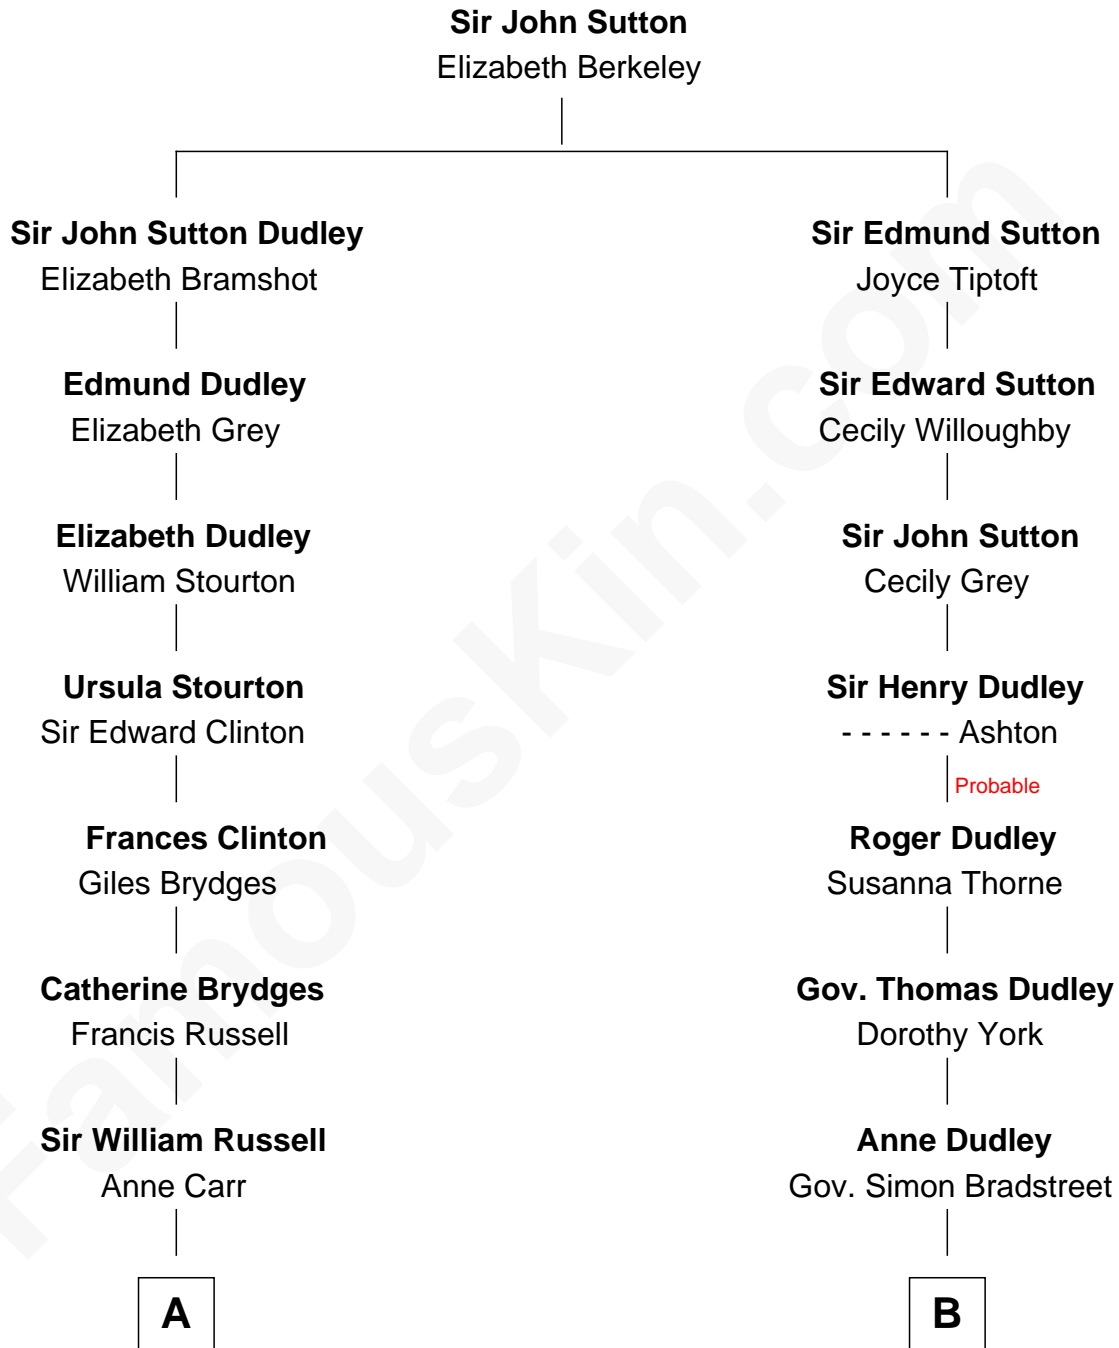

FamousKin.com Relationship Chart of

Sarah Ferguson

Duchess of York

16th cousin 1 time removed of

Herbert Hoover

31st U.S. President

A

William Russell
Rachel Wriothesley

Sir Wriothesley Russell
Elizabeth Howland

John Russell
Gertrude Leveson-Gower

Francis Russell
Elizabeth Keppel

Sir John Russell
Georgiana Gordon

Louisa Jane Russell
James Hamilton

Louisa Jane Hamilton
William Henry Walter Montagu-Douglas-Scott

Herbert Andrew Montagu-Douglas-Scott
Marie Josephine Edwards

Marian Louisa Montagu-Douglas-Scott
Andrew Henry Ferguson

Ronald Ivor Ferguson
Susan Mary Wright

Sarah Ferguson
Duchess of York

B

Dudley Bradstreet
Anne Wood

Margaret Bradstreet
Job Tyler

Hannah Tyler
John Spofford

Phebe Spofford
John Grout

Phebe Grout
Jacob Winn

Endymia Winn
Thomas Sherwood

Lucinda Sherwood
John Minthorn

Theodore Minthorn
Mary Wasley

Hulda Randall Minthorn
Jessie Clark Hoover