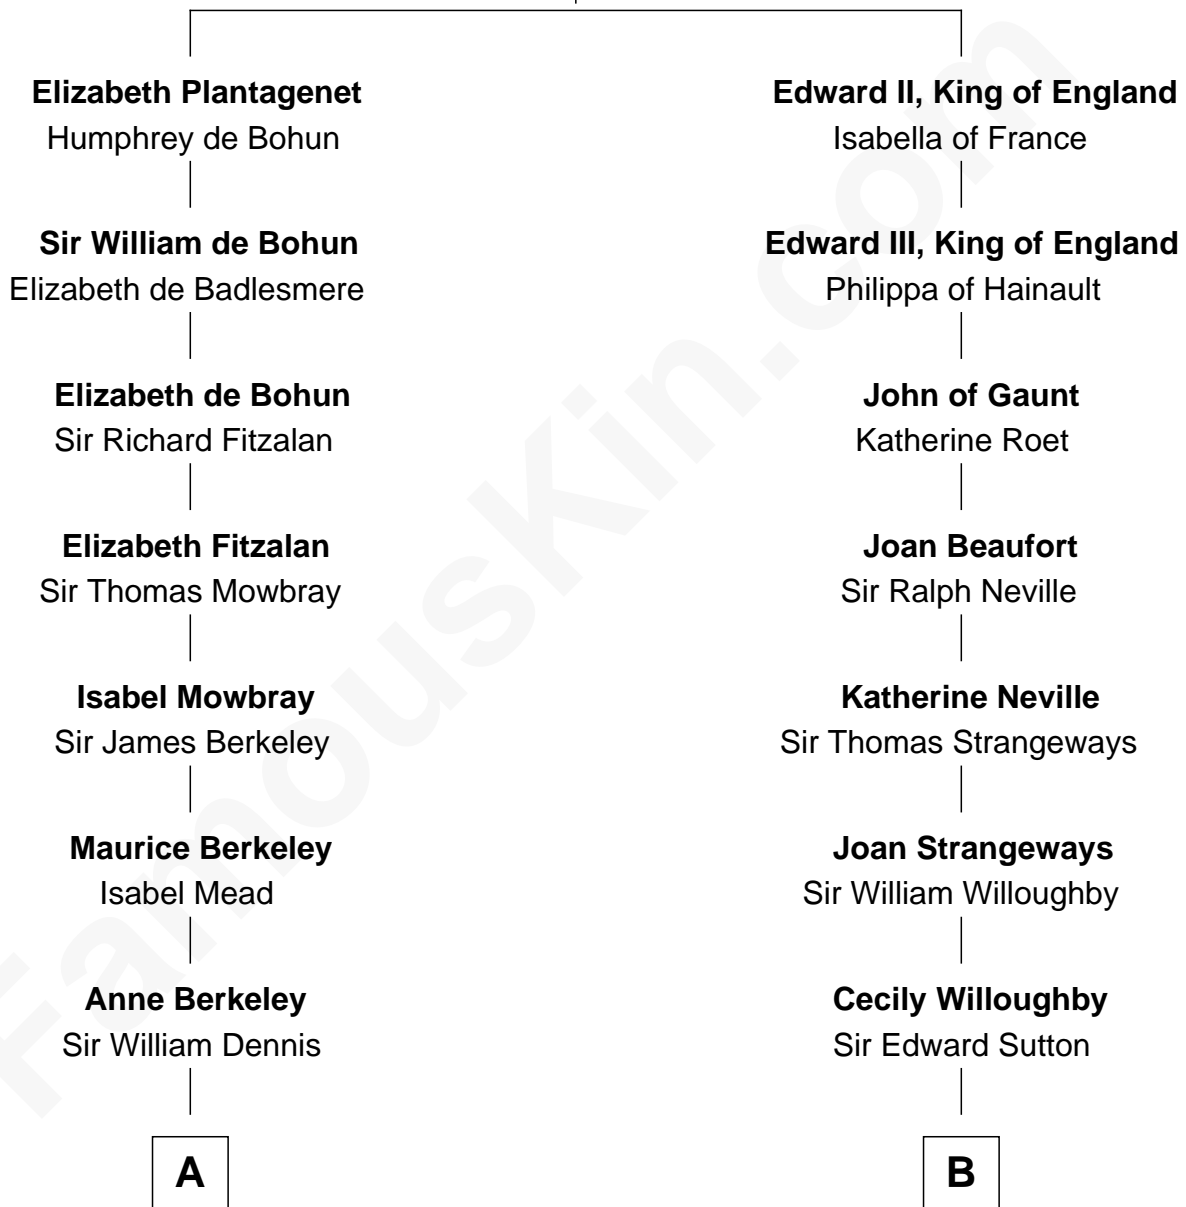

FamousKin.com Relationship Chart of

Sarah Ferguson

Duchess of York

21st cousin of

Herbert Hoover

31st U.S. President

Eleanor of Castile
Edward I, King of England

C

Susan Henrietta Cavendish

Henry Robert Brand

Margaret Brand

Algernon Francis Holford Ferguson

Andrew Henry Ferguson

Marian Louisa Montagu-Douglas-Scott

Ronald Ivor Ferguson

Susan Mary Wright

Sarah Ferguson

Duchess of York

D

Endymia Winn

Thomas Sherwood

Lucinda Sherwood

John Minthorn

Theodore Minthorn