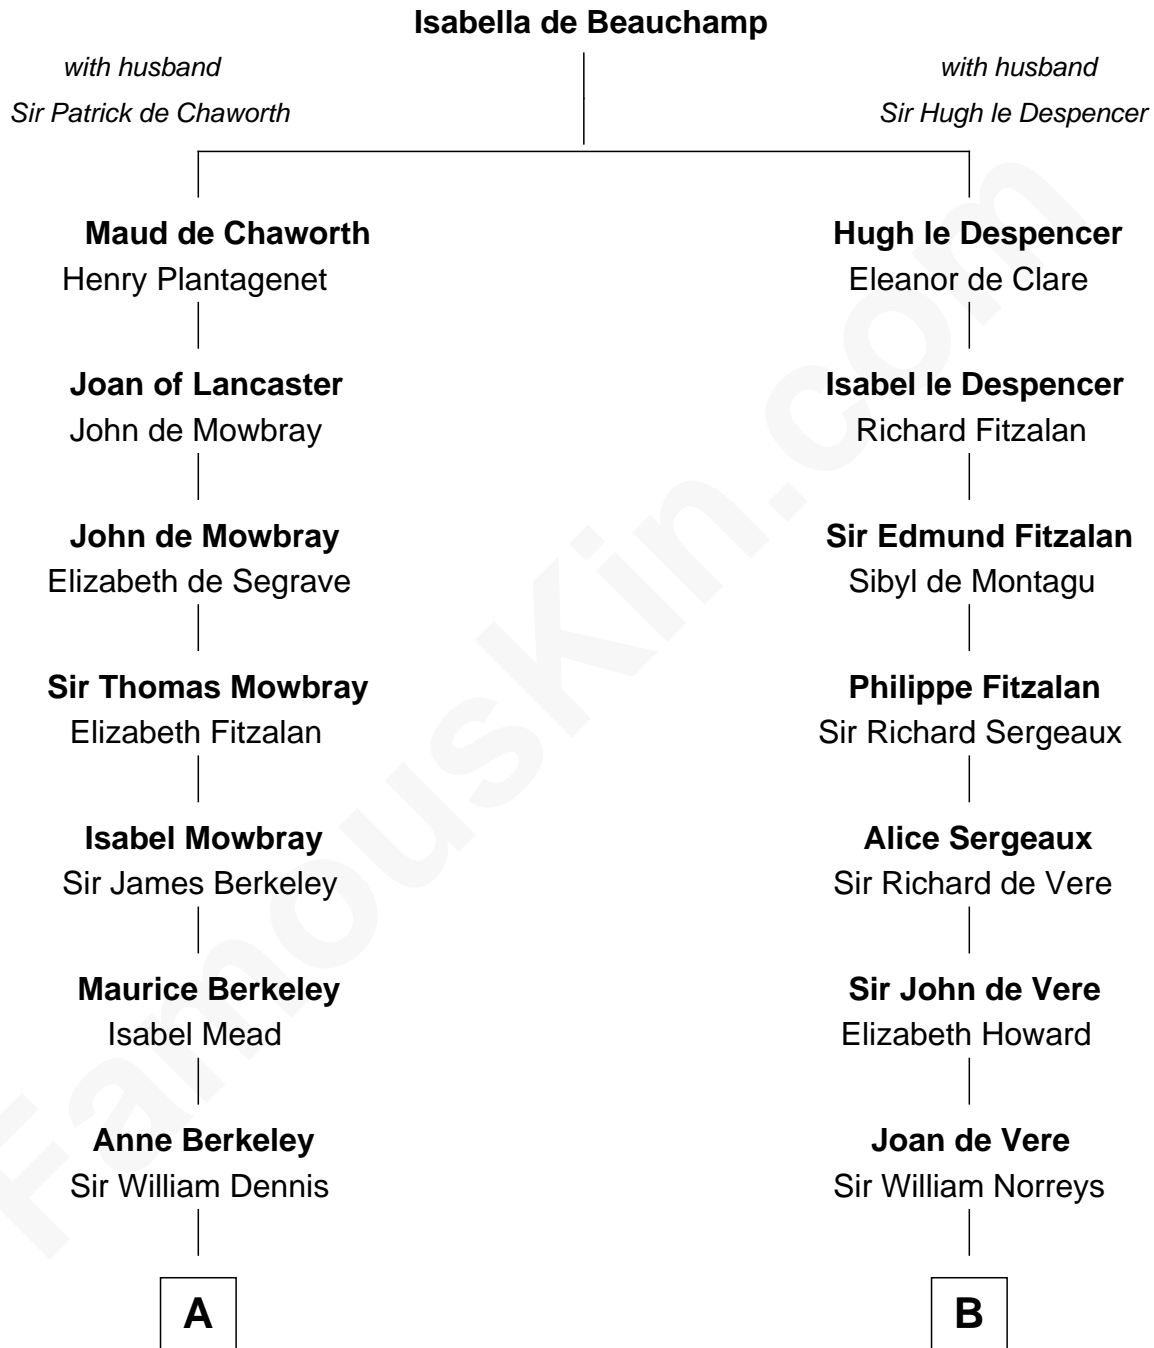

FamousKin.com Relationship Chart of

Sarah Ferguson

Duchess of York

21st cousin of

Lou (Henry) Hoover

First Lady of President Herbert Hoover

C

Susan Henrietta Cavendish

Henry Robert Brand

Margaret Brand

Algernon Francis Holford Ferguson

Andrew Henry Ferguson

Marian Louisa Montagu-Douglas-Scott

Ronald Ivor Ferguson

Susan Mary Wright

Sarah Ferguson