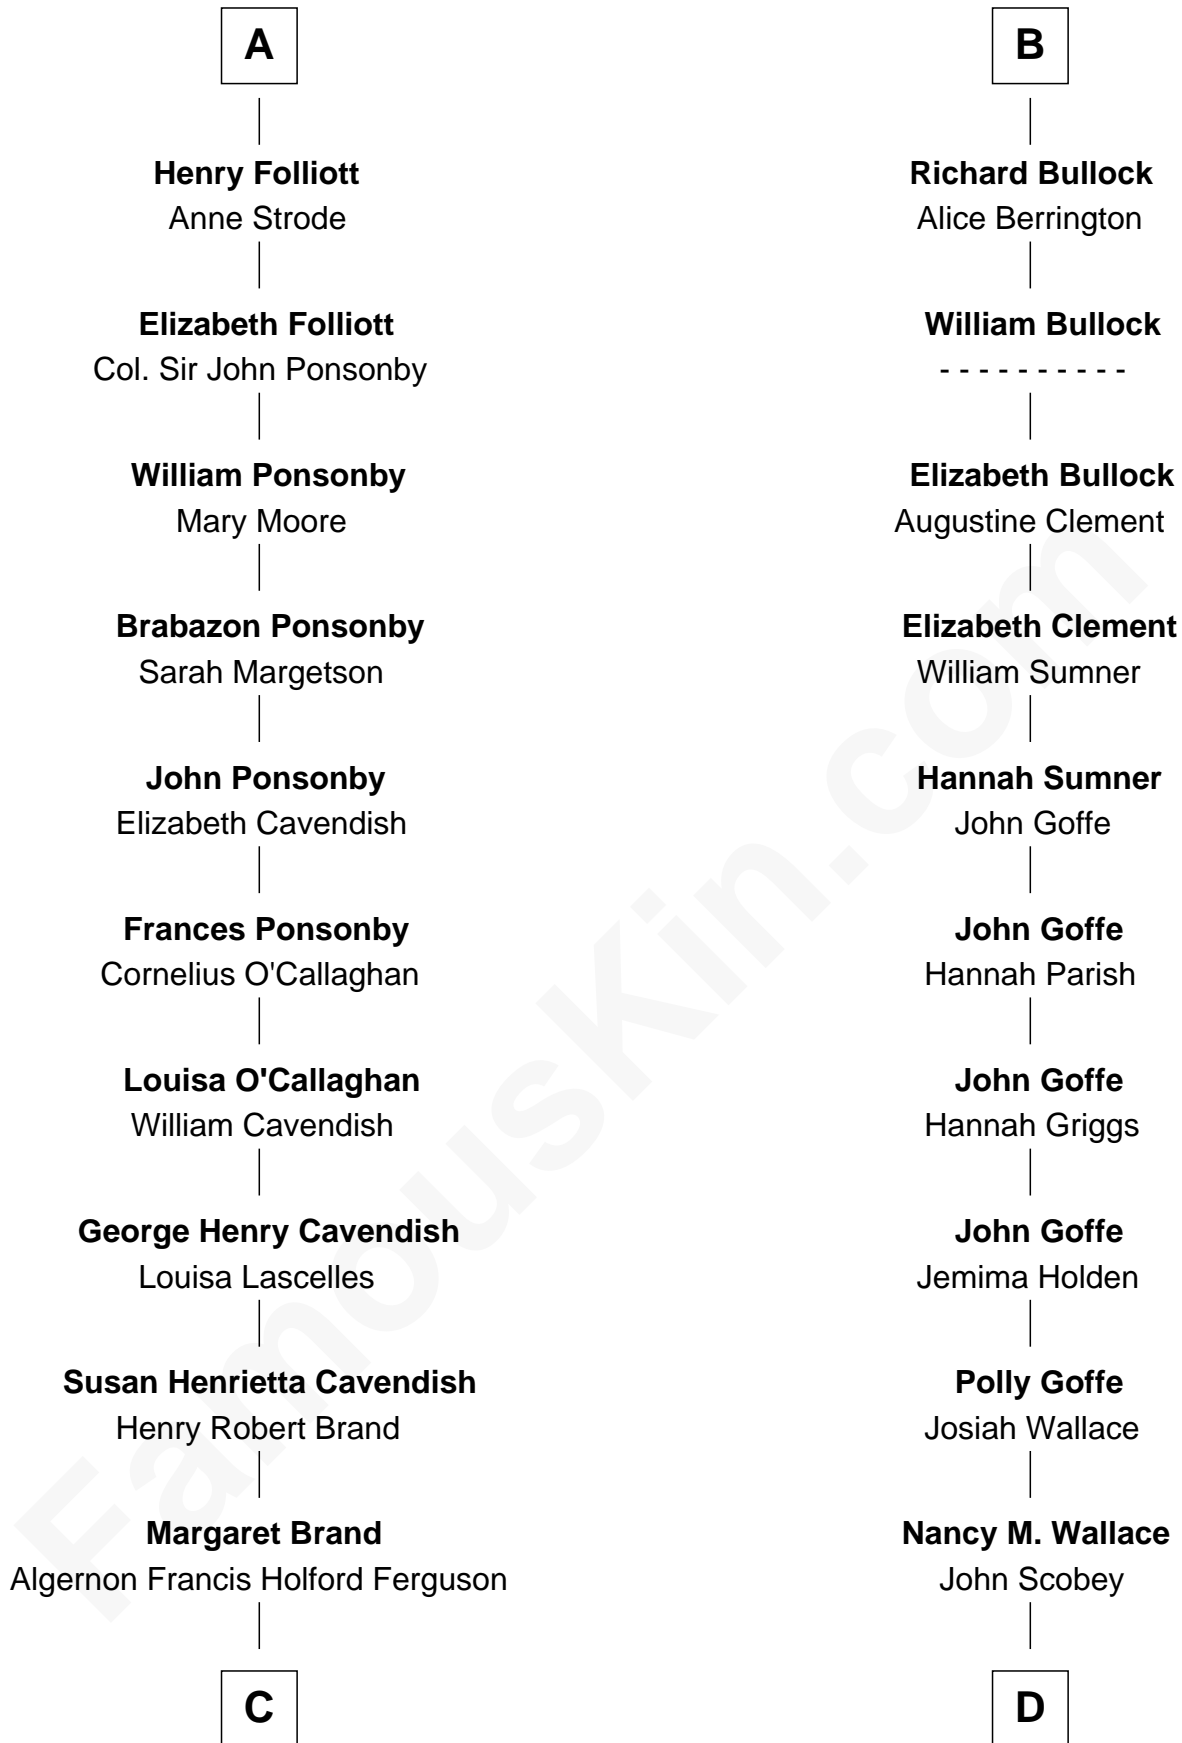

FamousKin.com Relationship Chart of

Sarah Ferguson

Duchess of York

19th cousin of

Lou (Henry) Hoover

First Lady of President Herbert Hoover

C

Andrew Henry Ferguson
Marian Louisa Montagu-Douglas-Scott

Ronald Ivor Ferguson
Susan Mary Wright

Sarah Ferguson
Duchess of York

D

Philomelia Sophia Scobey
Phineas Weed

Florence Ida Weed
Charles Delano Henry

Lou (Henry) Hoover
First Lady of Herbert Hoover

FamousKin.com