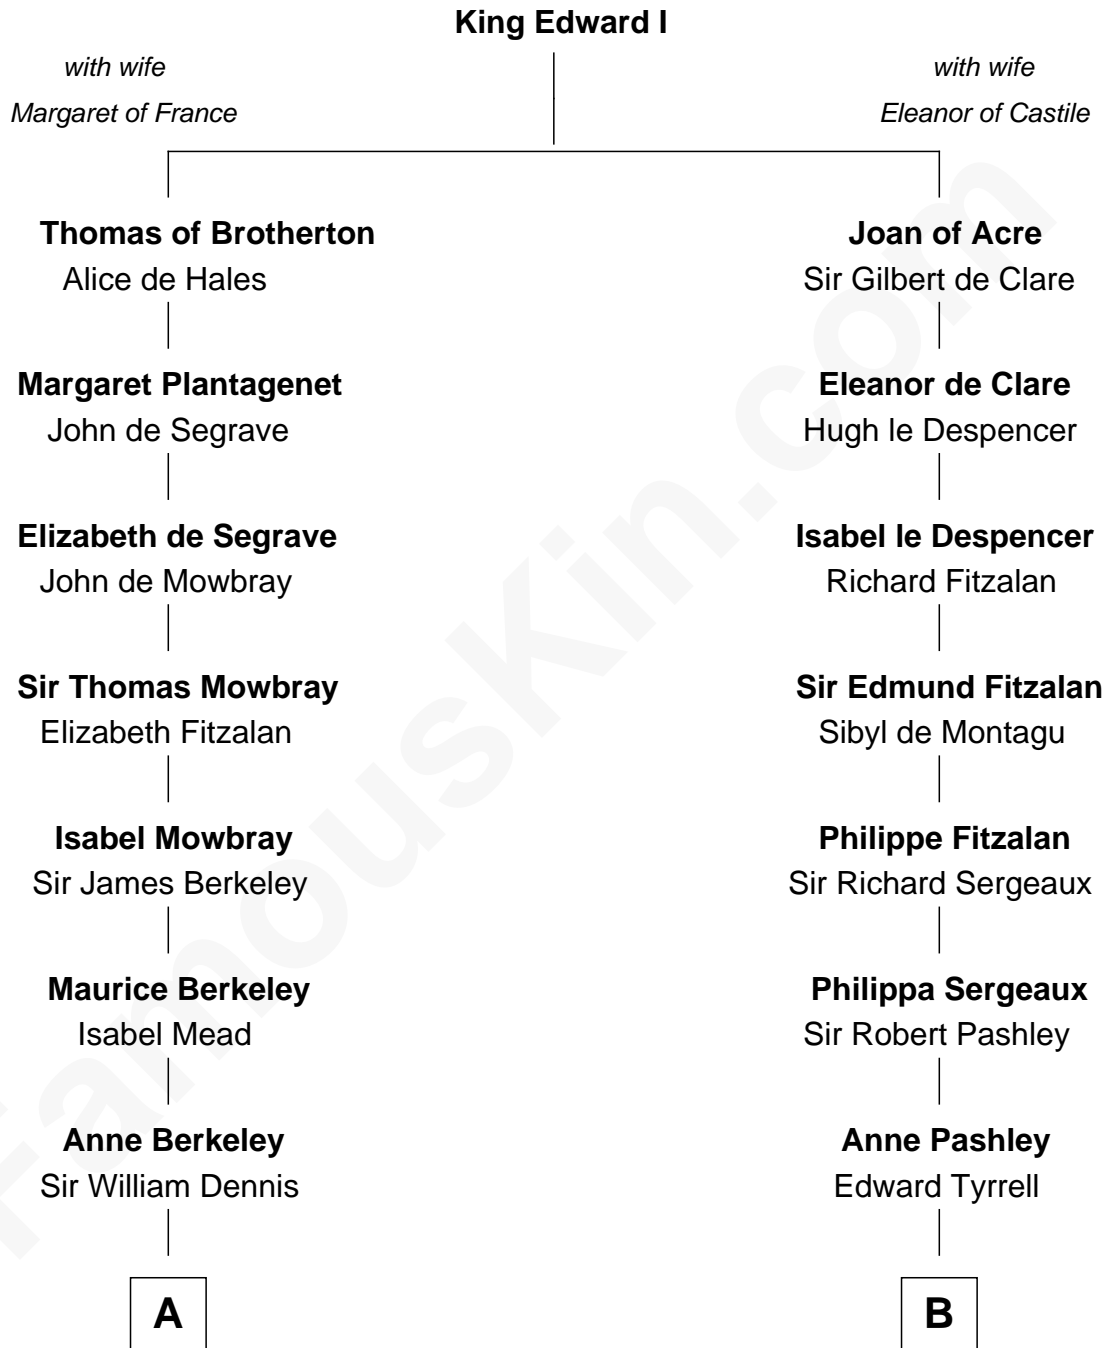

# FamousKin.com Relationship Chart of

**Sarah Ferguson**

*Duchess of York*

21st cousin of

**Ellen Louise (Axson) Wilson**

*First Lady of President Woodrow Wilson*

**C**

**Susan Henrietta Cavendish**

Henry Robert Brand

**Margaret Brand**

Algernon Francis Holford Ferguson

**Andrew Henry Ferguson**

Marian Louisa Montagu-Douglas-Scott

**Ronald Ivor Ferguson**

Susan Mary Wright

**Sarah Ferguson**

*Duchess of York*

**D**

**Deliverance Coward**

James FitzRandolph

**Isaac FitzRandolph**

Eleanor Hunter

**Rebecca Longstreet FitzRandolph**

Rev. Isaac Stockton Keith Axson