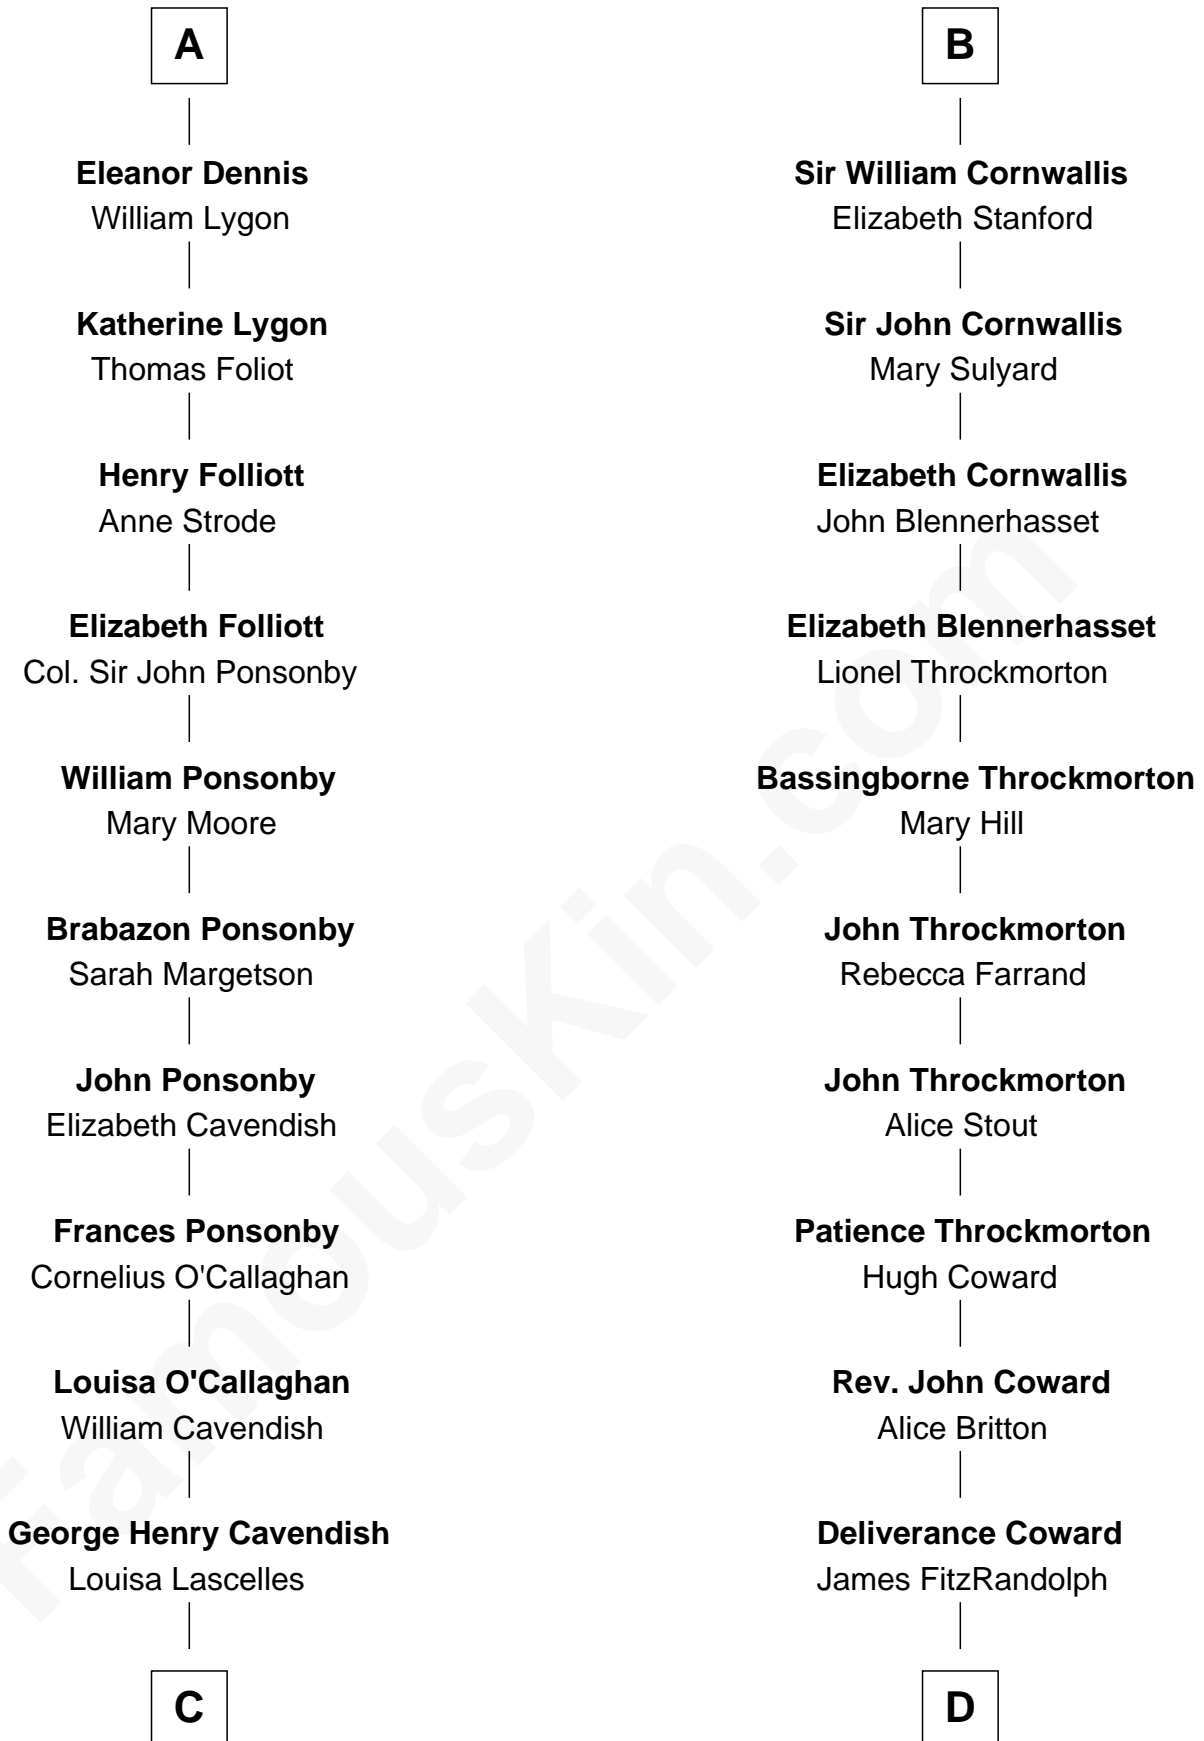

**FamousKin.com**  
**Relationship Chart of**  
**Sarah Ferguson**  
*Duchess of York*

20th cousin 1 time removed of

**Ellen Louise (Axson) Wilson**  
*First Lady of President Woodrow Wilson*

**C**

**Susan Henrietta Cavendish**

Henry Robert Brand

**Margaret Brand**

Algernon Francis Holford Ferguson

**Andrew Henry Ferguson**

Marian Louisa Montagu-Douglas-Scott

**Ronald Ivor Ferguson**

Susan Mary Wright

**Sarah Ferguson**