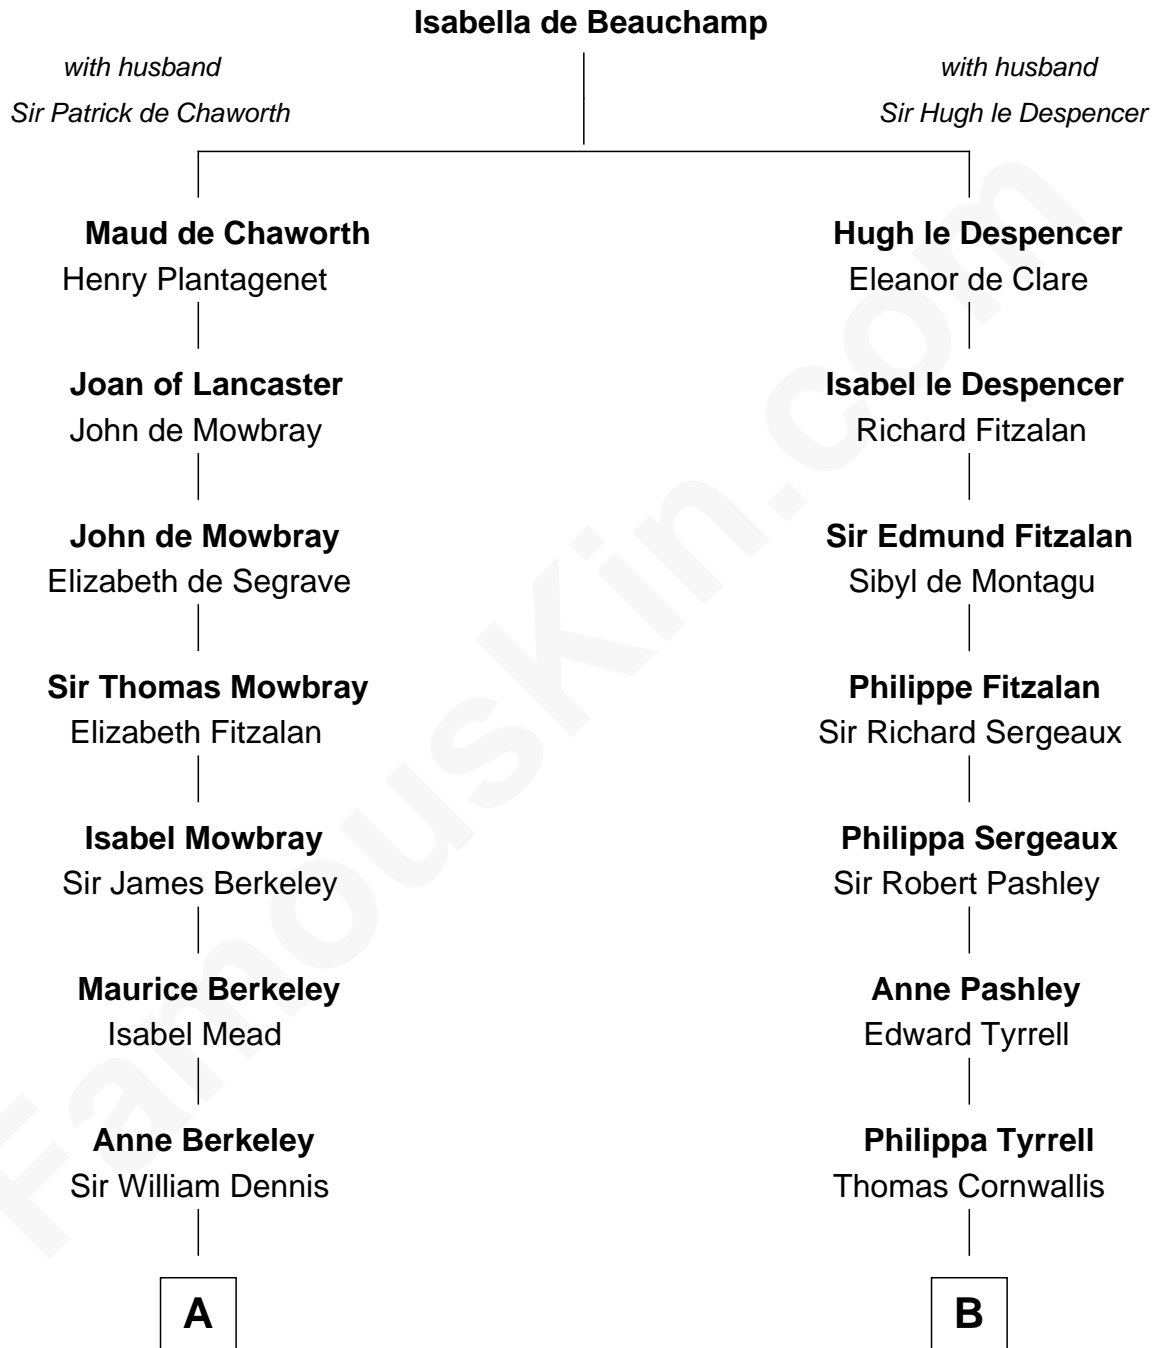

**FamousKin.com**  
**Relationship Chart of**  
**Sarah Ferguson**  
*Duchess of York*

20th cousin 1 time removed of

**Ellen Louise (Axson) Wilson**  
*First Lady of President Woodrow Wilson*

**C**

**Susan Henrietta Cavendish**

Henry Robert Brand

**Margaret Brand**

Algernon Francis Holford Ferguson

**Andrew Henry Ferguson**

Marian Louisa Montagu-Douglas-Scott

**Ronald Ivor Ferguson**

Susan Mary Wright

**Sarah Ferguson**

**Ellen Louise (Axson) Wilson**

*First Lady of Woodrow Wilson*