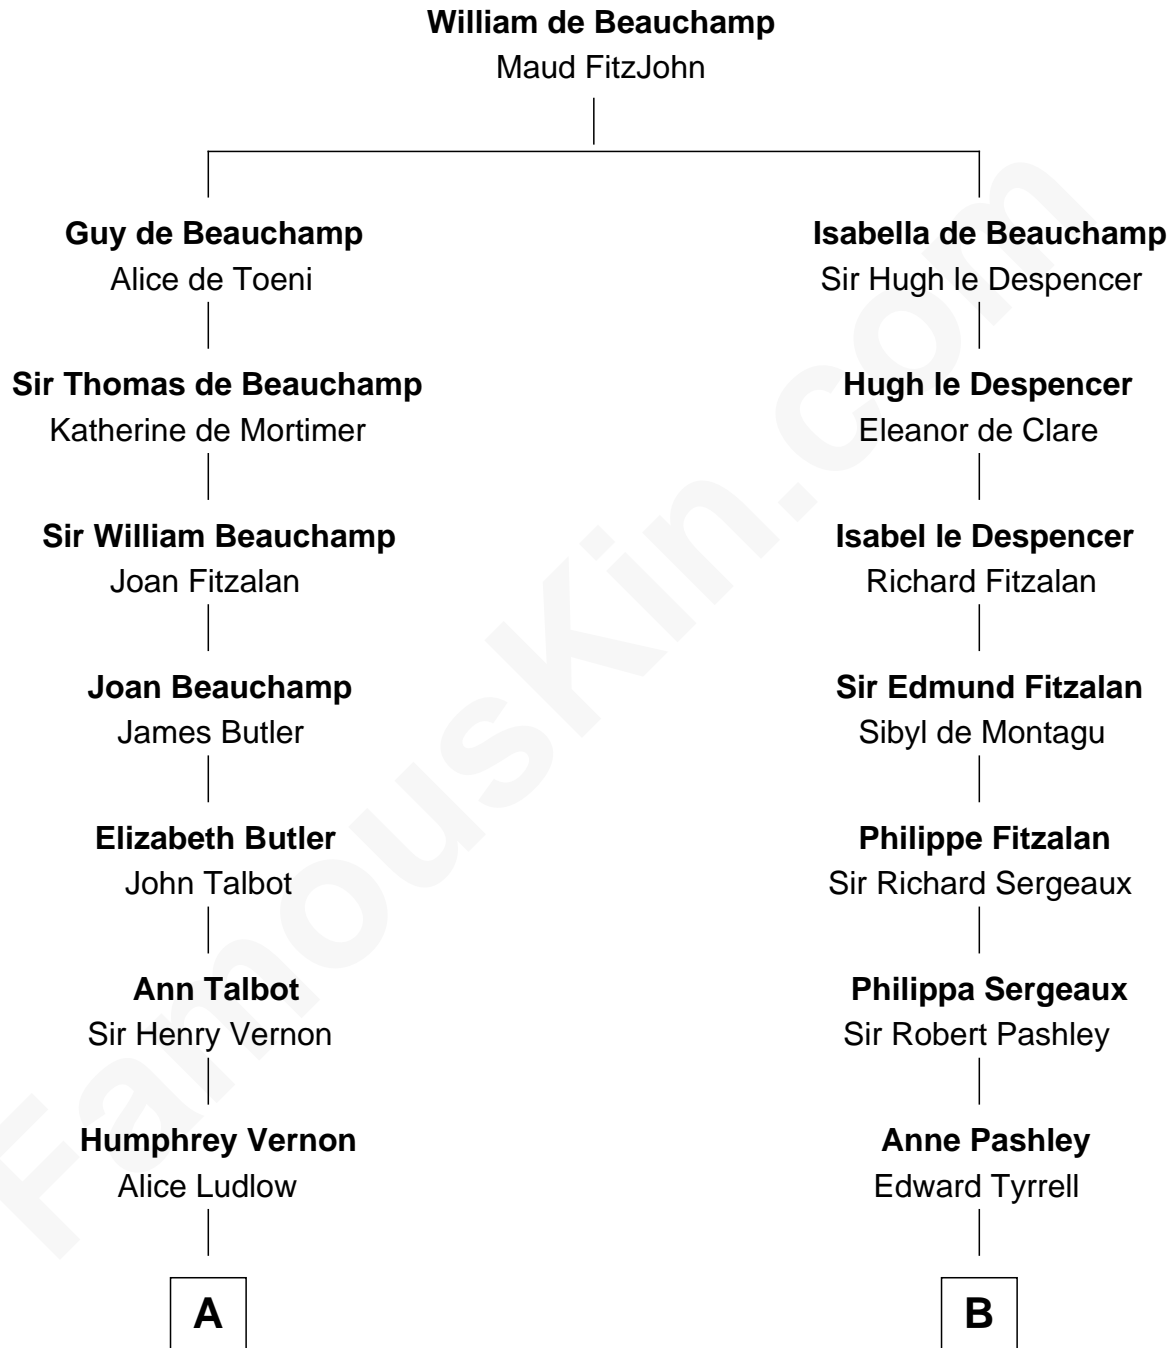

# FamousKin.com Relationship Chart of

**Sarah Ferguson**

*Duchess of York*

21st cousin of

**Ellen Louise (Axson) Wilson**

*First Lady of President Woodrow Wilson*

**C**

**Louisa Jane Hamilton**

William Henry Walter Montagu-Douglas-Scott

**Herbert Andrew Montagu-Douglas-Scott**

Marie Josephine Edwards

**Marian Louisa Montagu-Douglas-Scott**

Andrew Henry Ferguson

**Ronald Ivor Ferguson**

Susan Mary Wright

**Sarah Ferguson**

*Duchess of York*

**D**

**Deliverance Coward**

James FitzRandolph

**Isaac FitzRandolph**

Eleanor Hunter

**Rebecca Longstreet FitzRandolph**