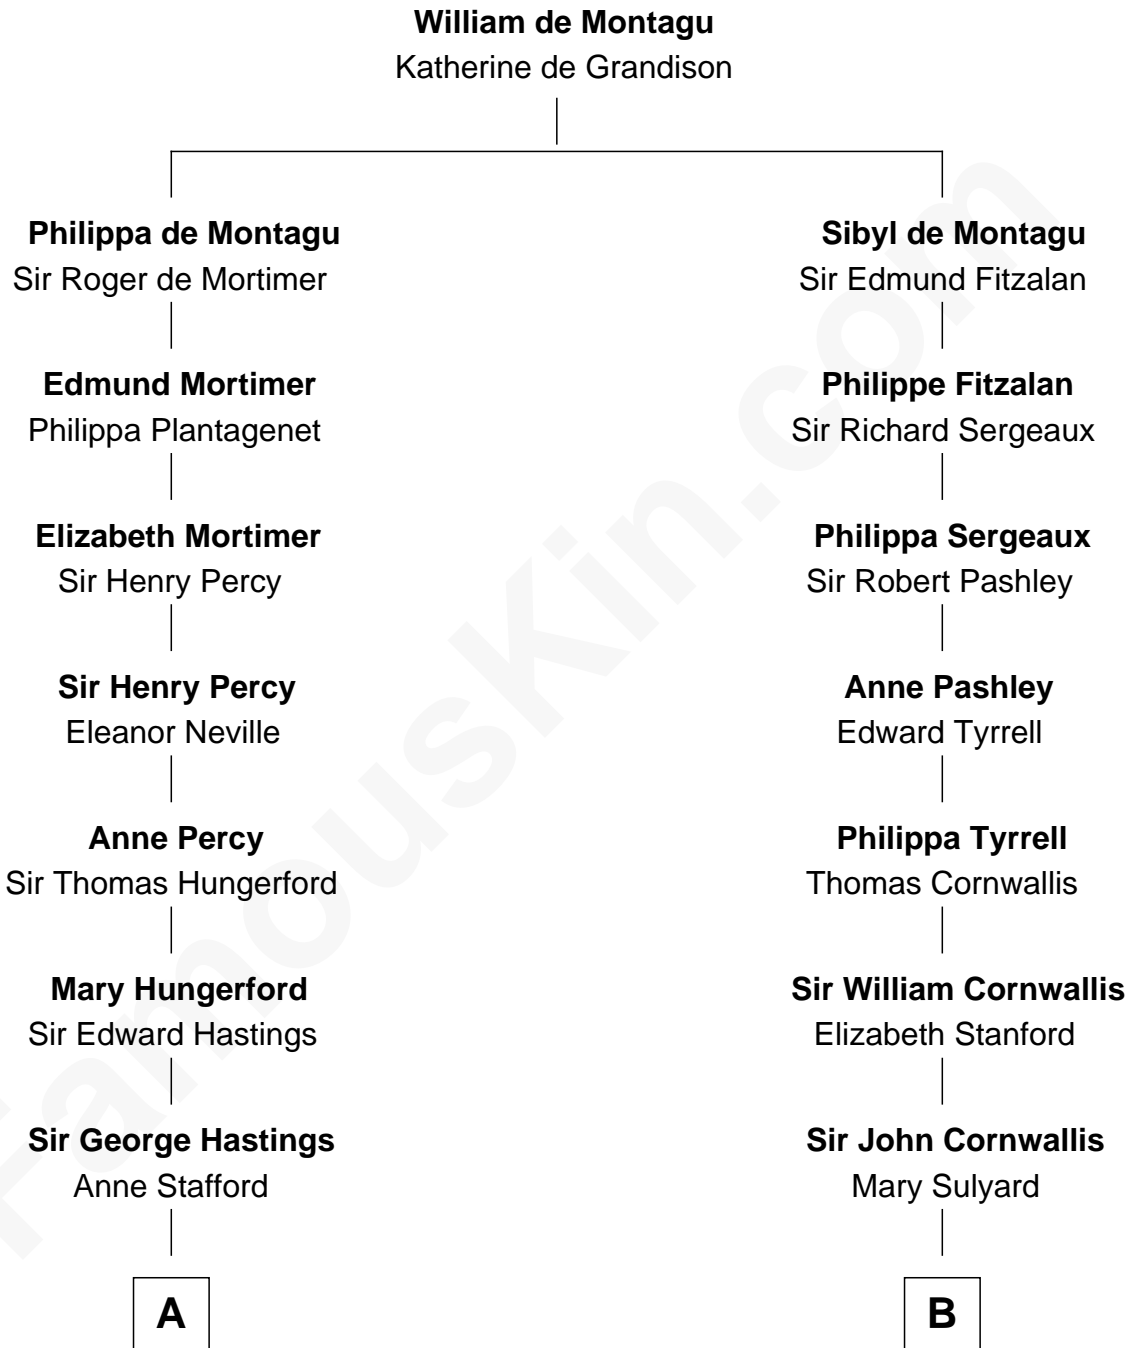

FamousKin.com
Relationship Chart of
Sarah Ferguson
Duchess of York

18th cousin 3 times removed of

Ellen Louise (Axson) Wilson
First Lady of President Woodrow Wilson

C

Louisa Jane Hamilton

William Henry Walter Montagu-Douglas-Scott

Herbert Andrew Montagu-Douglas-Scott

Marie Josephine Edwards

Marian Louisa Montagu-Douglas-Scott

Andrew Henry Ferguson

Ronald Ivor Ferguson

Susan Mary Wright

Sarah Ferguson

Duchess of York

D

Rev. Samuel Edward Axson

Margaret Jane Hoyt

Ellen Louise (Axson) Wilson

First Lady of Woodrow Wilson