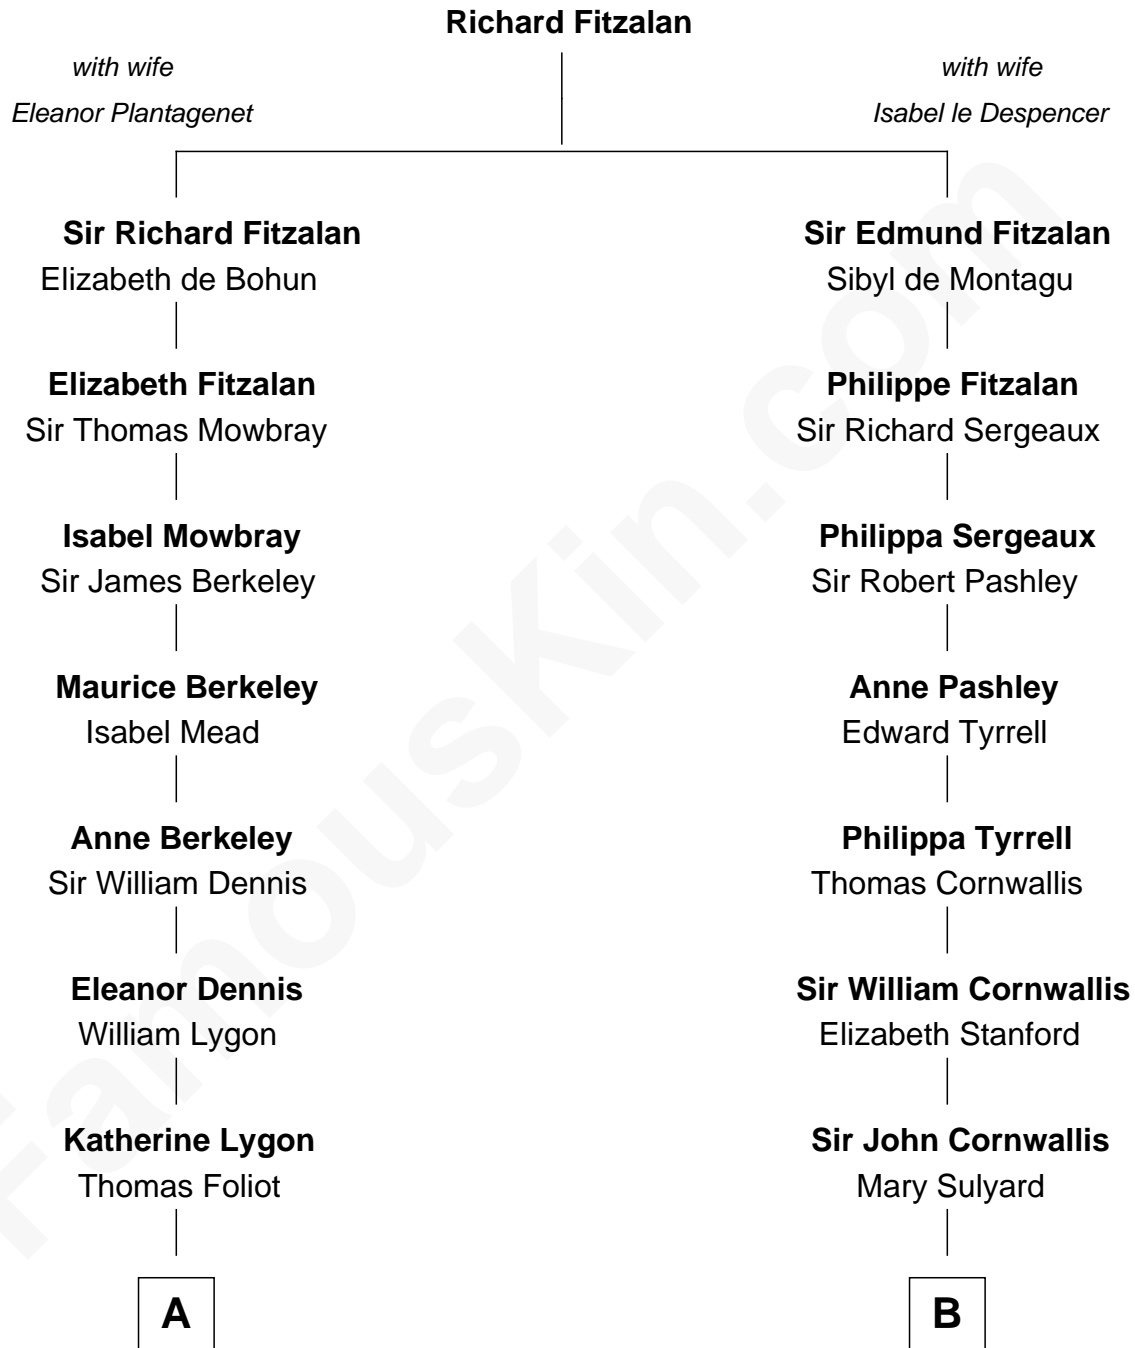

FamousKin.com
Relationship Chart of
Sarah Ferguson
Duchess of York

18th cousin 1 time removed of

Ellen Louise (Axson) Wilson
First Lady of President Woodrow Wilson

C

Andrew Henry Ferguson
Marian Louisa Montagu-Douglas-Scott

Ronald Ivor Ferguson
Susan Mary Wright

Sarah Ferguson
Duchess of York

D

Rev. Samuel Edward Axson
Margaret Jane Hoyt

Ellen Louise (Axson) Wilson
First Lady of Woodrow Wilson

FamousKin.com