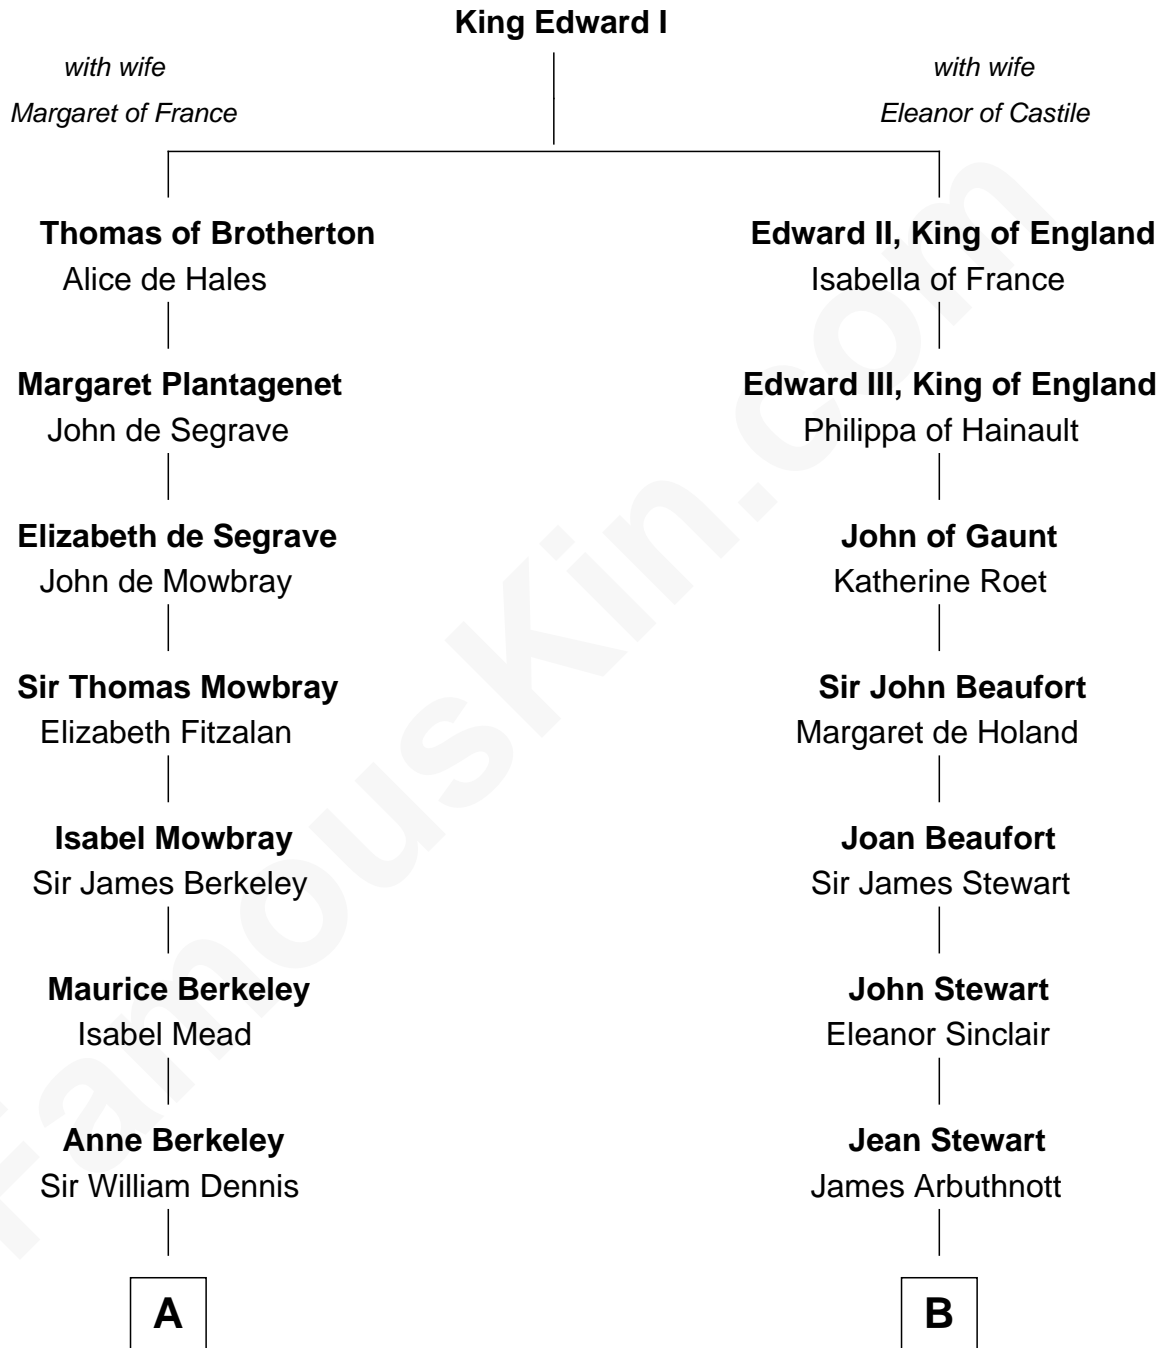

FamousKin.com
Relationship Chart of
Sarah Ferguson
Duchess of York

18th cousin 3 times removed of

Edith (Bolling) Wilson
First Lady of President Woodrow Wilson

C

Susan Henrietta Cavendish

Henry Robert Brand

Margaret Brand

Algernon Francis Holford Ferguson

Andrew Henry Ferguson

Marian Louisa Montagu-Douglas-Scott

Ronald Ivor Ferguson

Susan Mary Wright

Sarah Ferguson

Duchess of York