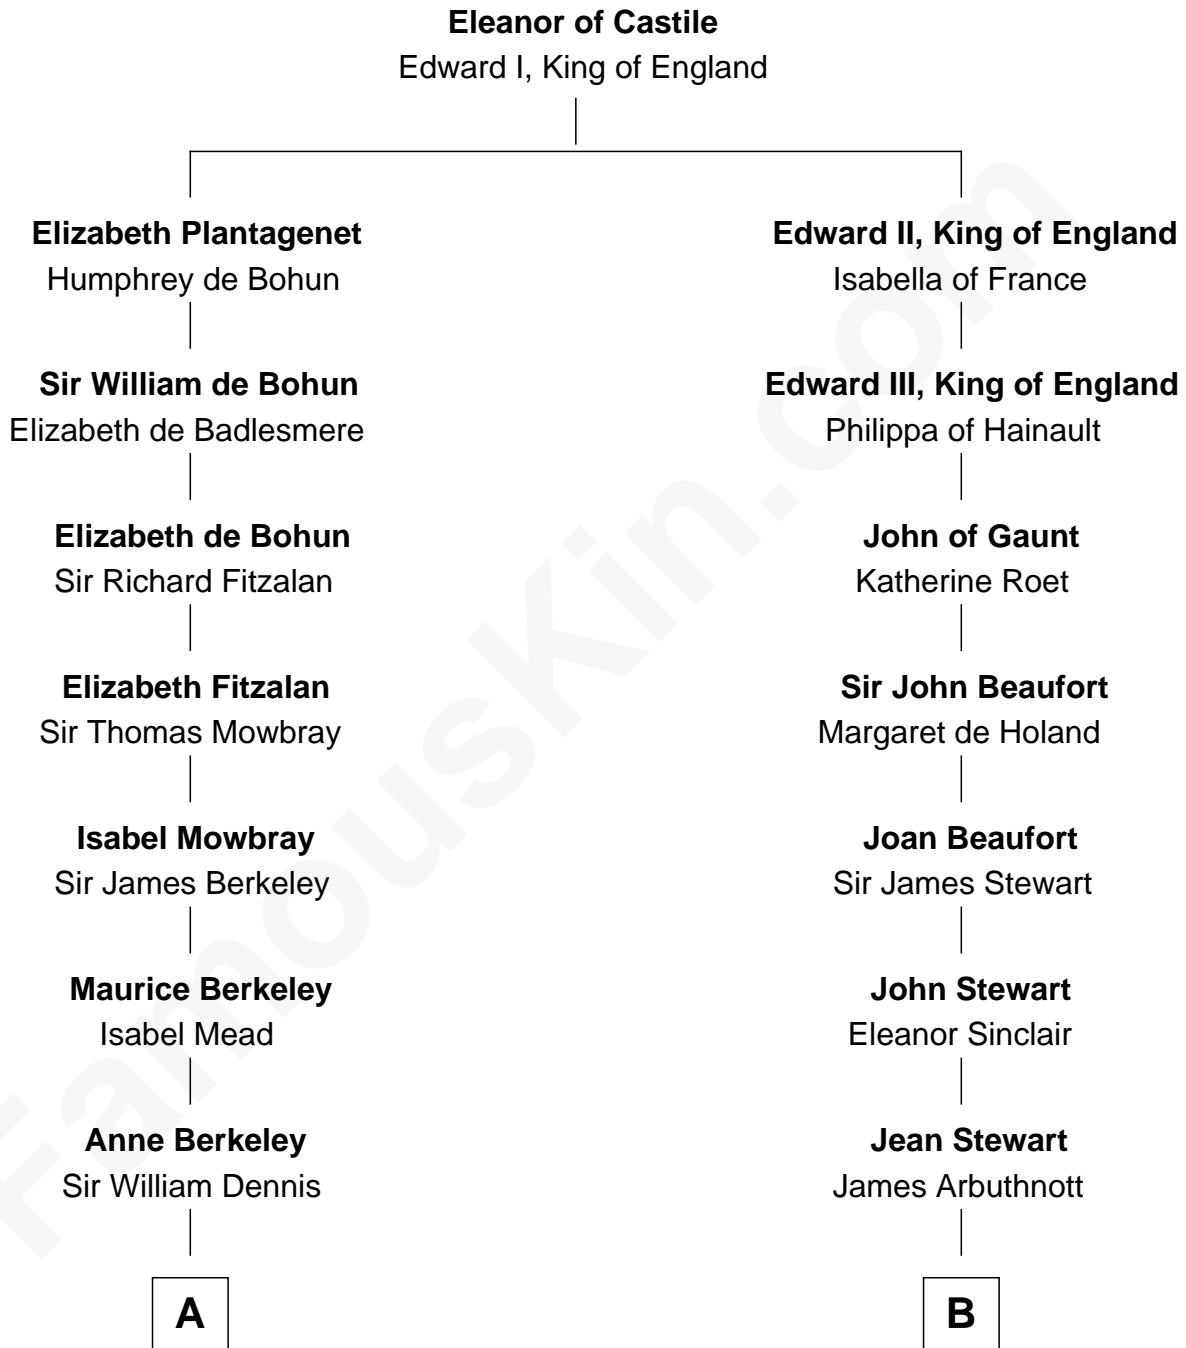

FamousKin.com Relationship Chart of

Sarah Ferguson

Duchess of York

18th cousin 3 times removed of

Edith (Bolling) Wilson

First Lady of President Woodrow Wilson

C

Susan Henrietta Cavendish

Henry Robert Brand

Margaret Brand

Algernon Francis Holford Ferguson

Andrew Henry Ferguson

Marian Louisa Montagu-Douglas-Scott

Ronald Ivor Ferguson

Susan Mary Wright

Sarah Ferguson