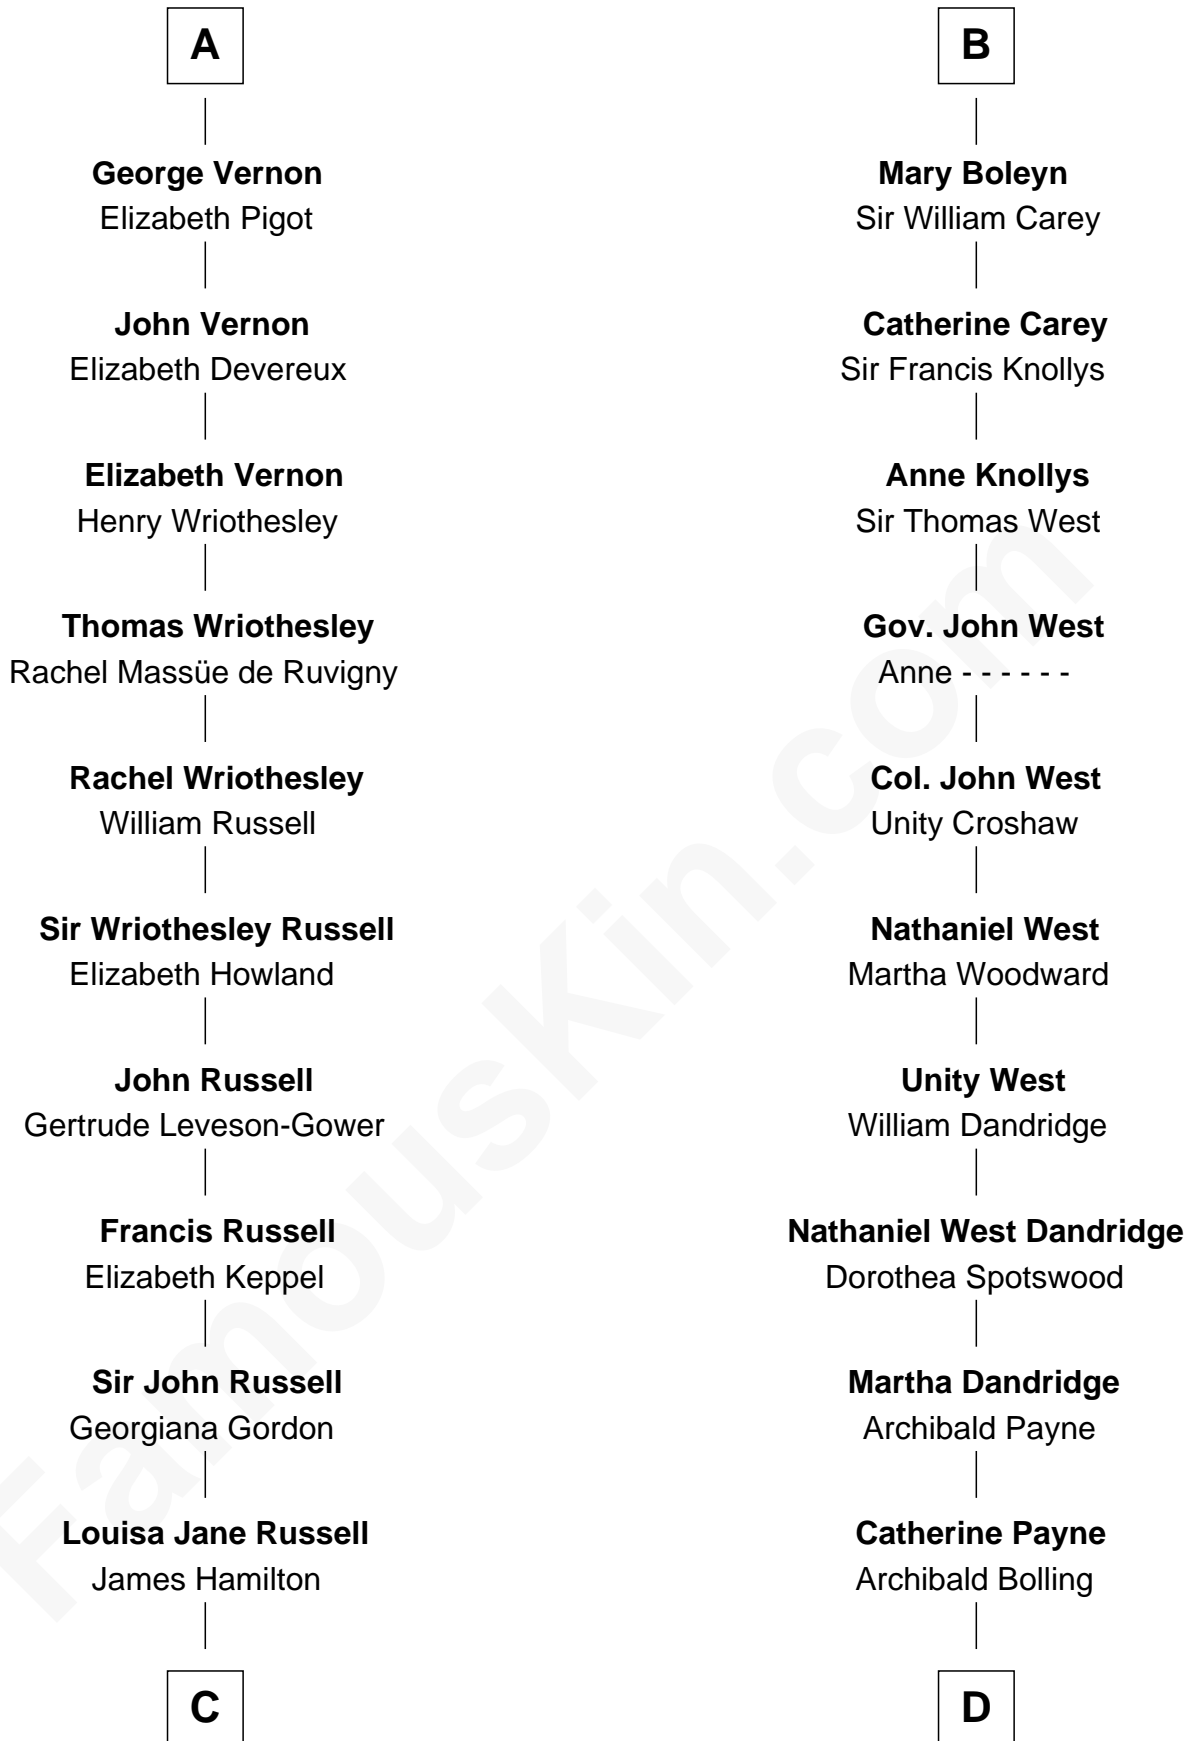

# FamousKin.com Relationship Chart of

**Sarah Ferguson**

*Duchess of York*

19th cousin 2 times removed of

**Edith (Bolling) Wilson**

*First Lady of President Woodrow Wilson*

**C**

**Louisa Jane Hamilton**

William Henry Walter Montagu-Douglas-Scott

**Herbert Andrew Montagu-Douglas-Scott**

Marie Josephine Edwards

**Marian Louisa Montagu-Douglas-Scott**

Andrew Henry Ferguson

**Ronald Ivor Ferguson**

Susan Mary Wright

**Sarah Ferguson**

*Duchess of York*

**D**

**Archibald Bolling**

Anne E. Wigginton

**William Holcombe Bolling**

Sarah Spiers White

**Edith (Bolling) Wilson**

*First Lady of Woodrow Wilson*