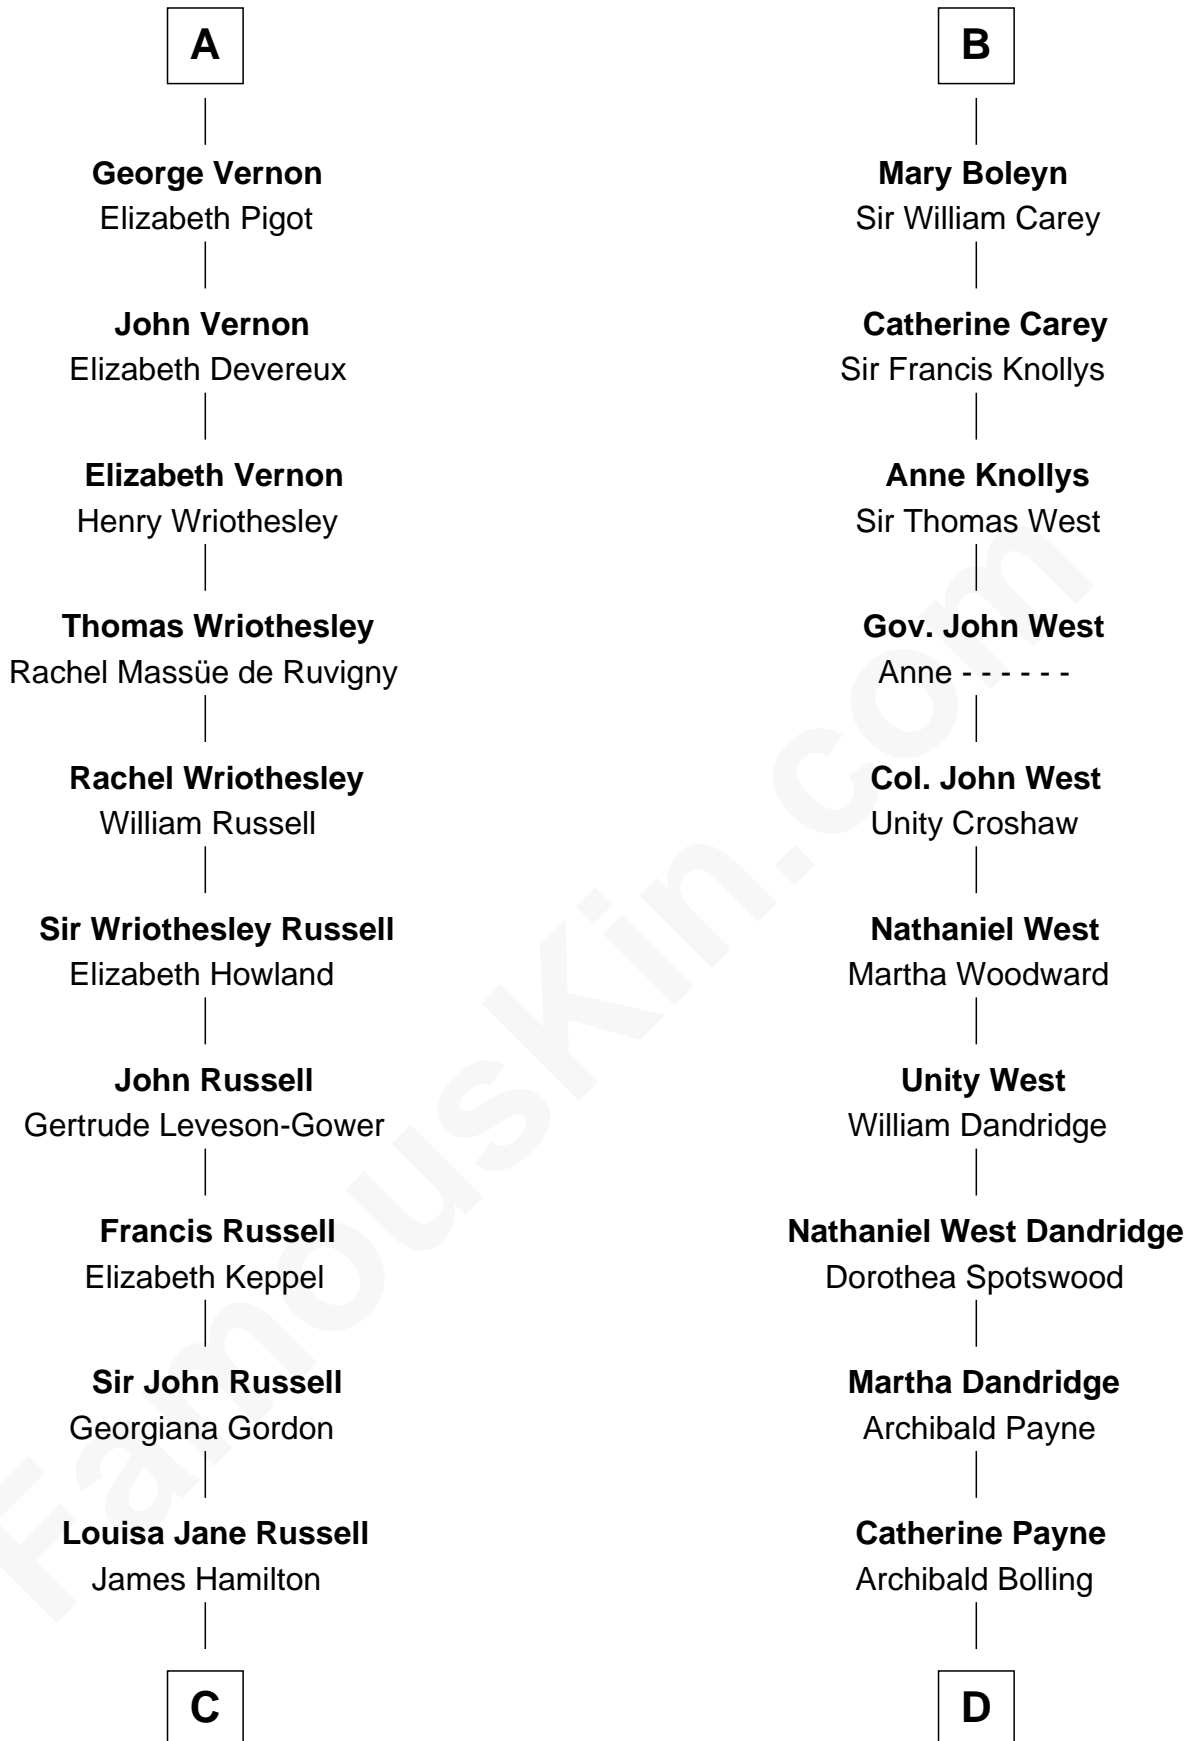

FamousKin.com Relationship Chart of

Sarah Ferguson

Duchess of York

19th cousin 2 times removed of

Edith (Bolling) Wilson

First Lady of President Woodrow Wilson

William de Ros
Maude de Vaux

Sir William de Ros
Margery de Badlesmere

Maud de Roos
John de Welles

Anne de Welles
James Butler

James Butler
Joan Beauchamp

Elizabeth Butler
John Talbot

Ann Talbot
Sir Henry Vernon

Humphrey Vernon
Alice Ludlow

A

Sir William de Ros
Margery de Badlesmere

Maud de Roos
John de Welles

Anne de Welles
James Butler

James Butler
Joan Beauchamp

Sir Thomas Butler
Anne Hankeford

Margaret Butler
Sir William Boleyn

Thomas Boleyn
Elizabeth Howard

B

C

Louisa Jane Hamilton

William Henry Walter Montagu-Douglas-Scott

Herbert Andrew Montagu-Douglas-Scott

Marie Josephine Edwards

Marian Louisa Montagu-Douglas-Scott

Andrew Henry Ferguson

Ronald Ivor Ferguson

Susan Mary Wright