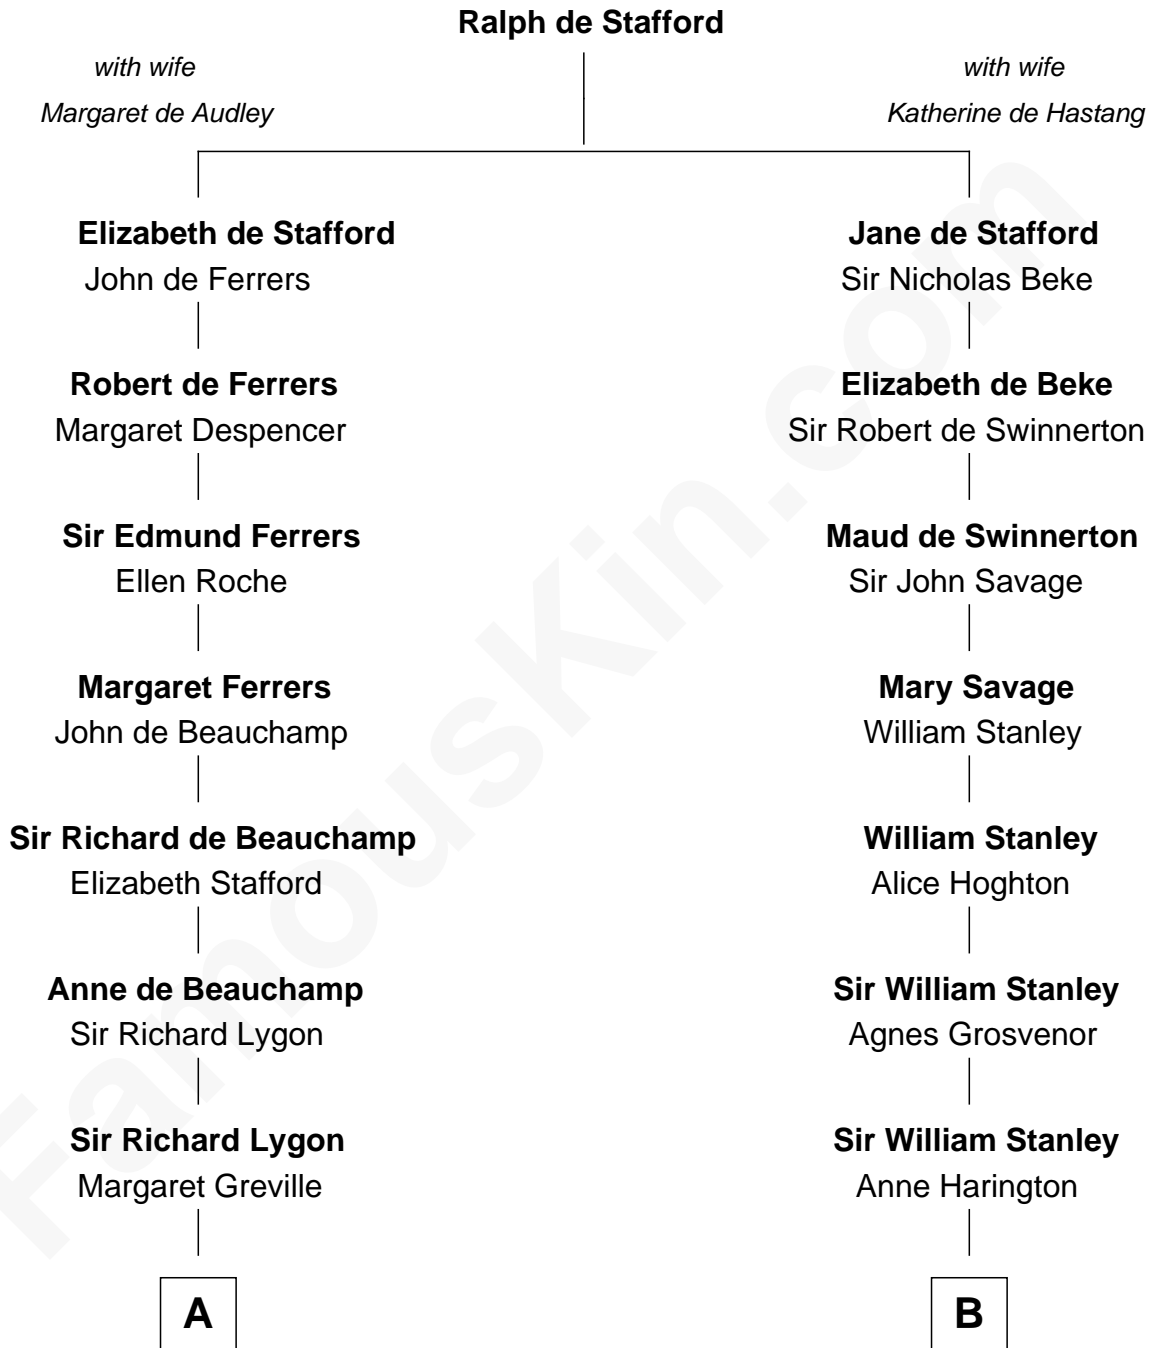

FamousKin.com Relationship Chart of

Sarah Ferguson

Duchess of York

19th cousin 2 times removed of

Edith (Bolling) Wilson

First Lady of President Woodrow Wilson

C

Susan Henrietta Cavendish

Henry Robert Brand

Margaret Brand

Algernon Francis Holford Ferguson

Andrew Henry Ferguson

Marian Louisa Montagu-Douglas-Scott

Ronald Ivor Ferguson

Susan Mary Wright

Sarah Ferguson