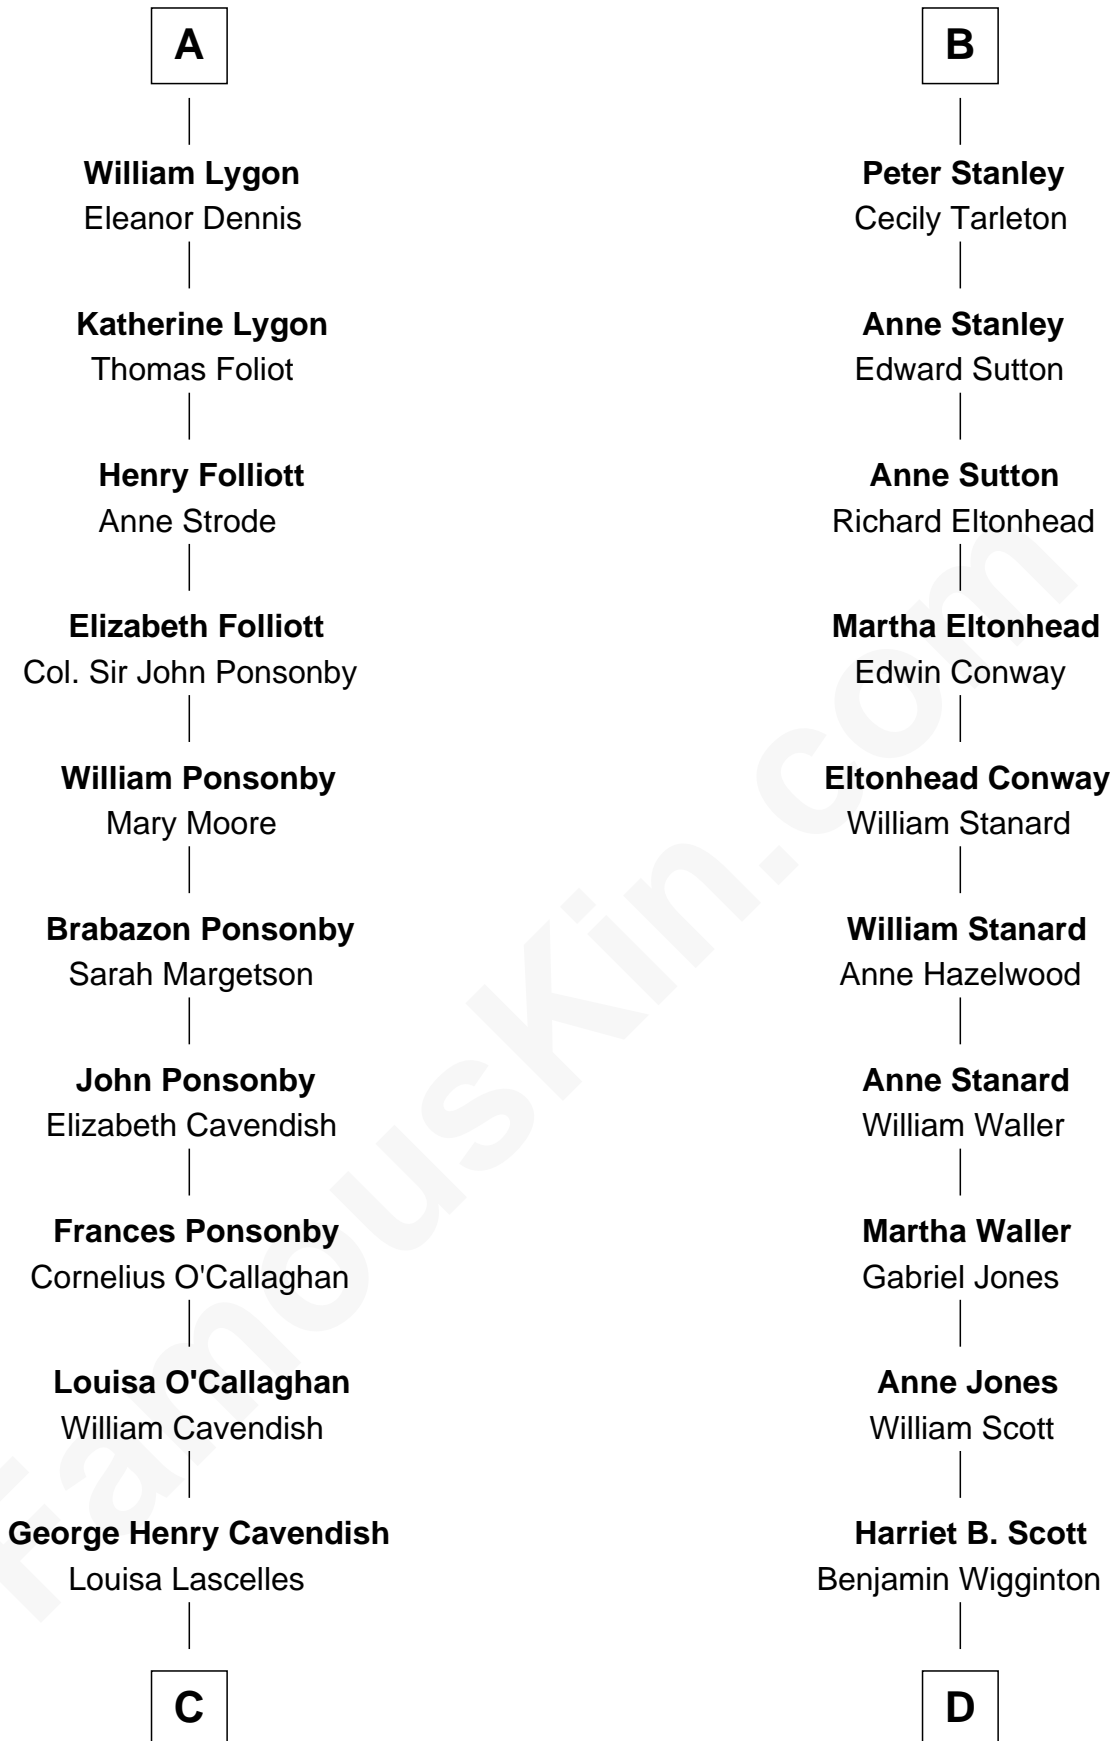

FamousKin.com Relationship Chart of

Sarah Ferguson

Duchess of York

19th cousin 2 times removed of

Edith (Bolling) Wilson

First Lady of President Woodrow Wilson

C

Susan Henrietta Cavendish

Henry Robert Brand

Margaret Brand

Algernon Francis Holford Ferguson

Andrew Henry Ferguson

Marian Louisa Montagu-Douglas-Scott

Ronald Ivor Ferguson

Susan Mary Wright

Sarah Ferguson