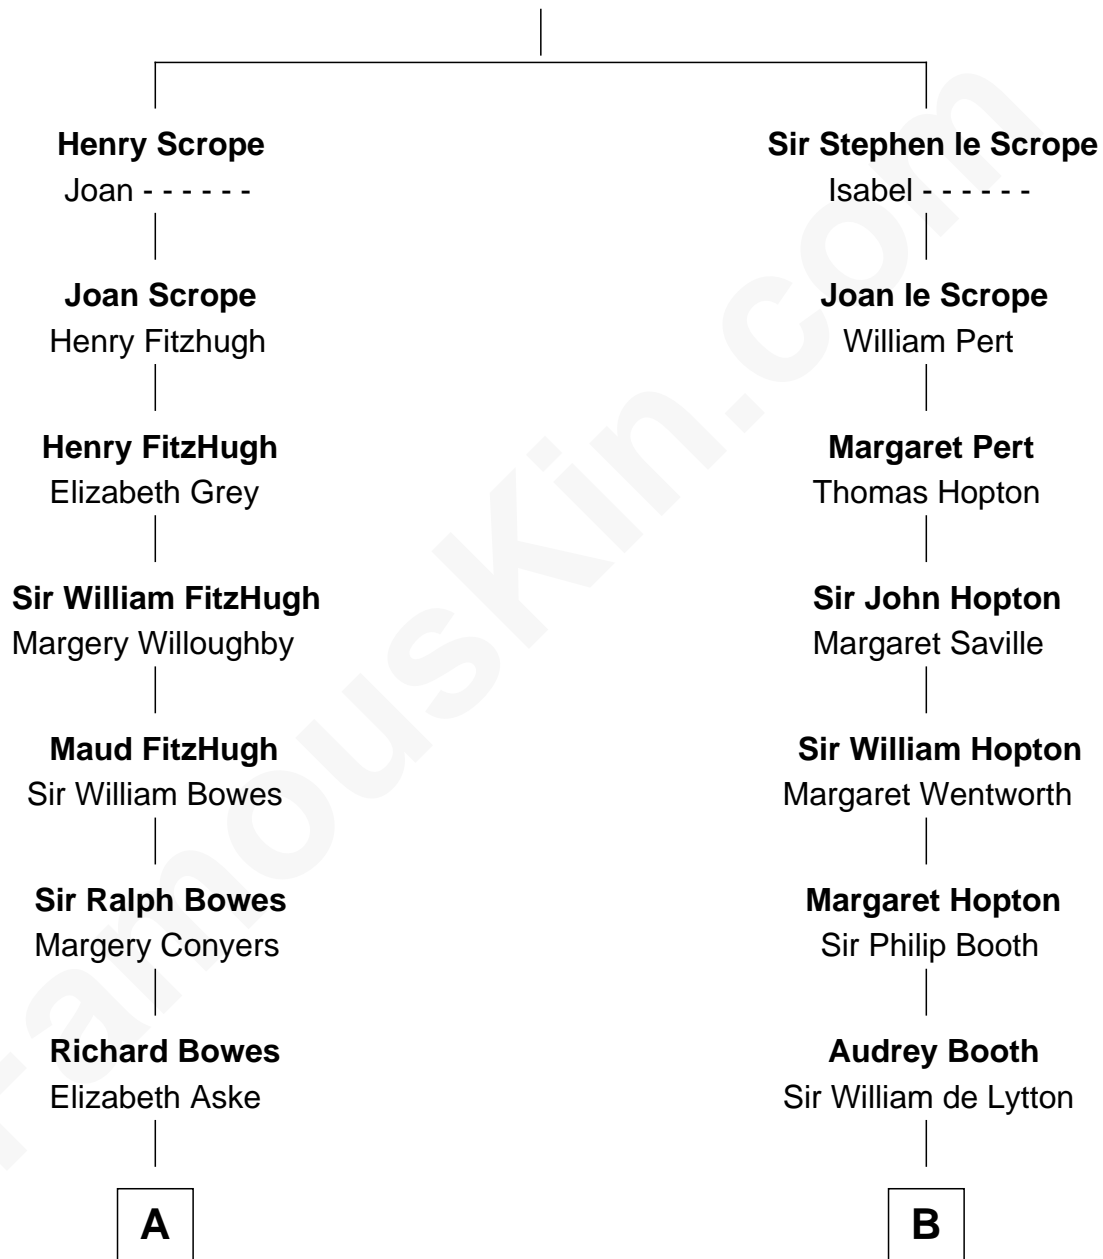

**FamousKin.com**  
**Relationship Chart of**  
**Sarah Ferguson**  
*Duchess of York*

19th cousin 2 times removed of

**Edith (Bolling) Wilson**  
*First Lady of President Woodrow Wilson*

**Sir Geoffrey le Scrope**  
 Ivetta de Ros

**C**

**Louisa Jane Hamilton**

William Henry Walter Montagu-Douglas-Scott

**Herbert Andrew Montagu-Douglas-Scott**

Marie Josephine Edwards

**Marian Louisa Montagu-Douglas-Scott**

Andrew Henry Ferguson

**Ronald Ivor Ferguson**

Susan Mary Wright

**Sarah Ferguson**

*Duchess of York*

**D**

**Archibald Bolling**

Anne E. Wigginton

**William Holcombe Bolling**

Sarah Spiers White

**Edith (Bolling) Wilson**

*First Lady of Woodrow Wilson*