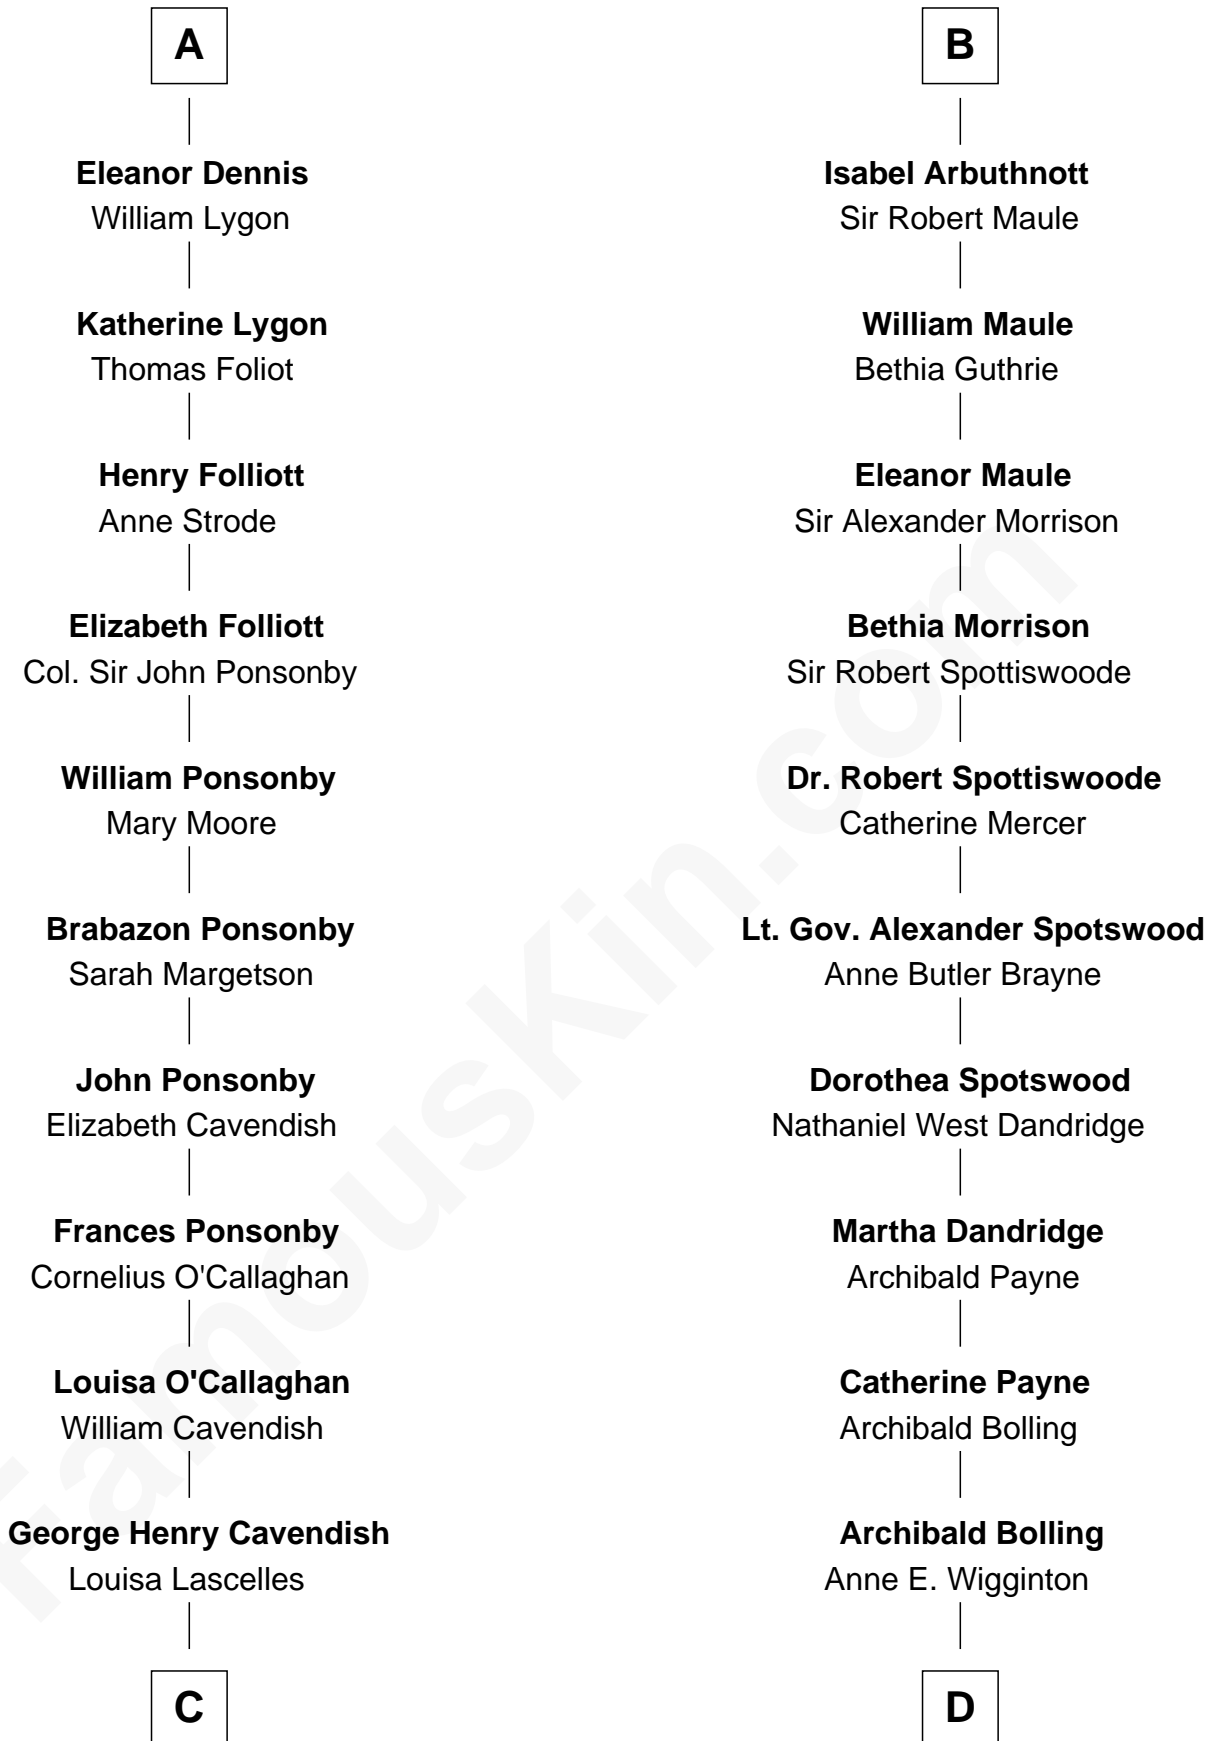

FamousKin.com
Relationship Chart of
Sarah Ferguson
Duchess of York

18th cousin 3 times removed of

Edith (Bolling) Wilson
First Lady of President Woodrow Wilson

C

Susan Henrietta Cavendish

Henry Robert Brand

Margaret Brand

Algernon Francis Holford Ferguson

Andrew Henry Ferguson

Marian Louisa Montagu-Douglas-Scott

Ronald Ivor Ferguson

Susan Mary Wright

Sarah Ferguson

Duchess of York