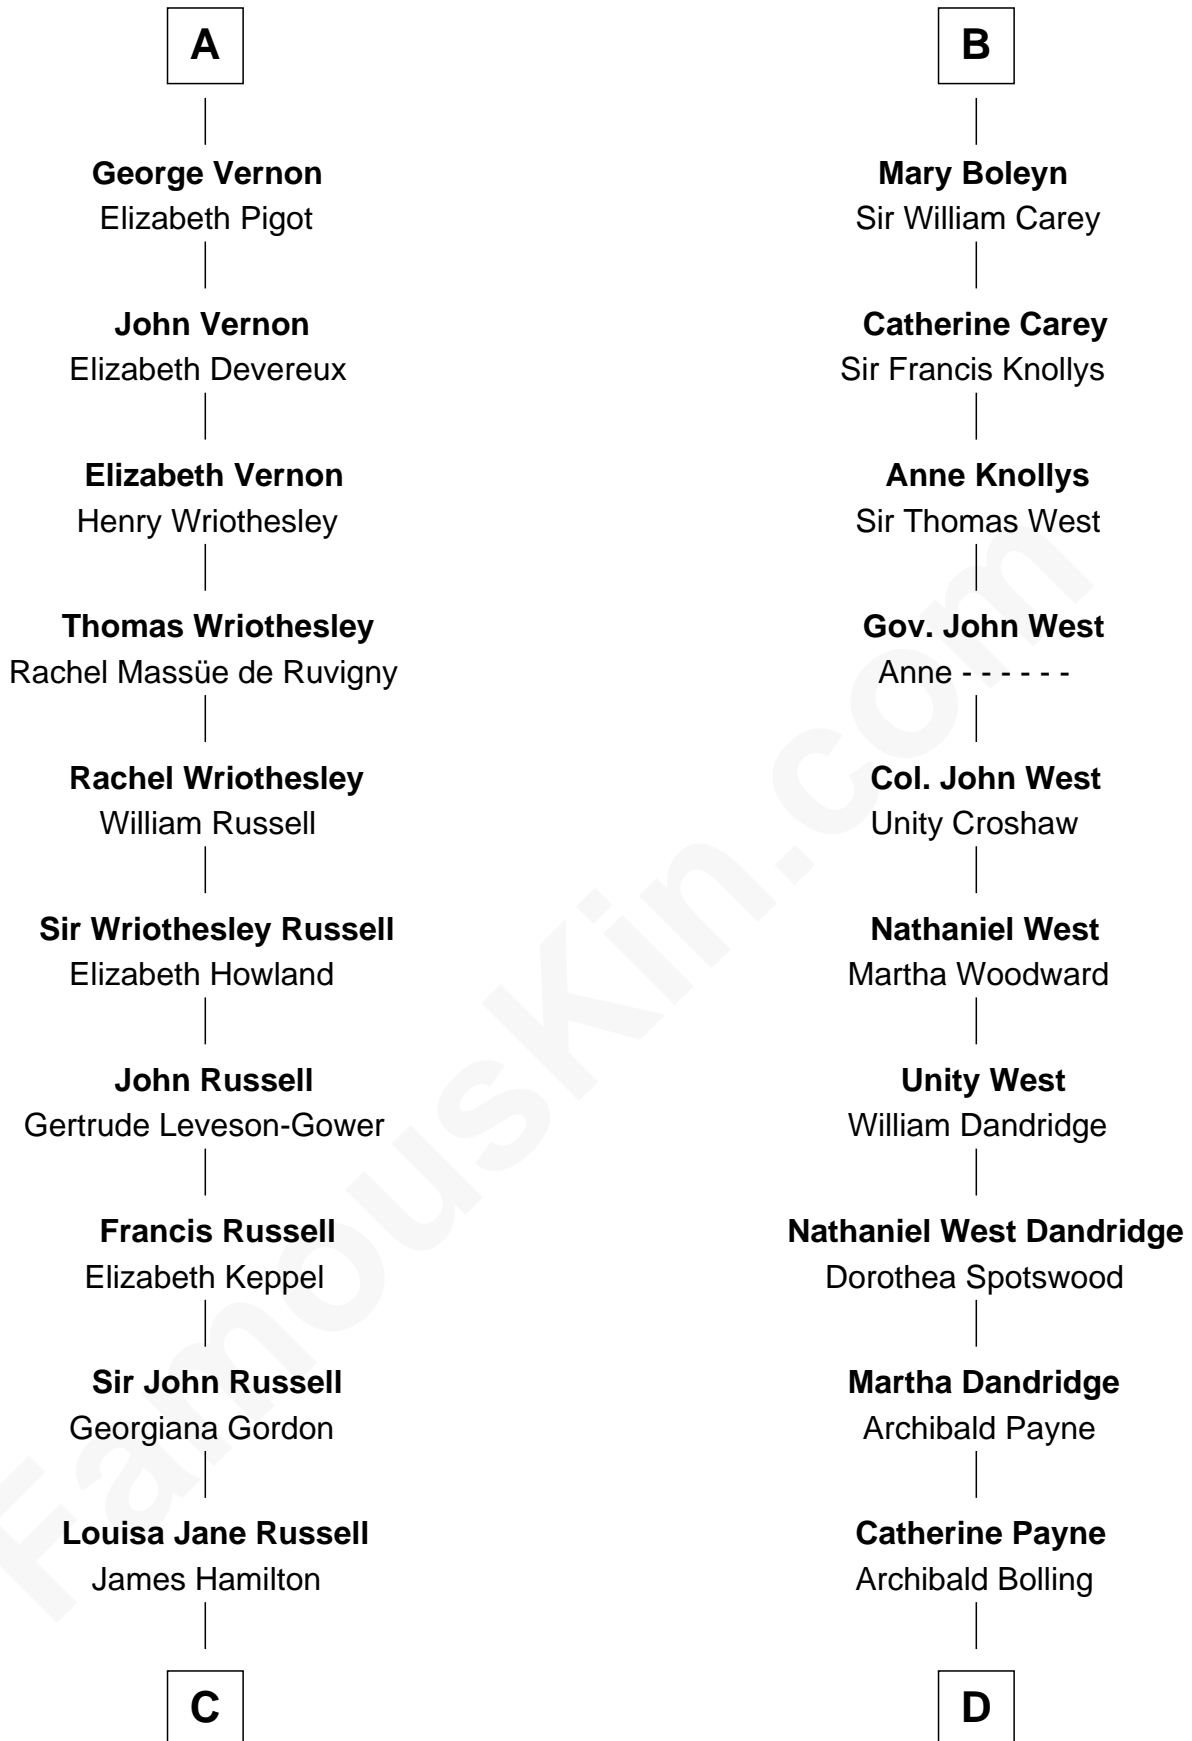

# FamousKin.com Relationship Chart of

**Sarah Ferguson**

*Duchess of York*

19th cousin 2 times removed of

**Edith (Bolling) Wilson**

*First Lady of President Woodrow Wilson*

**Sir Edmund Boteler**

Joan FitzGerald

Eleanor de Bohun

**James le Boteler**

Elizabeth Darcy

**James Butler**

Anne de Welles

**James Butler**

Joan Beauchamp

**Sir Thomas Butler**

Anne Hankeford

**Margaret Butler**

Sir William Boleyn

**Thomas Boleyn**

Elizabeth Howard

**B**

**C**

**Louisa Jane Hamilton**

William Henry Walter Montagu-Douglas-Scott

**Herbert Andrew Montagu-Douglas-Scott**

Marie Josephine Edwards

**Marian Louisa Montagu-Douglas-Scott**

Andrew Henry Ferguson

**Ronald Ivor Ferguson**

Susan Mary Wright