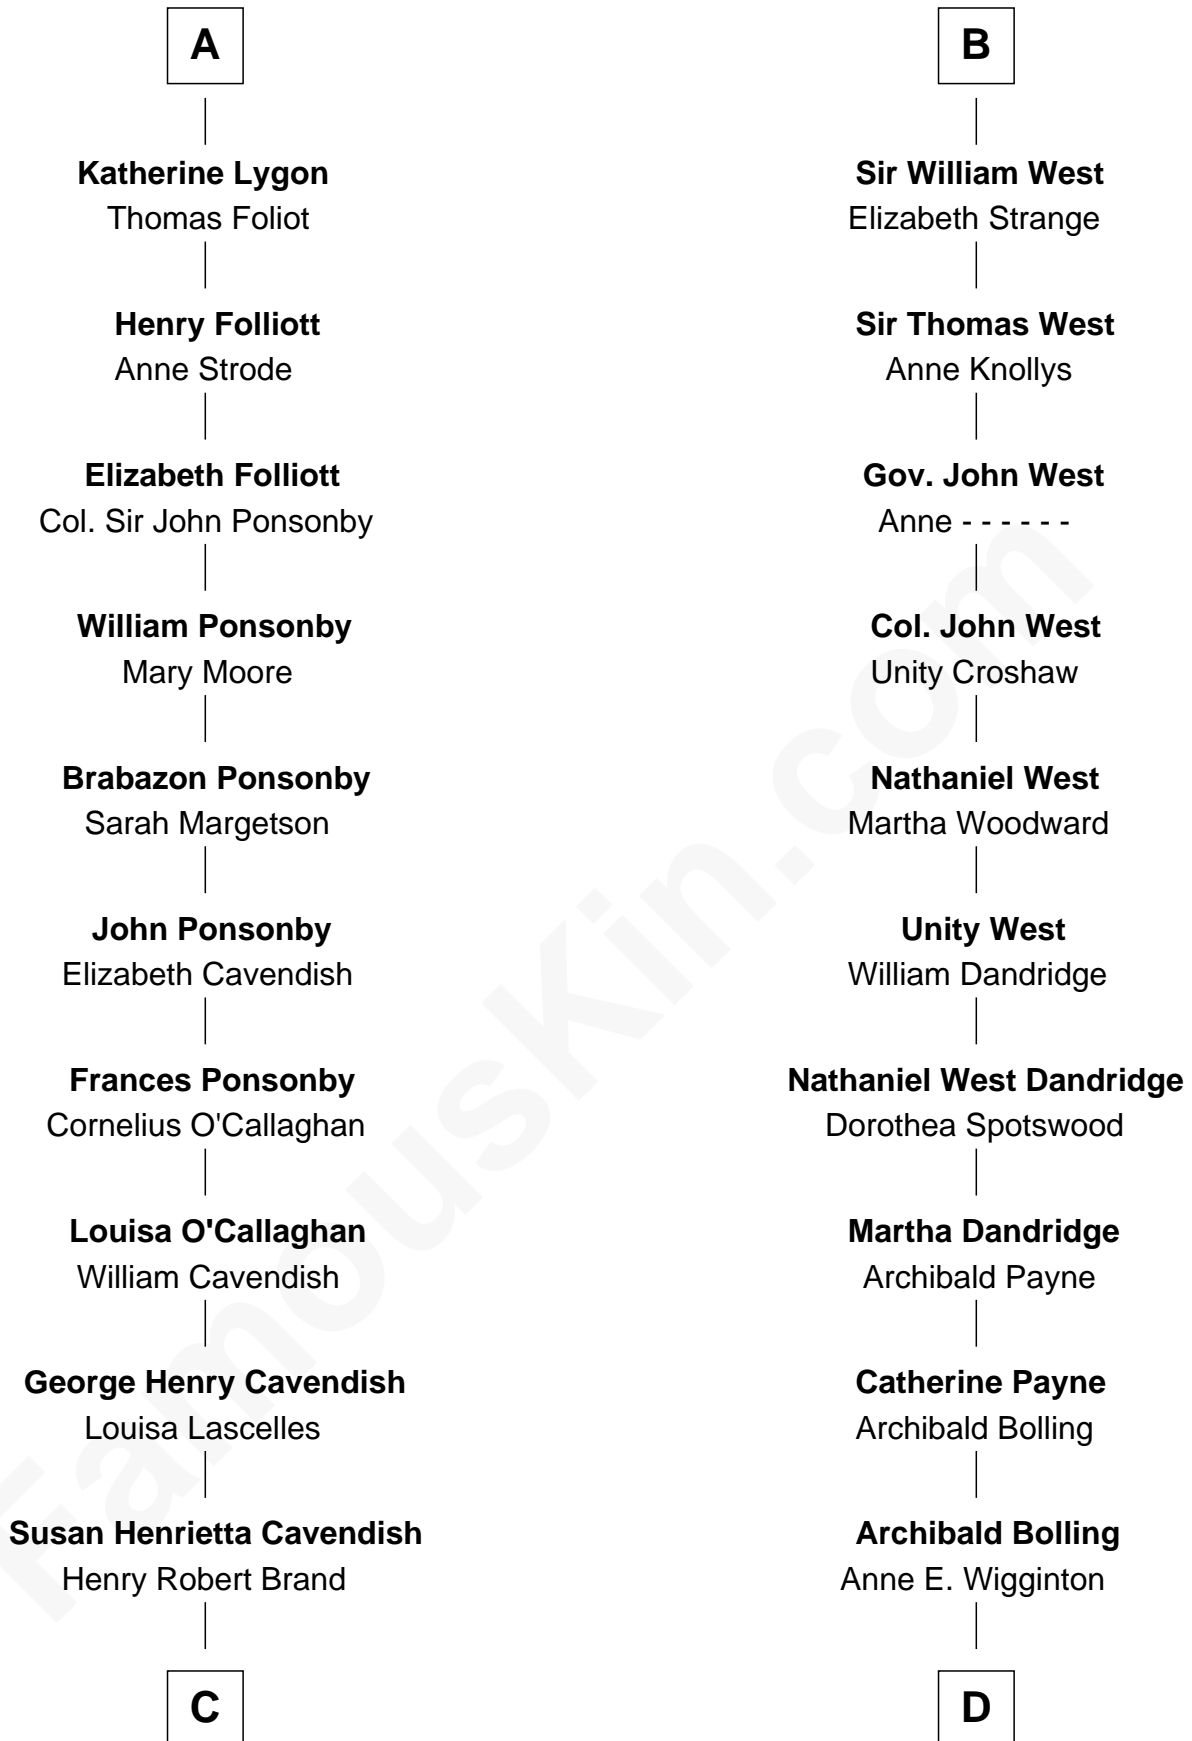

FamousKin.com
Relationship Chart of
Sarah Ferguson
Duchess of York

18th cousin 2 times removed of

Edith (Bolling) Wilson
First Lady of President Woodrow Wilson

Sir John de Mowbray
Aline de Braiose

C

Margaret Brand
Algernon Francis Holford Ferguson

Andrew Henry Ferguson
Marian Louisa Montagu-Douglas-Scott

Ronald Ivor Ferguson
Susan Mary Wright

Sarah Ferguson
Duchess of York

D

William Holcombe Bolling
Sarah Spiers White

Edith (Bolling) Wilson
First Lady of Woodrow Wilson