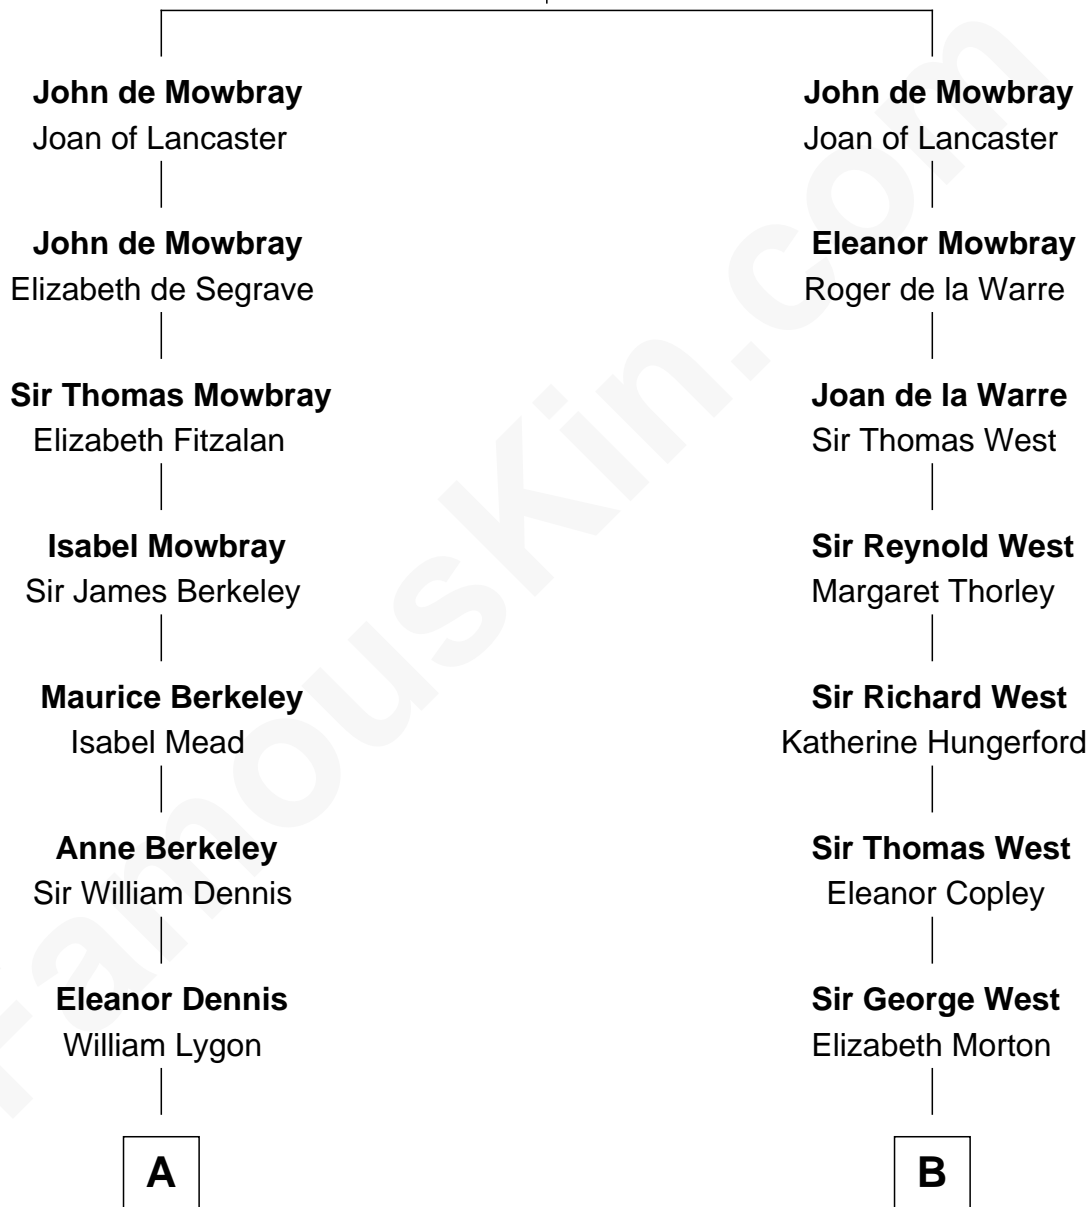

FamousKin.com
Relationship Chart of
Sarah Ferguson
Duchess of York

18th cousin 2 times removed of

Edith (Bolling) Wilson
First Lady of President Woodrow Wilson

Sir John de Mowbray
Aline de Braiose

C

Margaret Brand
Algernon Francis Holford Ferguson

Andrew Henry Ferguson
Marian Louisa Montagu-Douglas-Scott

Ronald Ivor Ferguson
Susan Mary Wright

Sarah Ferguson
Duchess of York

D

William Holcombe Bolling
Sarah Spiers White

Edith (Bolling) Wilson
First Lady of Woodrow Wilson