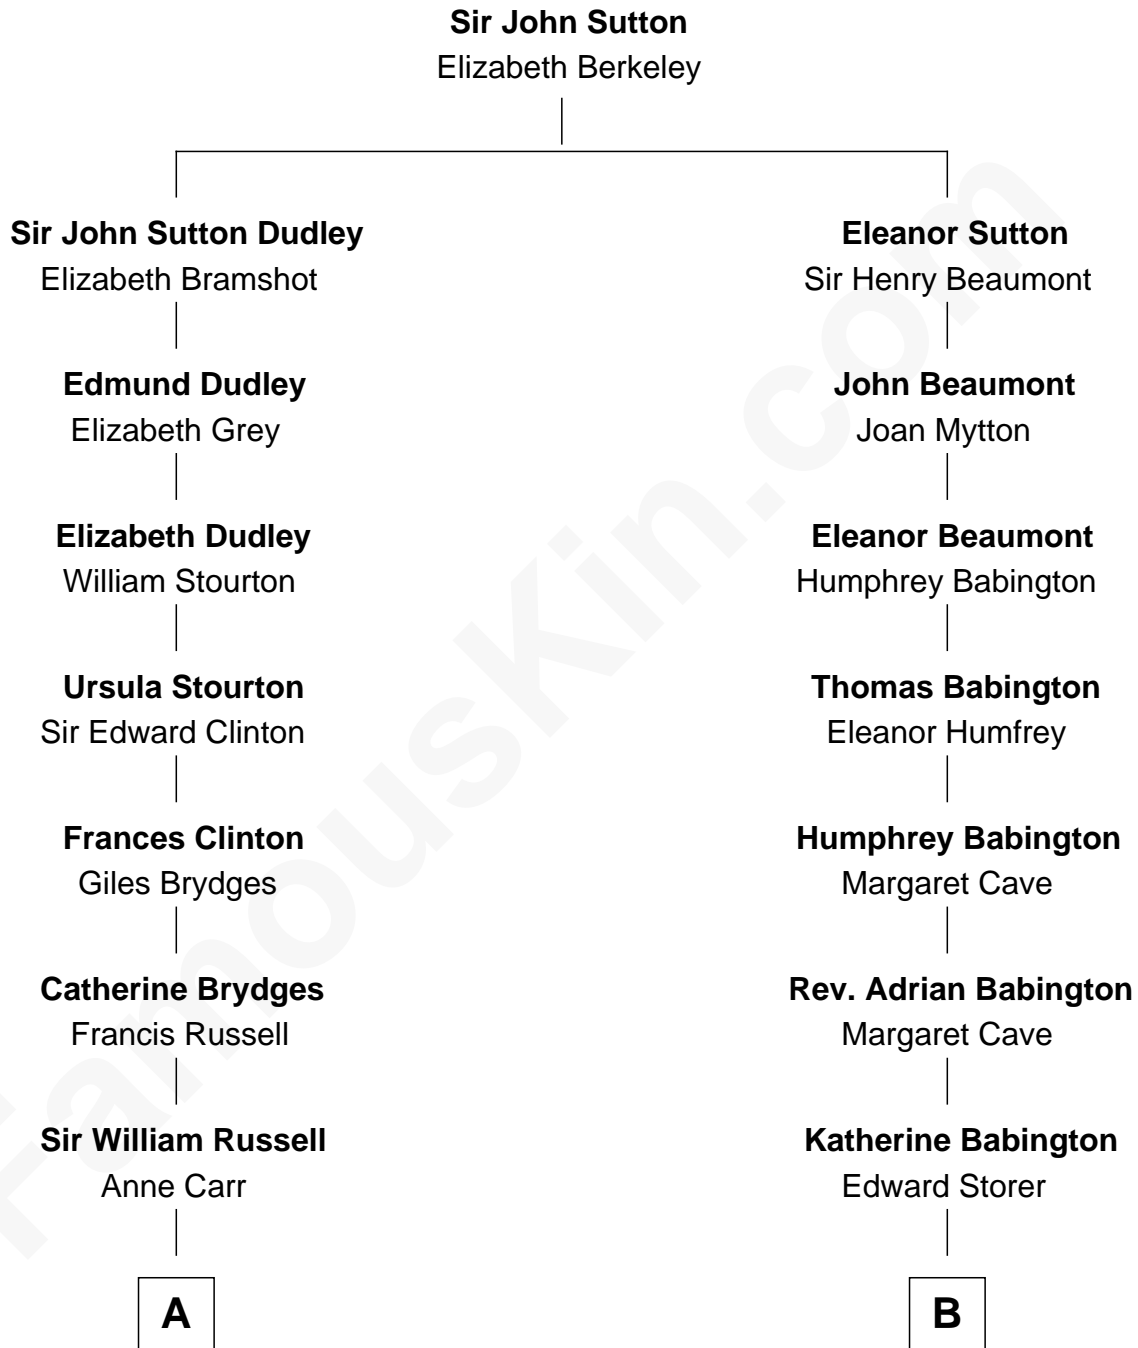

# FamousKin.com Relationship Chart of

**Sarah Ferguson**

*Duchess of York*

17th cousin 1 time removed of

**John Dye**

*TV and Movie Actor - "Touched by an Angel"*

C

Lynn Maree Duvall