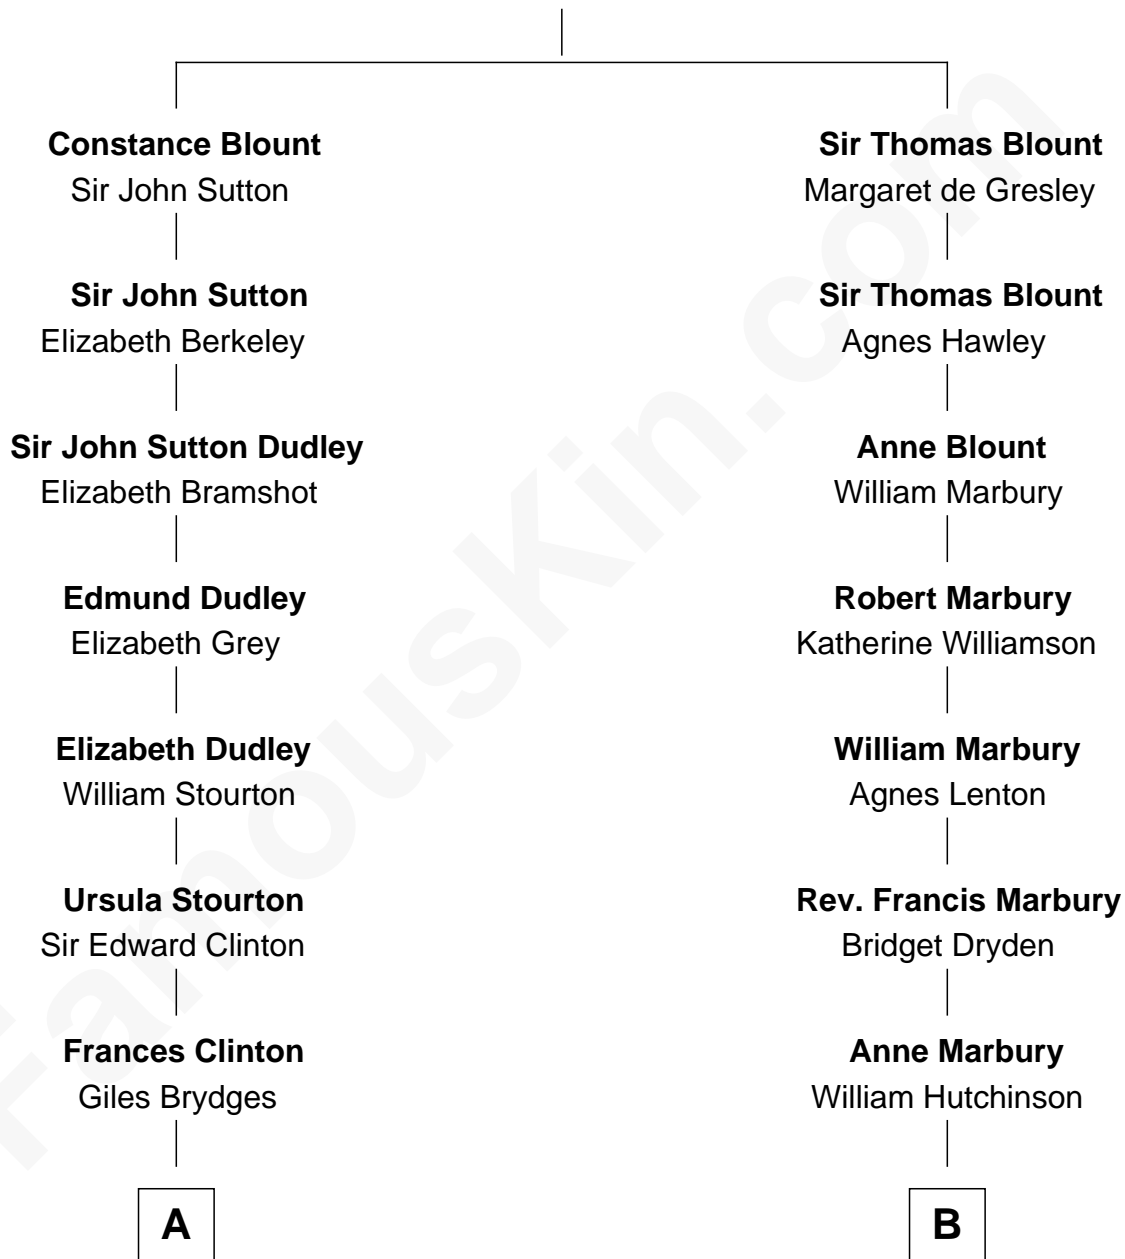

# FamousKin.com Relationship Chart of

**Sarah Ferguson**

*Duchess of York*

14th cousin 5 times removed of

**Stephen A. Douglas**

*Participated in Lincoln-Douglas Debates*

**Sir Walter Blount**

Sancha de Ayala

**A**

**Catherine Brydges**

Francis Russell

**Sir William Russell**

Anne Carr

**William Russell**

Rachel Wriothesley

**Sir Wriothesley Russell**

Elizabeth Howland

**John Russell**

Gertrude Leveson-Gower

**Francis Russell**

Elizabeth Keppel

**Sir John Russell**

Georgiana Gordon

**Louisa Jane Russell**