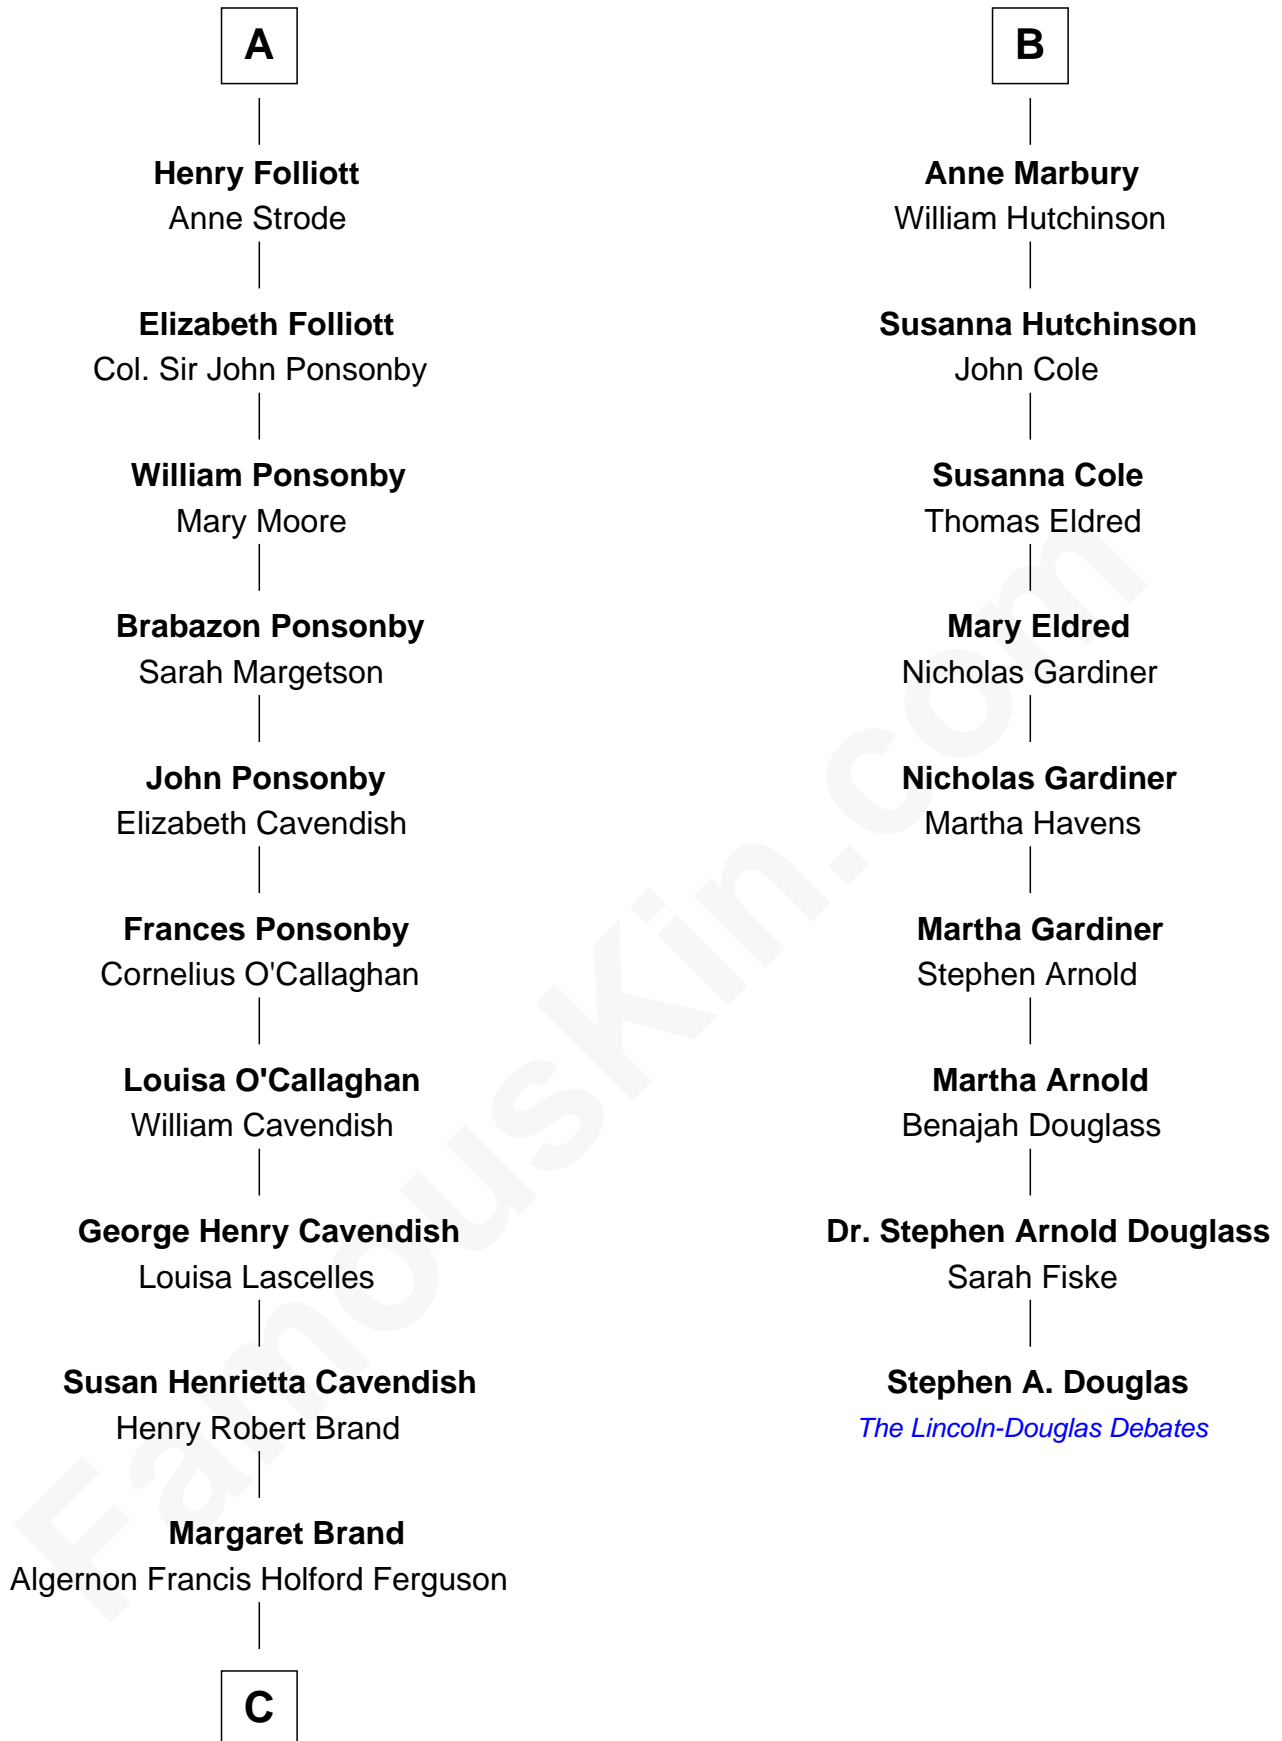

FamousKin.com Relationship Chart of

Sarah Ferguson

Duchess of York

15th cousin 4 times removed of

Stephen A. Douglas

Participated in Lincoln-Douglas Debates

C

Andrew Henry Ferguson

Marian Louisa Montagu-Douglas-Scott

Ronald Ivor Ferguson

Susan Mary Wright

Sarah Ferguson

Duchess of York

FamousKin.com