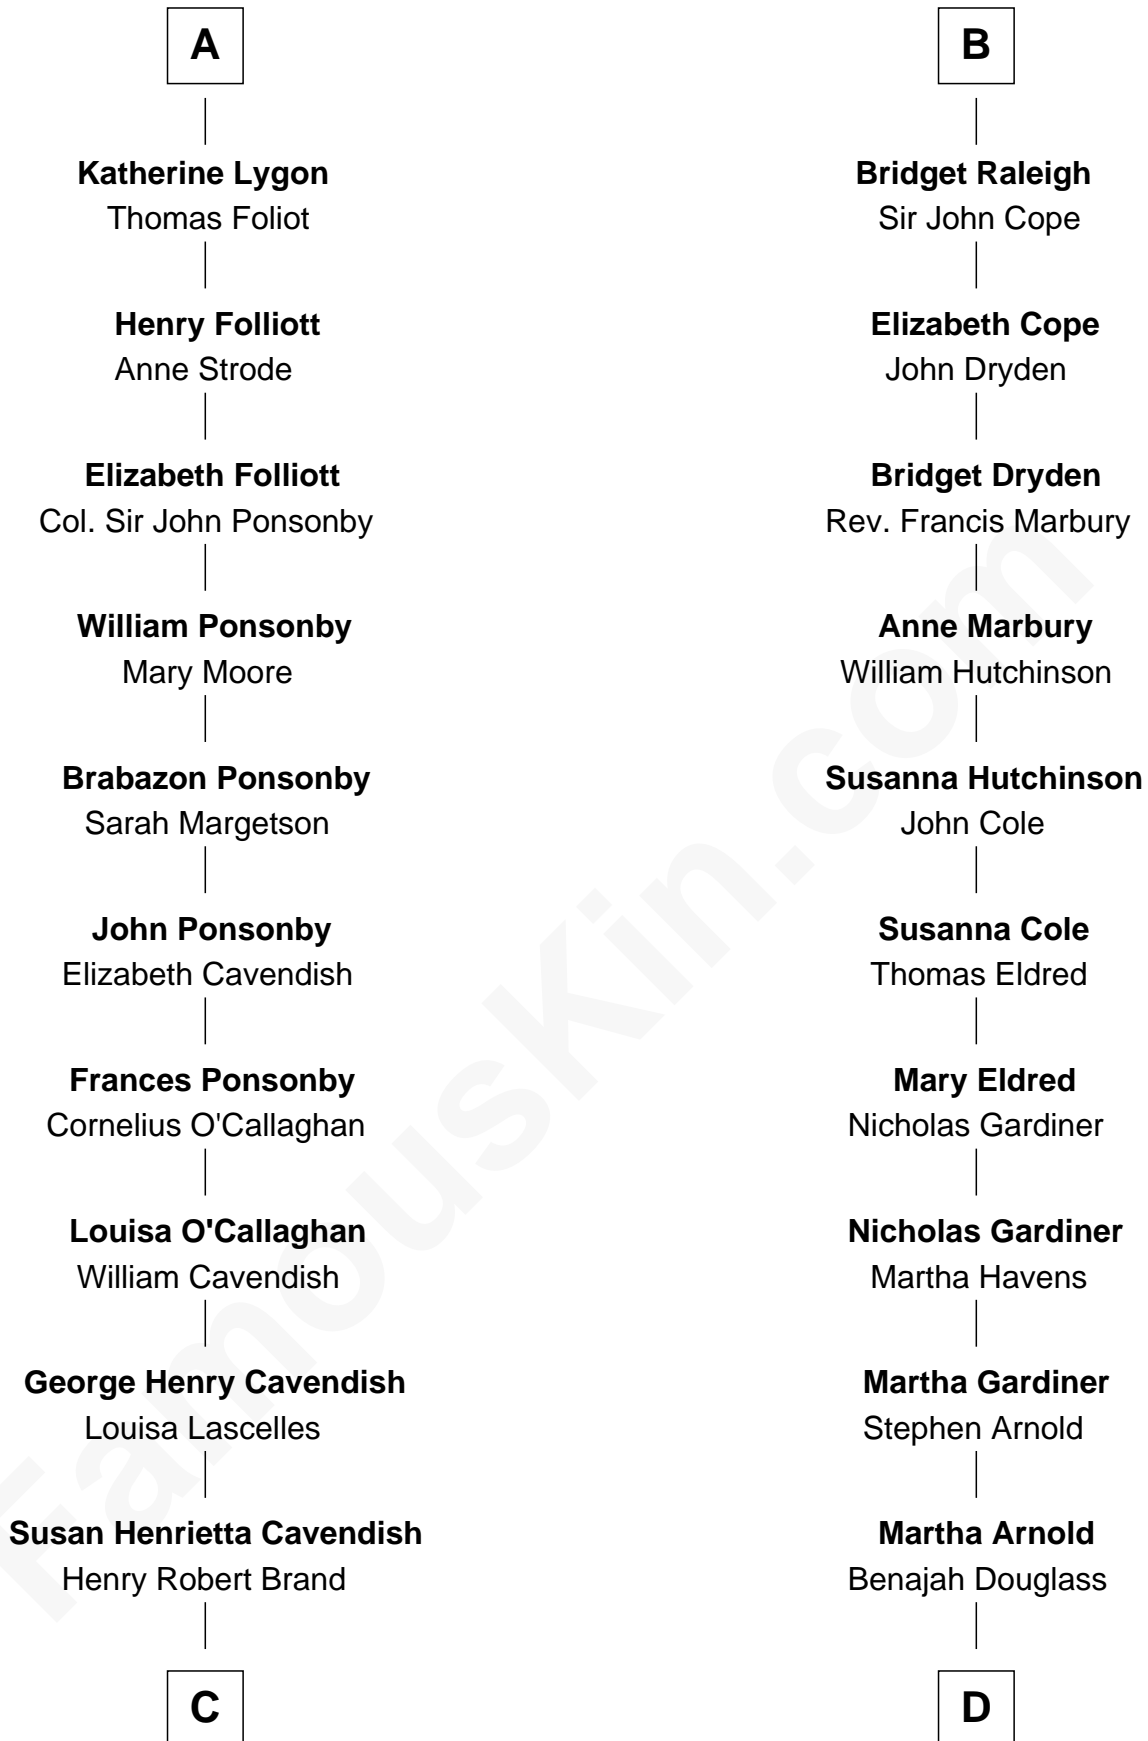

# FamousKin.com Relationship Chart of

**Sarah Ferguson**

*Duchess of York*

18th cousin 2 times removed of

**Stephen A. Douglas**

*Participated in Lincoln-Douglas Debates*

**Edmund Fitzalan**

Alice de Warenne

**Richard Fitzalan**  
Eleanor Plantagenet

**Sir Richard Fitzalan**  
Elizabeth de Bohun

**Elizabeth Fitzalan**  
Sir Thomas Mowbray

**Isabel Mowbray**  
Sir James Berkeley

**Maurice Berkeley**  
Isabel Mead

**Anne Berkeley**  
Sir William Dennis

**Eleanor Dennis**  
William Lygon

**A**

**Mary Fitzalan**  
John le Strange

**Ankaret le Strange**  
Sir Richard Talbot

**Mary Talbot**  
Sir Thomas Greene

**Sir Thomas Greene**  
Phillippa Ferrers

**Elizabeth Greene**  
William Raleigh

**Sir Edward Raleigh**  
Margaret Verney

**Sir Edward Raleigh**  
Anne Chamberlayne

**B**

**C**

**Margaret Brand**  
Algernon Francis Holford Ferguson

**Andrew Henry Ferguson**  
Marian Louisa Montagu-Douglas-Scott