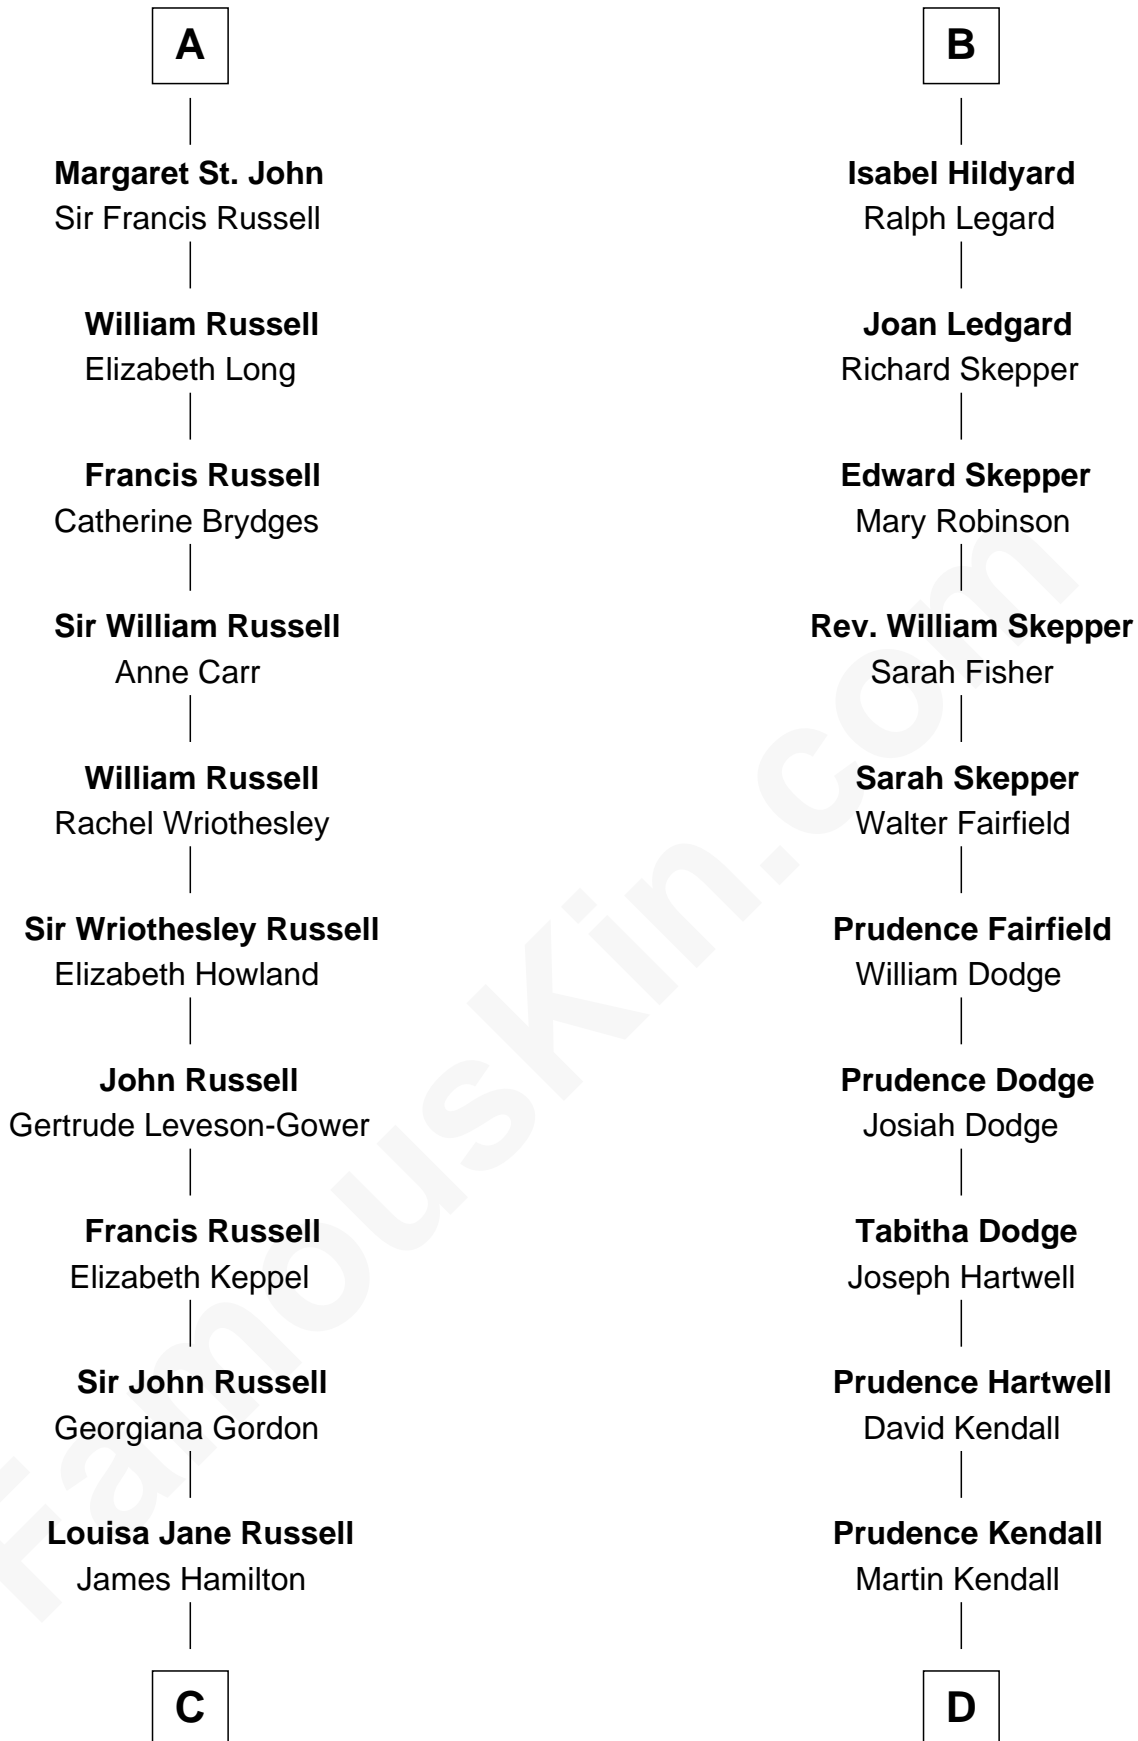

FamousKin.com Relationship Chart of

Sarah Ferguson

Duchess of York

21st cousin of

Margot Kidder

TV and Movie Actress

John Deincourt

C

Louisa Jane Hamilton

William Henry Walter Montagu-Douglas-Scott

Herbert Andrew Montagu-Douglas-Scott

Marie Josephine Edwards

Marian Louisa Montagu-Douglas-Scott

Andrew Henry Ferguson

Ronald Ivor Ferguson

Susan Mary Wright