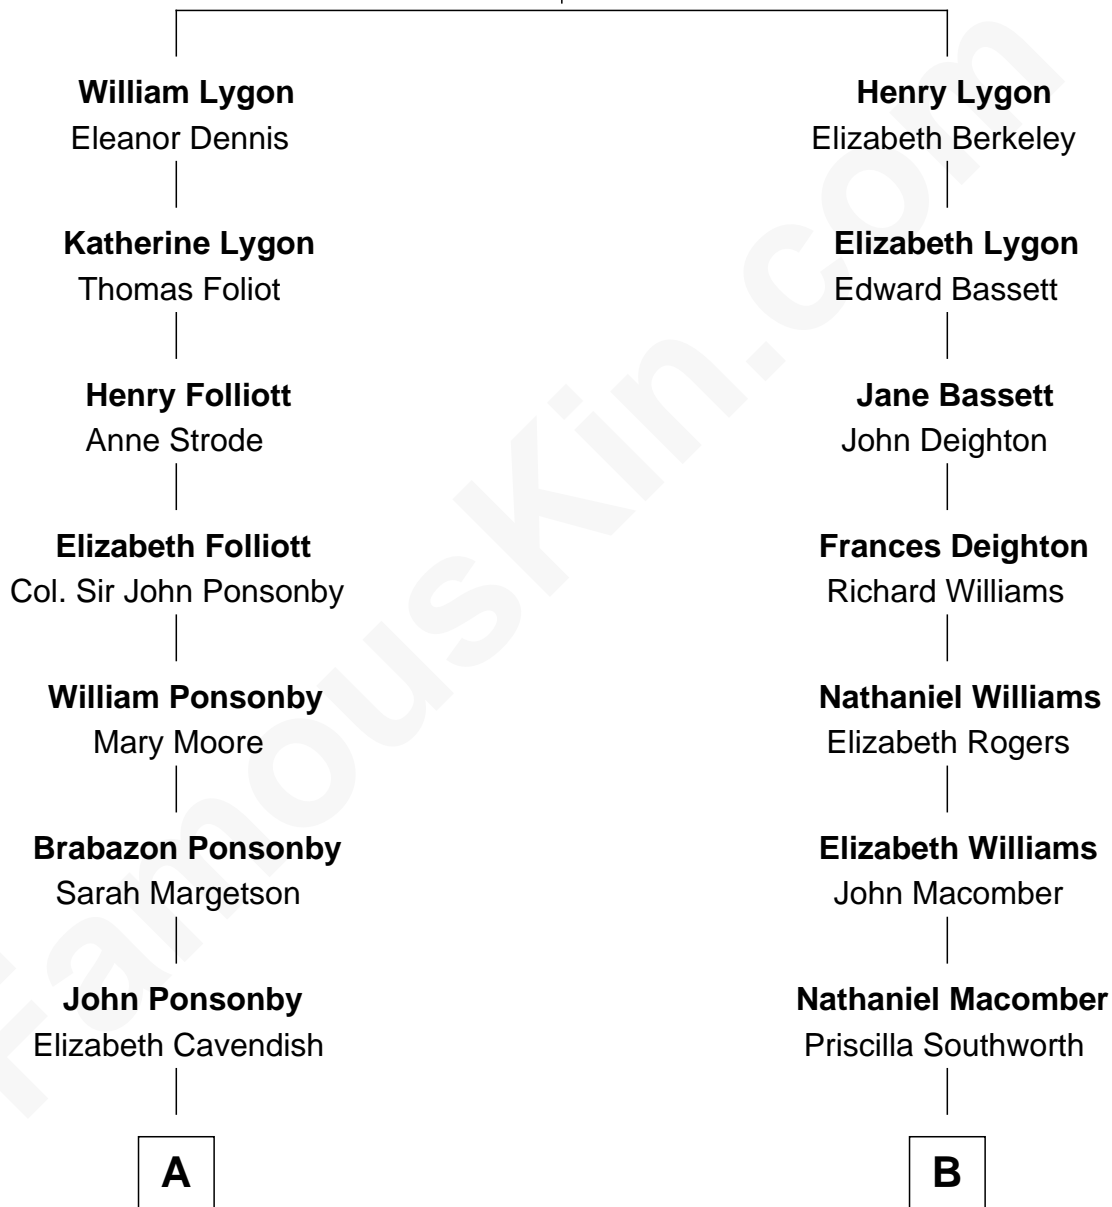

FamousKin.com Relationship Chart of

Sarah Ferguson

Duchess of York

14th cousin of

Margot Kidder

TV and Movie Actress

Sir Richard Lygon

Margaret Greville

Andrew Henry Ferguson
Marian Louisa Montagu-Douglas-Scott

Ronald Ivor Ferguson
Susan Mary Wright

Sarah Ferguson
Duchess of York

B

Job Macomber
Abigail Pitts

Southworth Macomber
Hannah Williams

Margaret Macomber
Benjamin Rideout