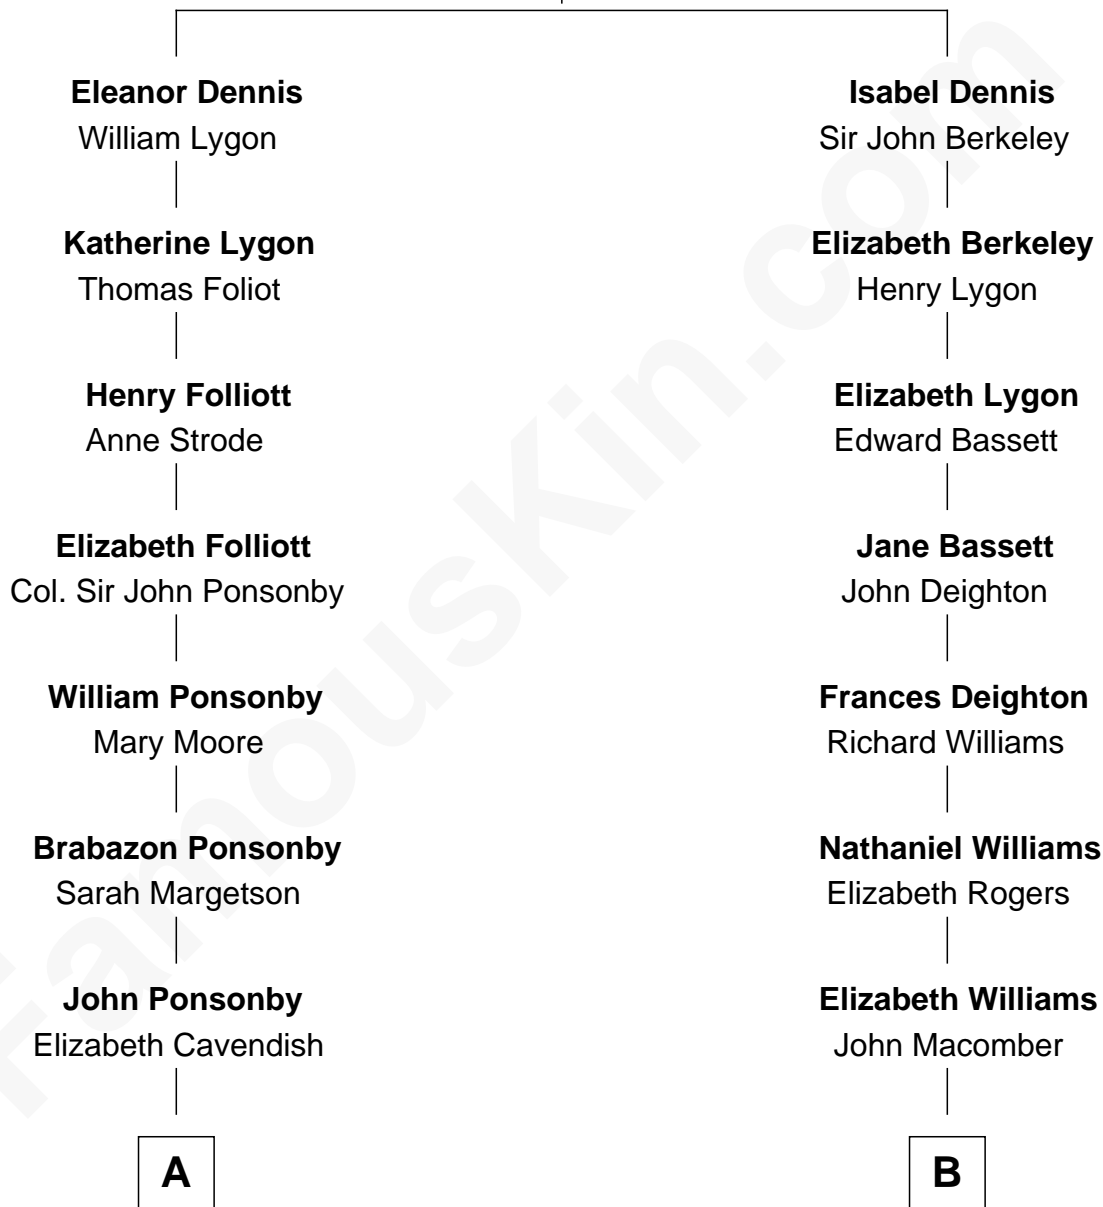

FamousKin.com Relationship Chart of

Sarah Ferguson

Duchess of York

14th cousin 1 time removed of

Margot Kidder

TV and Movie Actress

Sir William Dennis

Anne Berkeley

Andrew Henry Ferguson
Marian Louisa Montagu-Douglas-Scott

Ronald Ivor Ferguson
Susan Mary Wright

Sarah Ferguson
Duchess of York

B

Nathaniel Macomber
Priscilla Southworth

Job Macomber
Abigail Pitts

Southworth Macomber
Hannah Williams