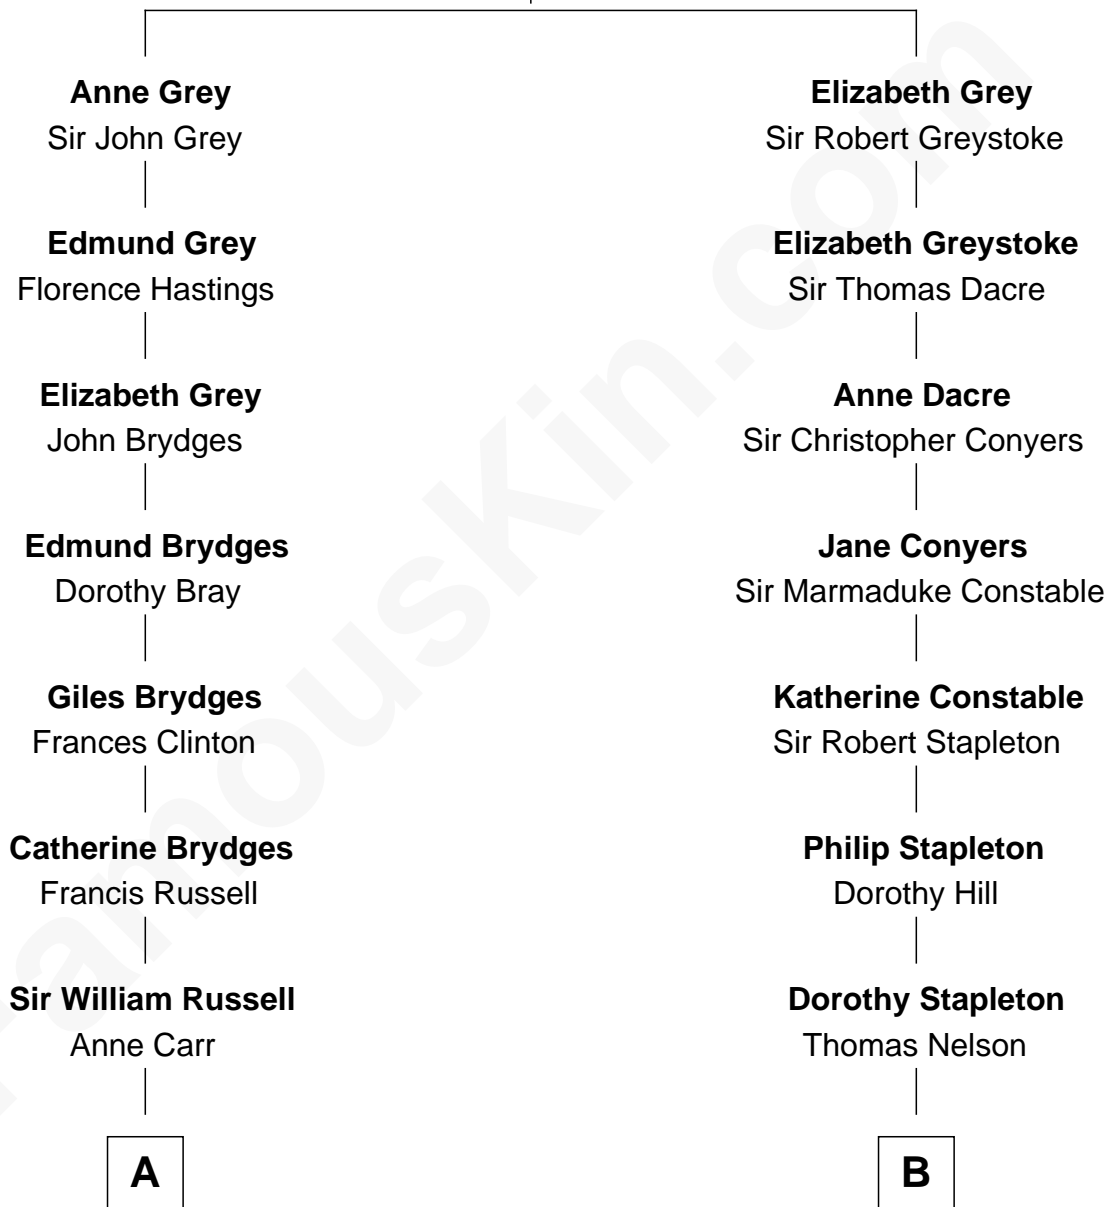

FamousKin.com Relationship Chart of

Sarah Ferguson

Duchess of York

17th cousin of

Margot Kidder

TV and Movie Actress

Sir Edmund Grey

Katherine Percy

A

William Russell
Rachel Wriothesley

Sir Wriothesley Russell
Elizabeth Howland

John Russell
Gertrude Leveson-Gower

Francis Russell
Elizabeth Keppel

Sir John Russell
Georgiana Gordon

Louisa Jane Russell
James Hamilton