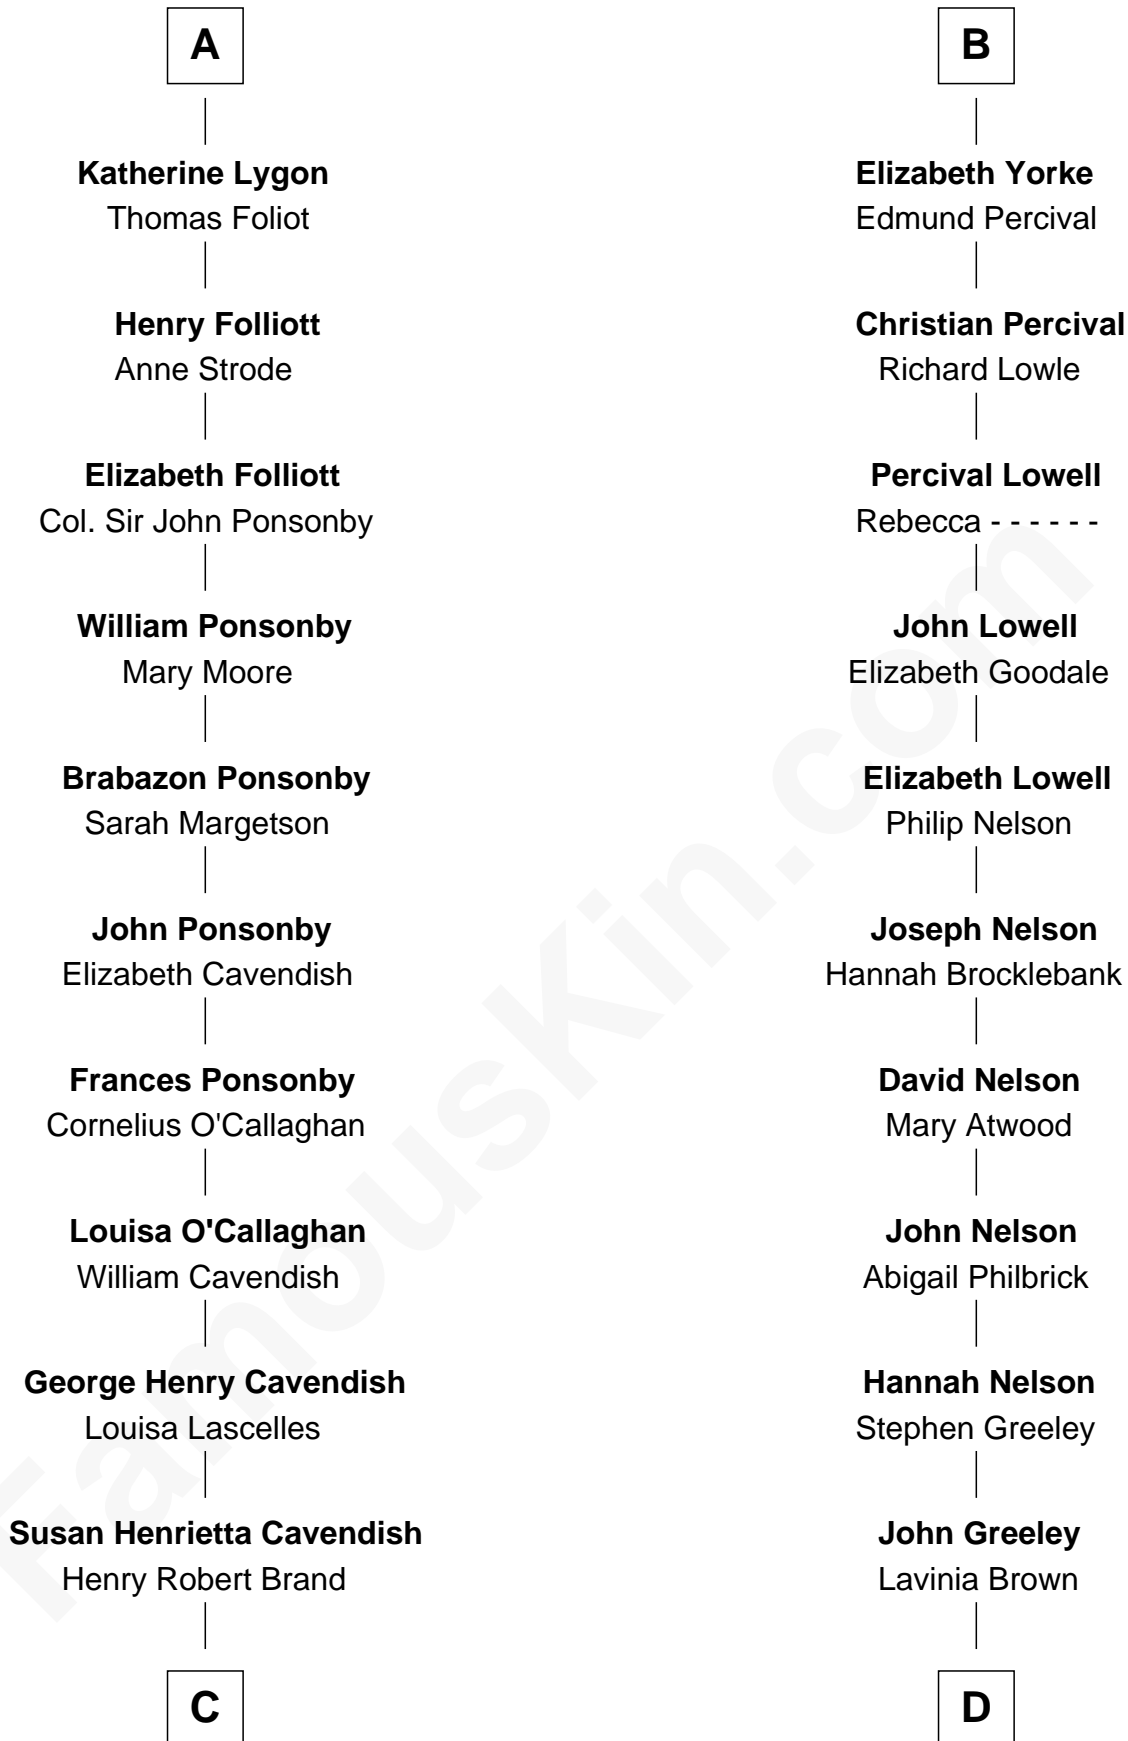

FamousKin.com Relationship Chart of

Sarah Ferguson

Duchess of York

20th cousin 1 time removed of

Margot Kidder

TV and Movie Actress

Humphrey de Bohun

Elizabeth Plantagenet

Sir William de Bohun
Elizabeth de Badlesmere

Elizabeth de Bohun
Sir Richard Fitzalan

Elizabeth Fitzalan
Sir Thomas Mowbray

Isabel Mowbray
Sir James Berkeley

Maurice Berkeley
Isabel Mead

Anne Berkeley
Sir William Dennis

Eleanor Dennis
William Lygon

A

Margaret de Bohun
Sir Hugh de Courtnay

Elizabeth de Courtnay
Sir Andrew Luttrell

Sir Hugh Luttrell
Catherine de Beaumont

Sir John Luttrell
Margaret Touchet

Sir James Luttrell
Elizabeth Courtnay

Sir Hugh Luttrell
Margaret Hill

Eleanor Luttrell
Roger Yorke

B

C

Margaret Brand
Algernon Francis Holford Ferguson

Andrew Henry Ferguson
Marian Louisa Montagu-Douglas-Scott

Ronald Ivor Ferguson
Susan Mary Wright