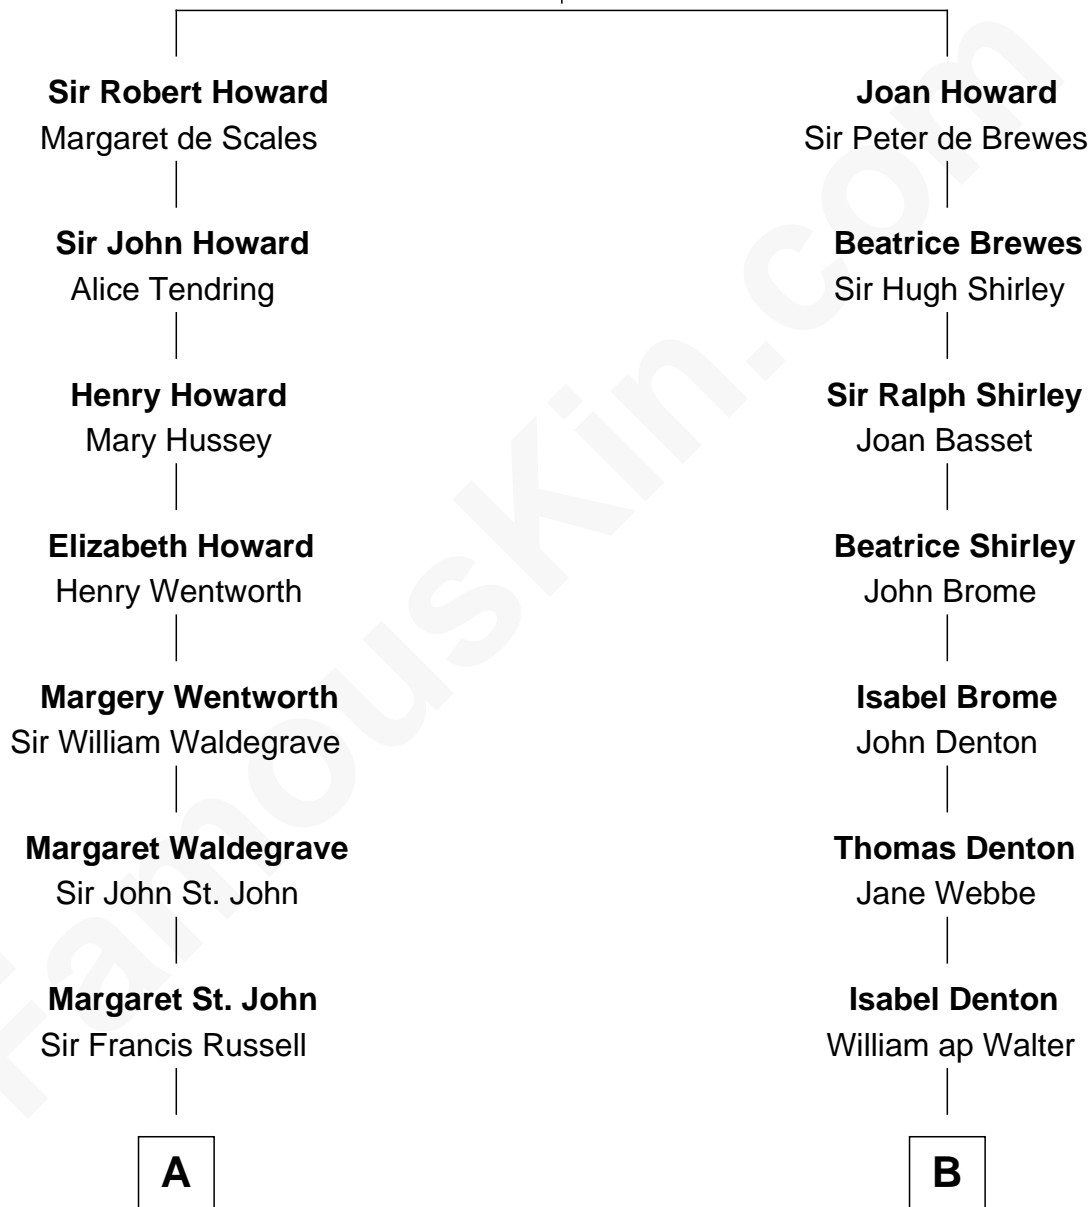

FamousKin.com Relationship Chart of

Sarah Ferguson

Duchess of York

20th cousin 1 time removed of

Charlie Baker

72nd Governor of Massachusetts

Sir John Howard

Alice de Bois

C

Herbert Andrew Montagu-Douglas-Scott

Marie Josephine Edwards

Marian Louisa Montagu-Douglas-Scott

Andrew Henry Ferguson

Ronald Ivor Ferguson

Susan Mary Wright

Sarah Ferguson

Duchess of York

D

Catherine A. Little

Edward Henry Little

Henry Bailey Little

Fanny Gray

Eleanor Johnson Little

Charles Duane Baker