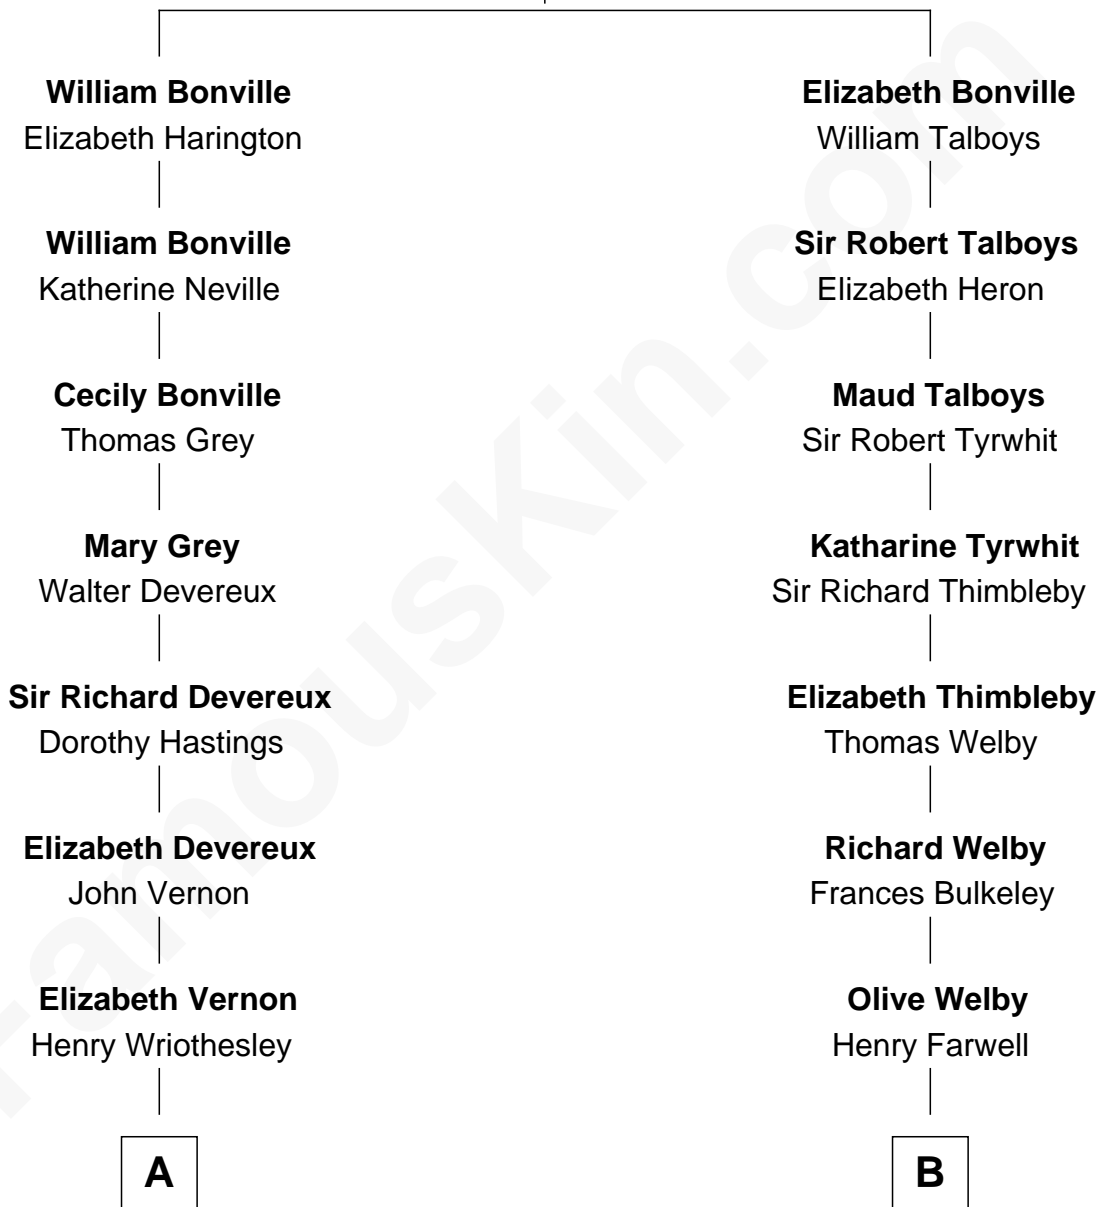

FamousKin.com

Relationship Chart of

Sarah Ferguson

Duchess of York

15th cousin 3 times removed of

Katharine Hepburn

Movie Actress

Sir William Bonville

Margaret Grey

A

Thomas Wriothesley
Rachel Massüe de Ruvigny

Rachel Wriothesley
William Russell

Sir Wriothesley Russell
Elizabeth Howland

John Russell
Gertrude Leveson-Gower

Francis Russell
Elizabeth Keppel

Sir John Russell
Georgiana Gordon

Louisa Jane Russell
James Hamilton

Louisa Jane Hamilton
William Henry Walter Montagu-Douglas-Scott

Herbert Andrew Montagu-Douglas-Scott
Marie Josephine Edwards

Marian Louisa Montagu-Douglas-Scott
Andrew Henry Ferguson