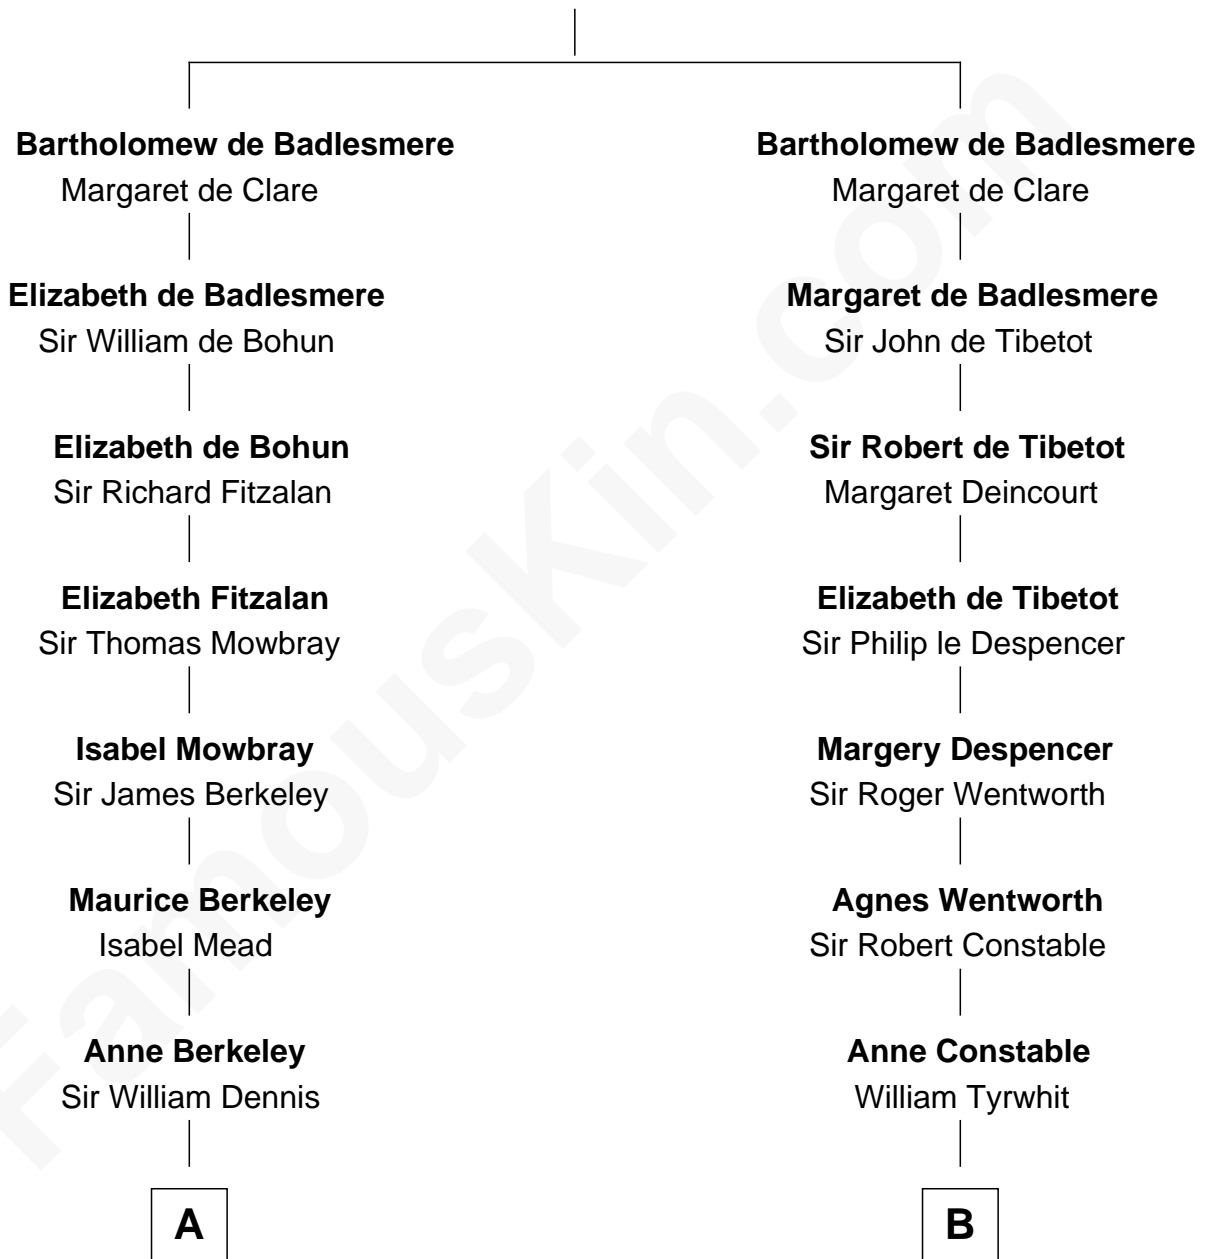

# FamousKin.com Relationship Chart of

**Sarah Ferguson**

*Duchess of York*

20th cousin 1 time removed of

**Katharine Hepburn**

*Movie Actress*

**Gunselm de Badlesmere**

**C**

**Susan Henrietta Cavendish**

Henry Robert Brand

**Margaret Brand**

Algernon Francis Holford Ferguson

**Andrew Henry Ferguson**

Marian Louisa Montagu-Douglas-Scott

**Ronald Ivor Ferguson**

Susan Mary Wright

**Sarah Ferguson**

*Duchess of York*

**D**

**Martha Ann Spalding**

Leman Benton Garlinghouse

**Caroline Garlinghouse**

Alfred Augustus Houghton

**Katharine Martha Houghton**

Thomas Norval Hepburn

**Katharine Hepburn**

*Movie Actress*