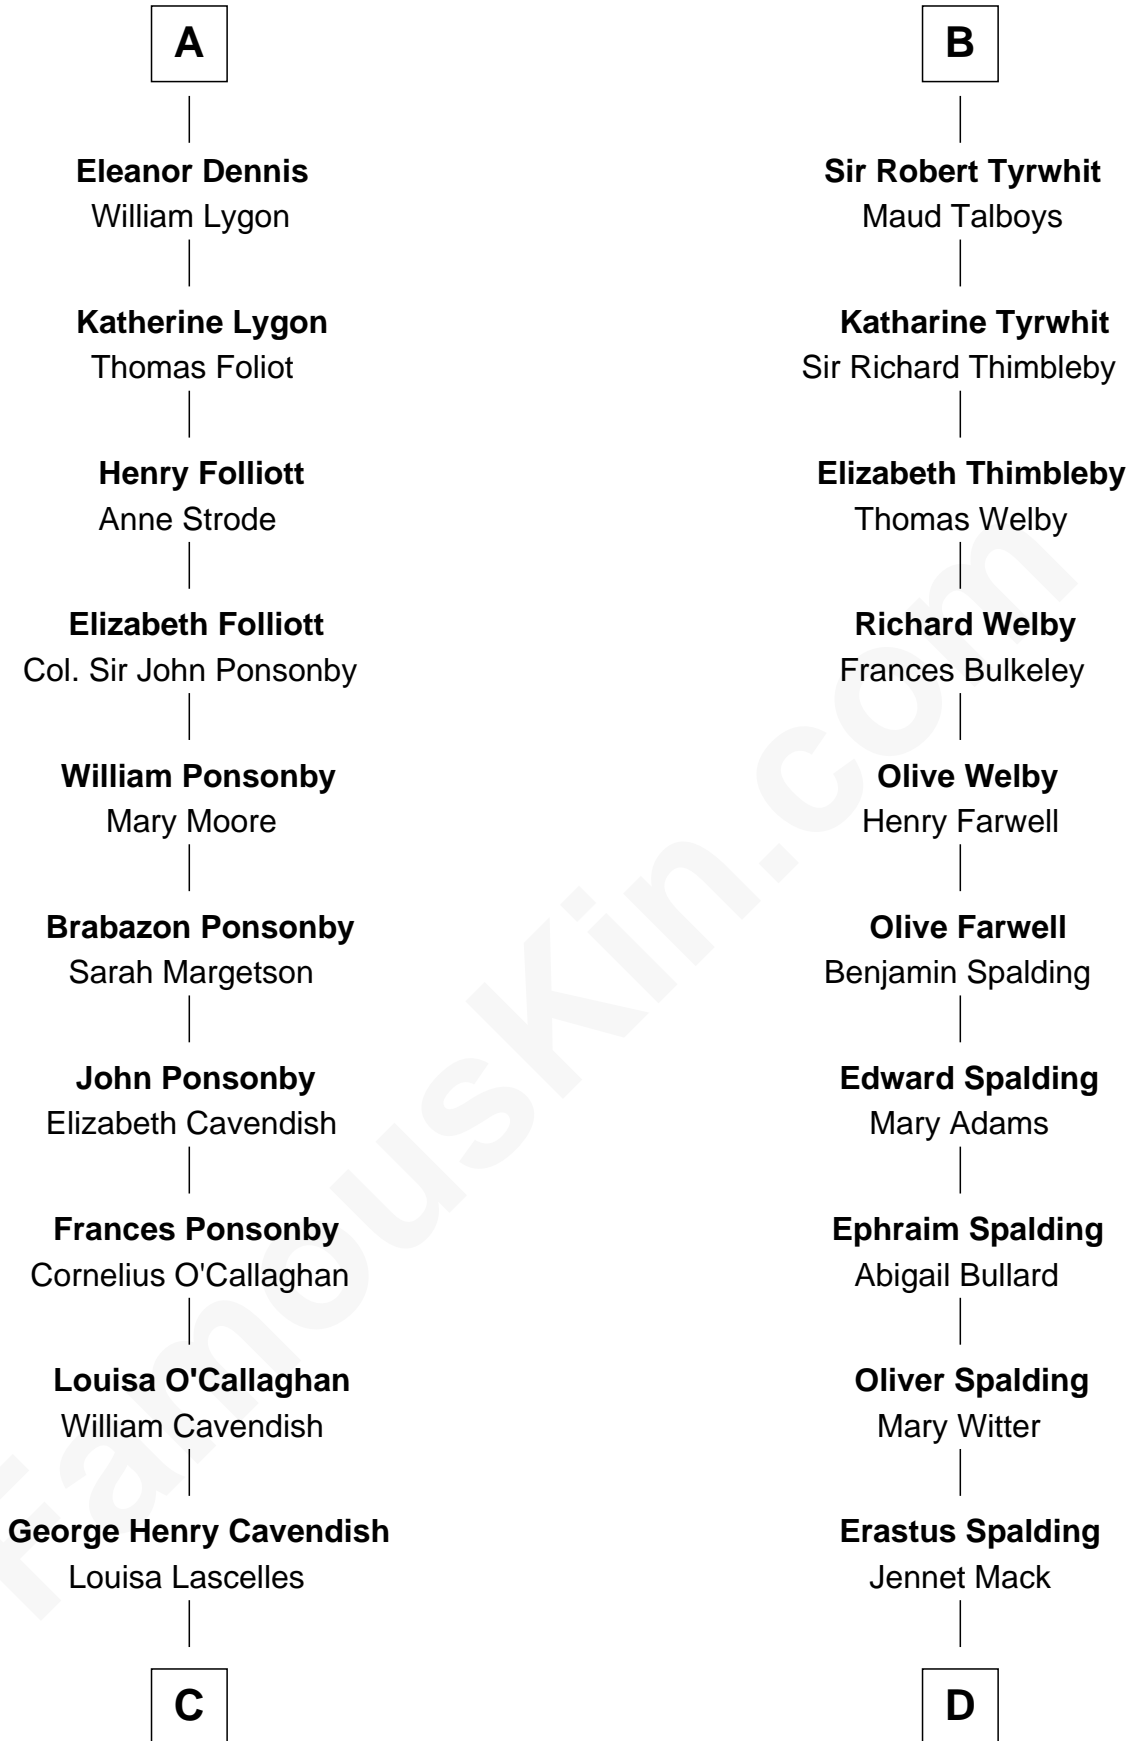

# FamousKin.com Relationship Chart of

**Sarah Ferguson**

*Duchess of York*

20th cousin 1 time removed of

**Katharine Hepburn**

*Movie Actress*

**Gunselm de Badlesmere**

**C**

**Susan Henrietta Cavendish**

Henry Robert Brand

**Margaret Brand**

Algernon Francis Holford Ferguson

**Andrew Henry Ferguson**

Marian Louisa Montagu-Douglas-Scott

**Ronald Ivor Ferguson**

Susan Mary Wright

**Sarah Ferguson**

*Duchess of York*

**D**

**Martha Ann Spalding**

Leman Benton Garlinghouse

**Caroline Garlinghouse**

Alfred Augustus Houghton

**Katharine Martha Houghton**