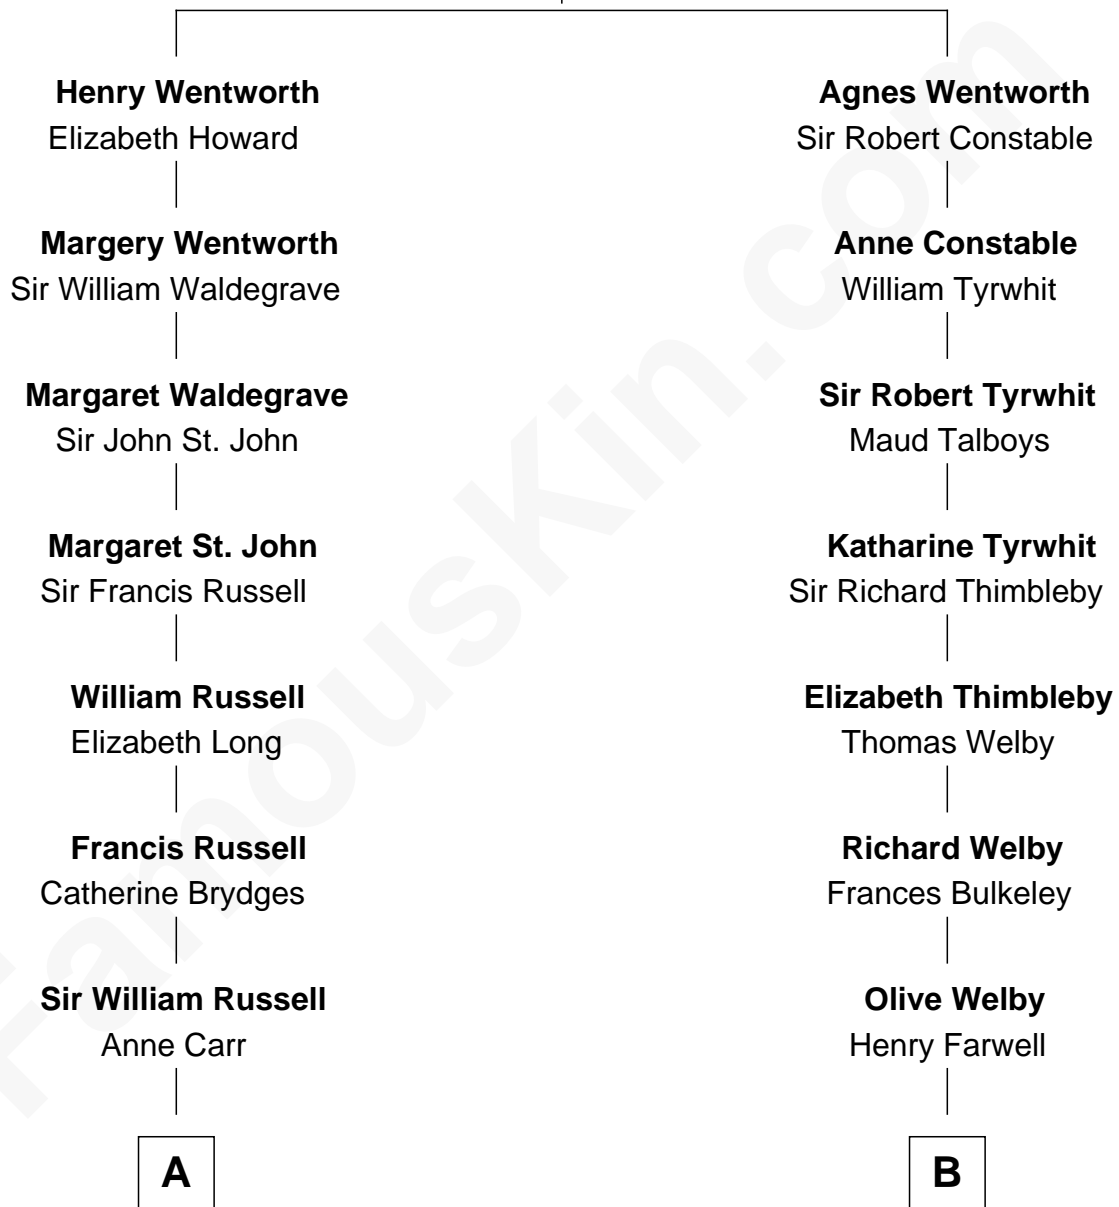

FamousKin.com Relationship Chart of

Sarah Ferguson

Duchess of York

15th cousin 2 times removed of

Katharine Hepburn

Movie Actress

Sir Roger Wentworth

Margery Despencer

A

William Russell
Rachel Wriothesley

Sir Wriothesley Russell
Elizabeth Howland

John Russell
Gertrude Leveson-Gower

Francis Russell
Elizabeth Keppel

Sir John Russell
Georgiana Gordon

Louisa Jane Russell
James Hamilton

Louisa Jane Hamilton
William Henry Walter Montagu-Douglas-Scott

Herbert Andrew Montagu-Douglas-Scott
Marie Josephine Edwards

Marian Louisa Montagu-Douglas-Scott
Andrew Henry Ferguson

Ronald Ivor Ferguson
Susan Mary Wright