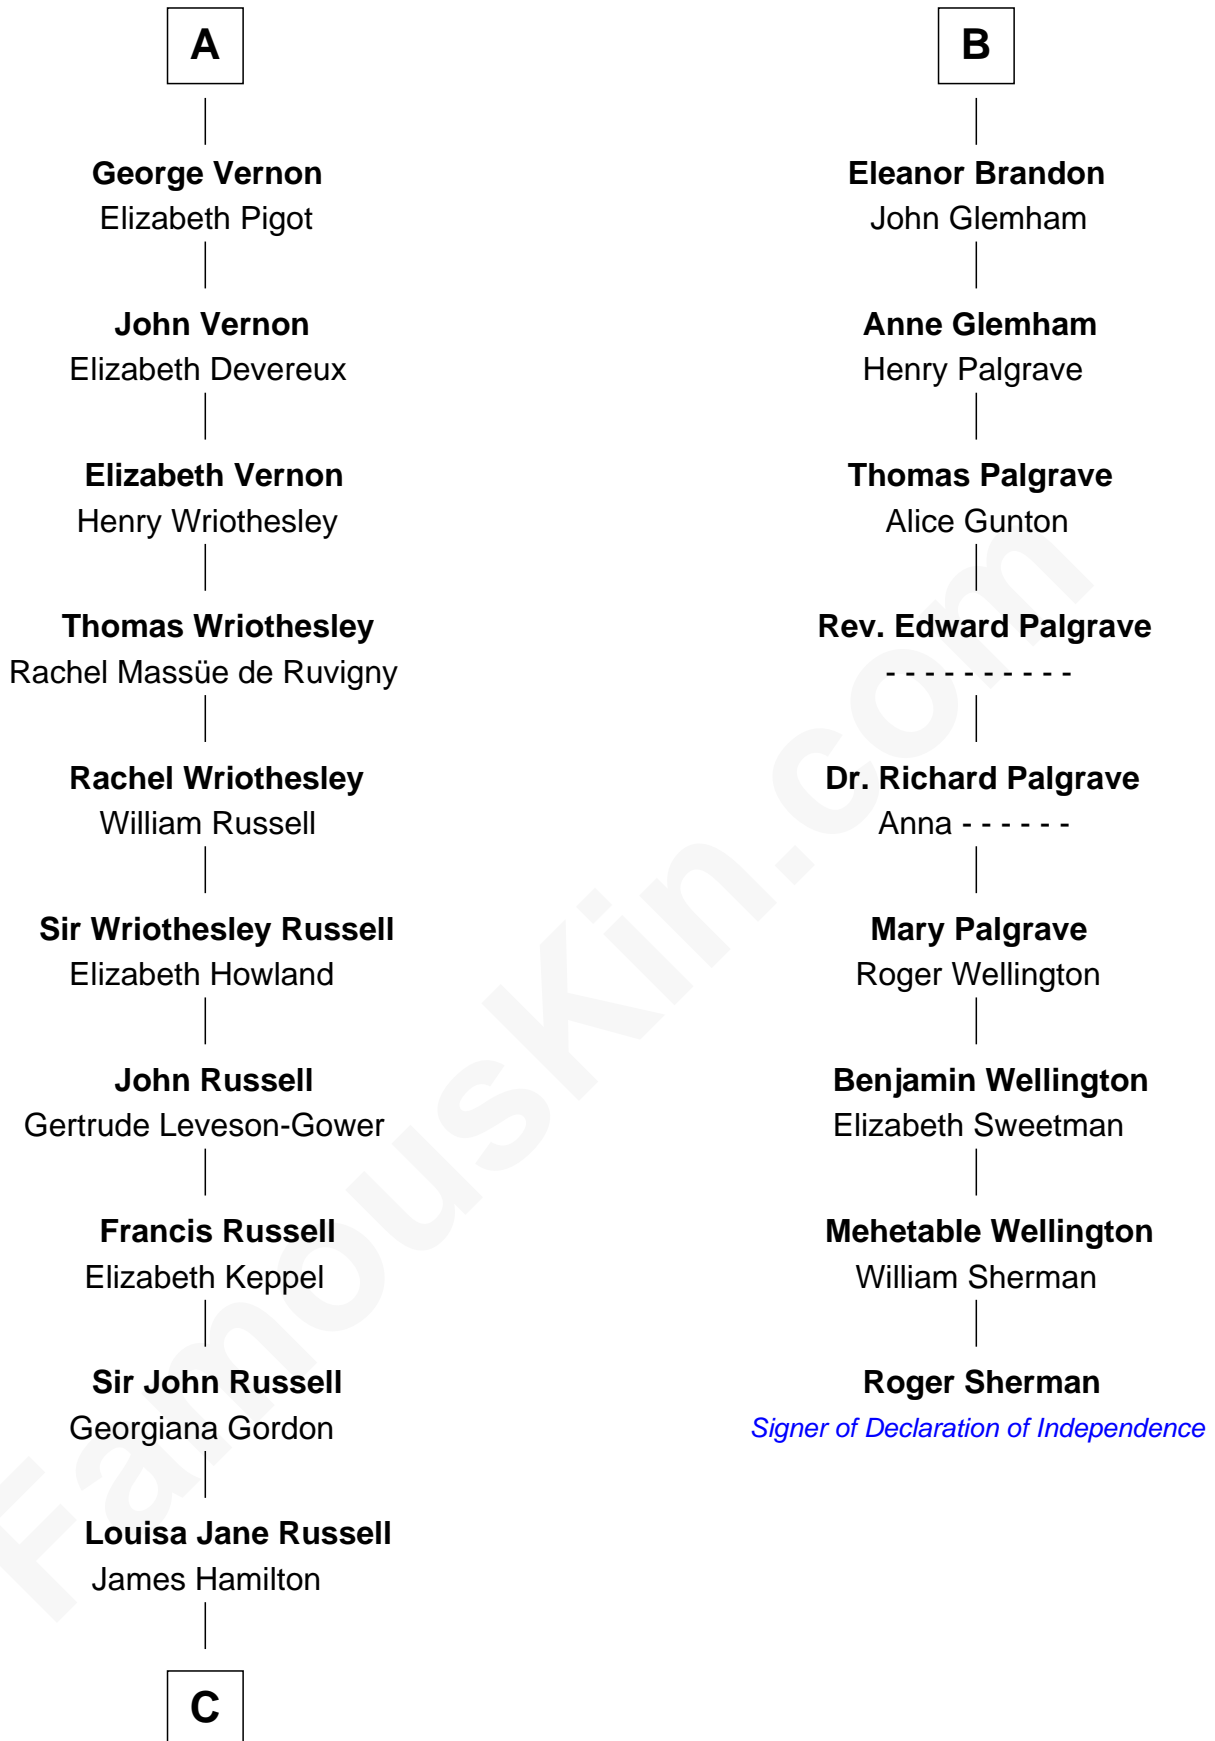

FamousKin.com Relationship Chart of

Sarah Ferguson

Duchess of York

15th cousin 6 times removed of

Roger Sherman

Signer of the Declaration of Independence

C

—
Louisa Jane Hamilton

William Henry Walter Montagu-Douglas-Scott

—
Herbert Andrew Montagu-Douglas-Scott

Marie Josephine Edwards

—
Marian Louisa Montagu-Douglas-Scott

Andrew Henry Ferguson

—
Ronald Ivor Ferguson

Susan Mary Wright

—
Sarah Ferguson

Duchess of York