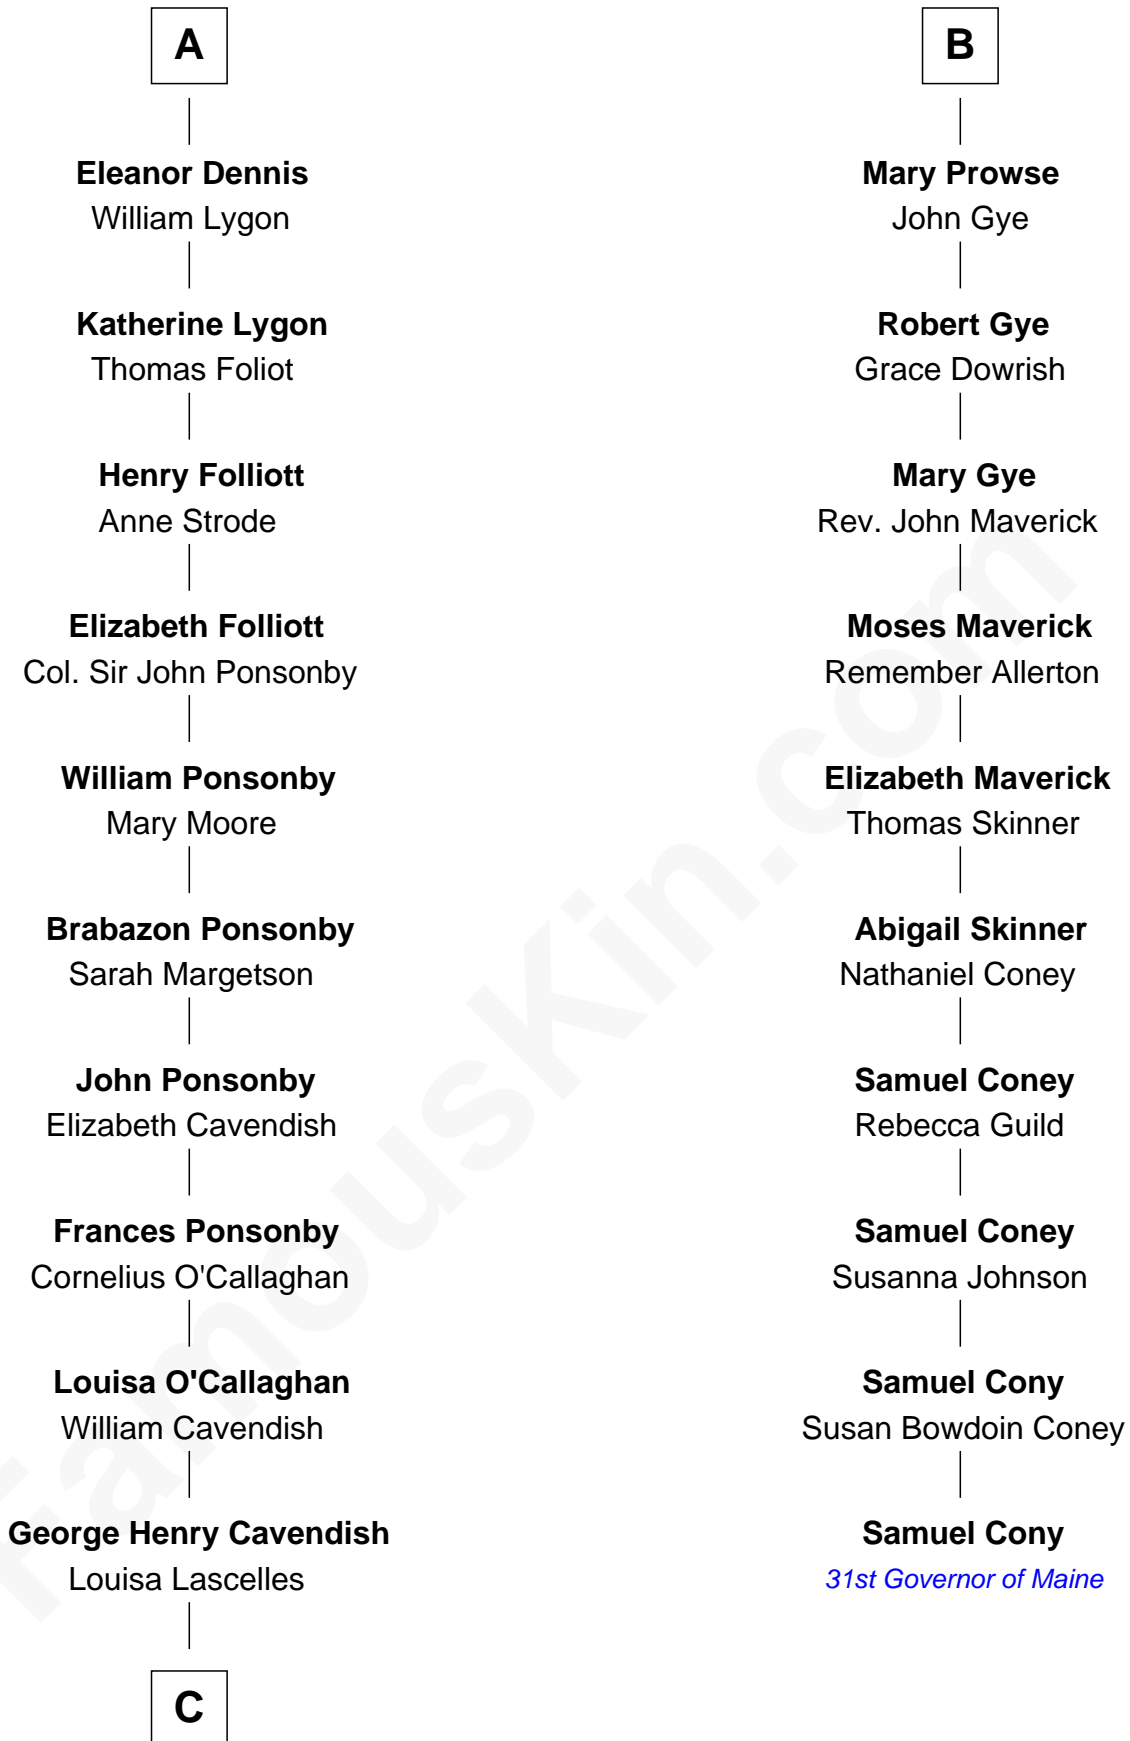

FamousKin.com
Relationship Chart of
Sarah Ferguson
Duchess of York

16th cousin 5 times removed of
Samuel Cony
31st Governor of Maine

Sir Patrick de Chaworth
 Isabella de Beauchamp

C

—
Susan Henrietta Cavendish

Henry Robert Brand

—
Margaret Brand

Algernon Francis Holford Ferguson

—
Andrew Henry Ferguson

Marian Louisa Montagu-Douglas-Scott

—
Ronald Ivor Ferguson

Susan Mary Wright

—
Sarah Ferguson

Duchess of York