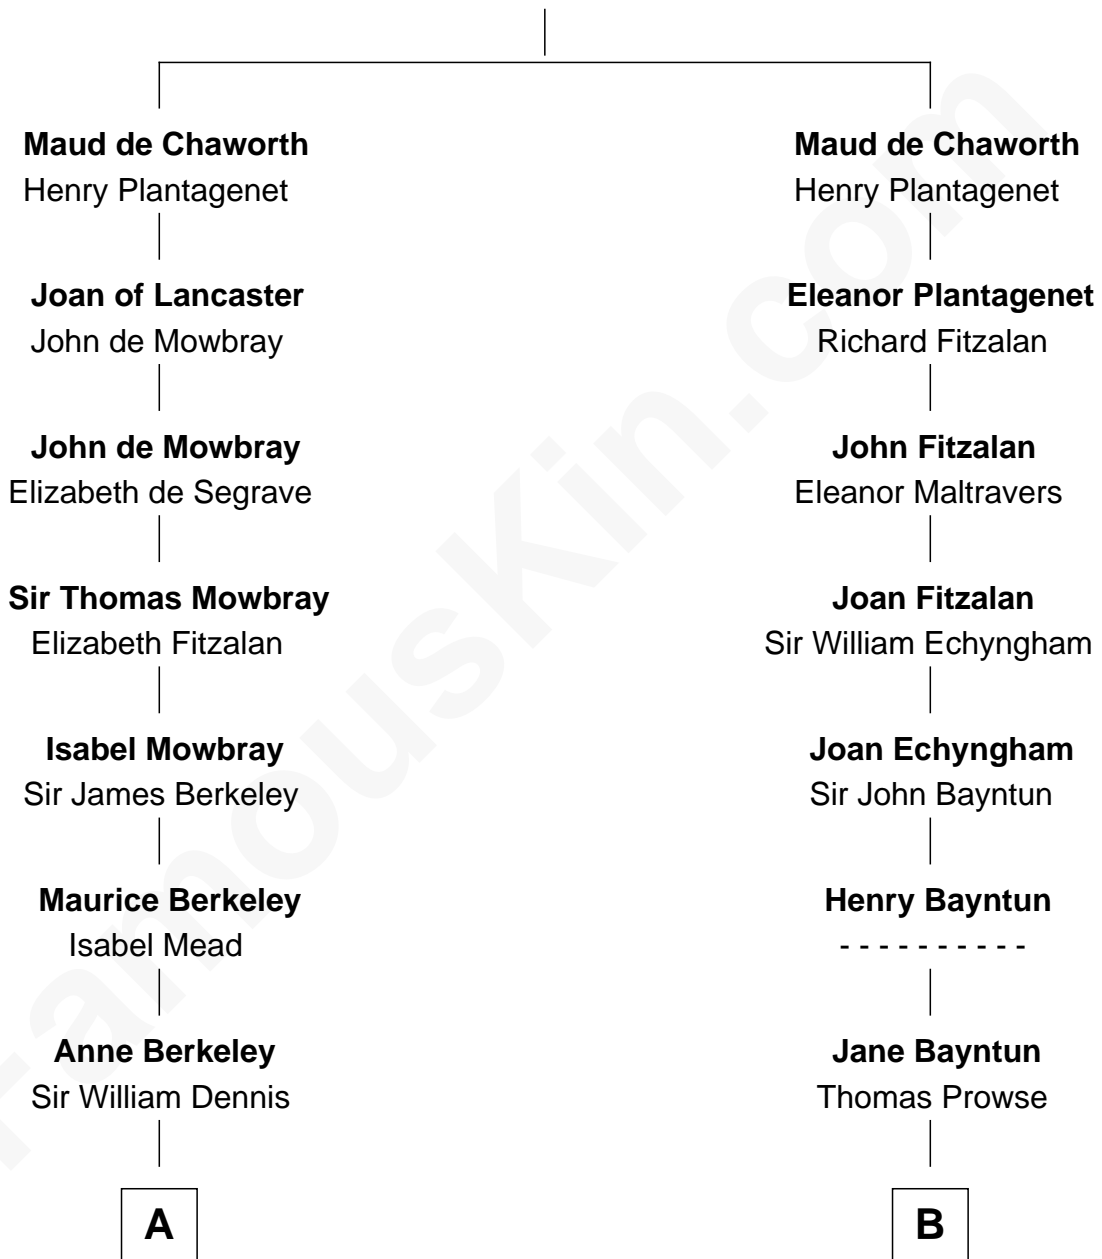

FamousKin.com
Relationship Chart of
Sarah Ferguson
Duchess of York

16th cousin 5 times removed of
Samuel Cony
31st Governor of Maine

Sir Patrick de Chaworth
 Isabella de Beauchamp

C

—
Susan Henrietta Cavendish

Henry Robert Brand

—
Margaret Brand

Algernon Francis Holford Ferguson

—
Andrew Henry Ferguson

Marian Louisa Montagu-Douglas-Scott

—
Ronald Ivor Ferguson

Susan Mary Wright

—
Sarah Ferguson

Duchess of York