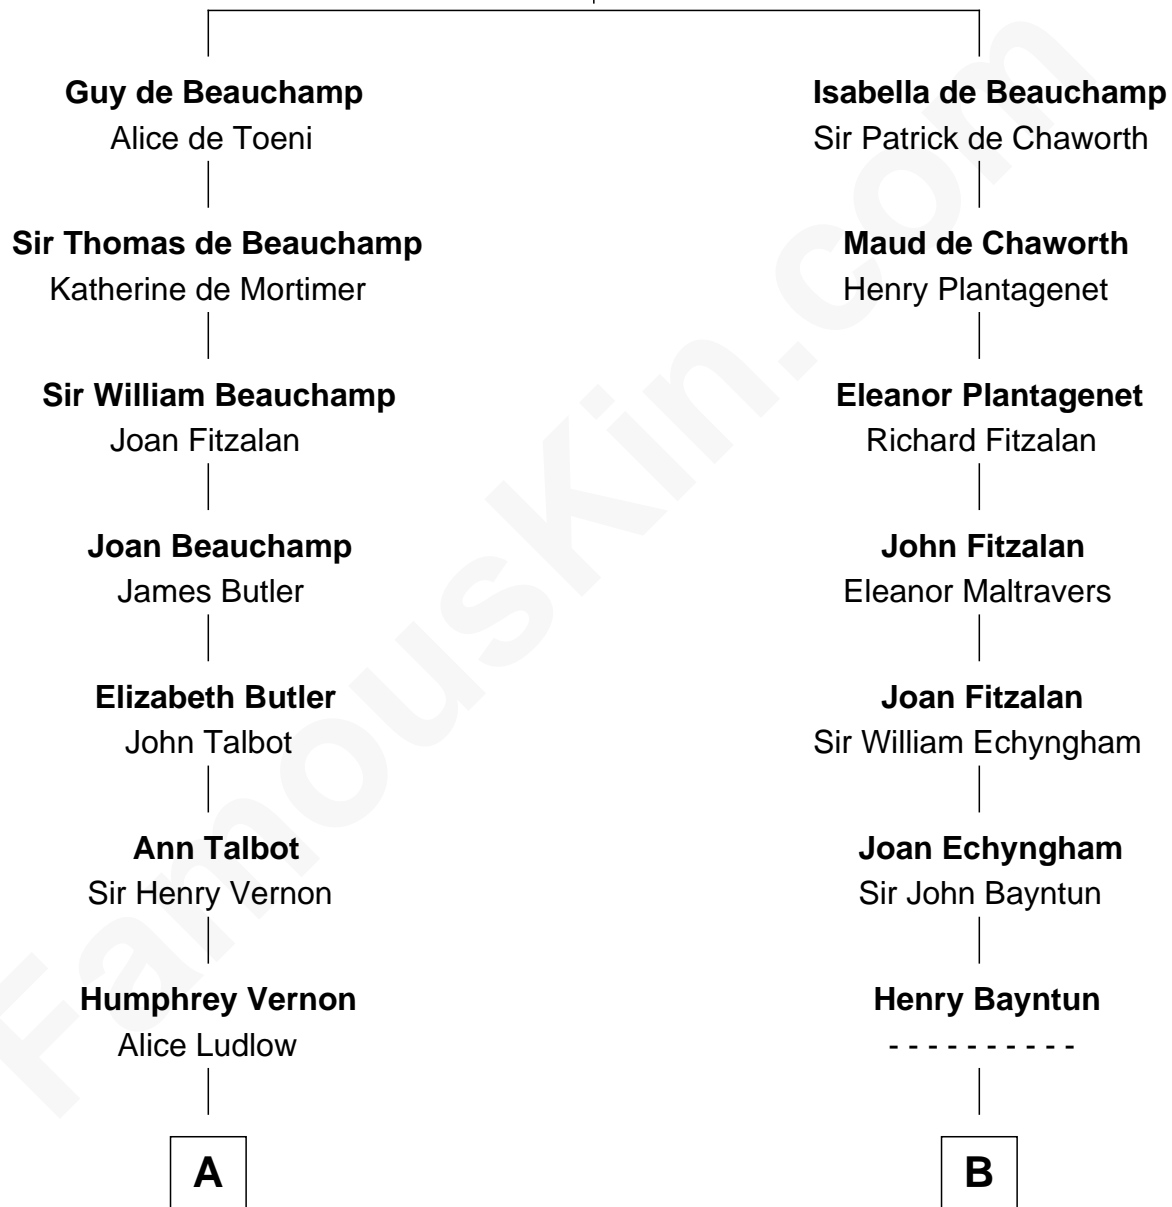

# FamousKin.com Relationship Chart of

**Sarah Ferguson**

*Duchess of York*

17th cousin 4 times removed of

**Samuel Cony**

*31st Governor of Maine*

**William de Beauchamp**

Maud FitzJohn

**C**

**Louisa Jane Hamilton**

William Henry Walter Montagu-Douglas-Scott

**Herbert Andrew Montagu-Douglas-Scott**

Marie Josephine Edwards

**Marian Louisa Montagu-Douglas-Scott**

Andrew Henry Ferguson

**Ronald Ivor Ferguson**

Susan Mary Wright

**Sarah Ferguson**

*Duchess of York*