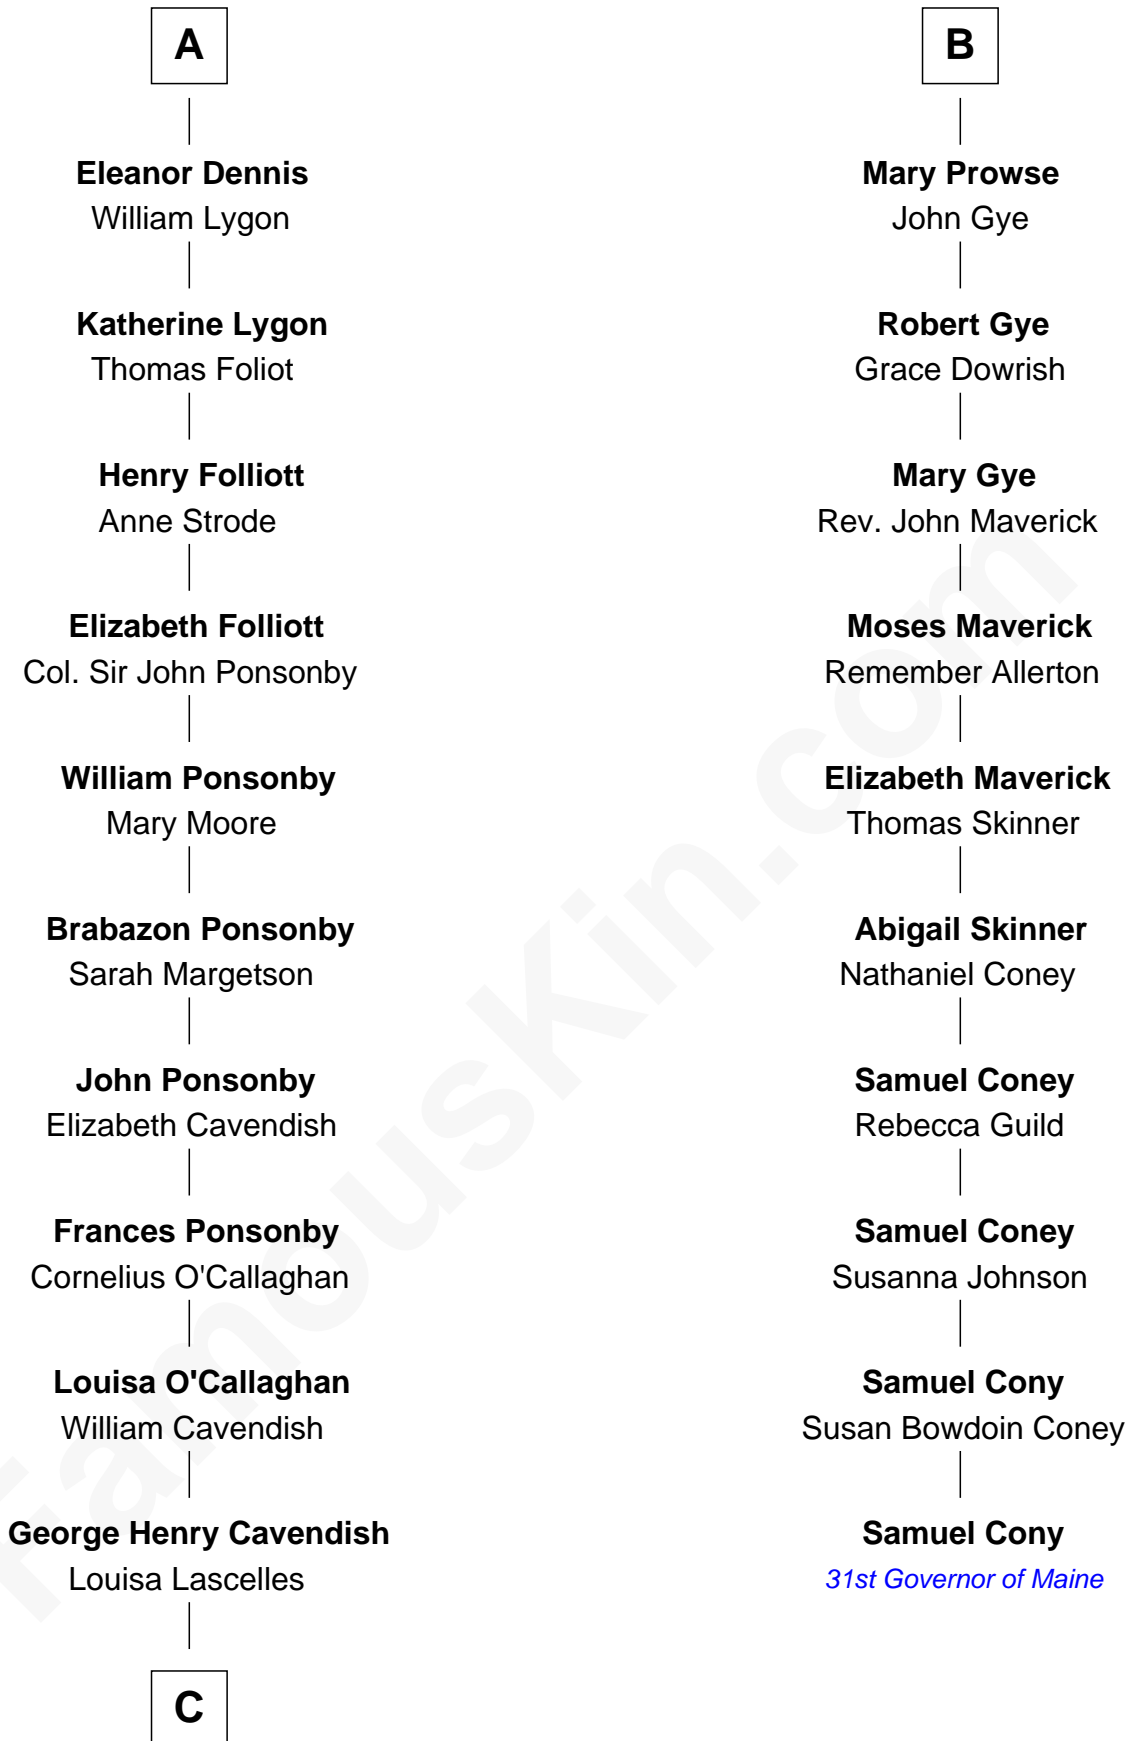

# FamousKin.com Relationship Chart of

**Sarah Ferguson**

*Duchess of York*

16th cousin 5 times removed of

**Samuel Cony**

*31st Governor of Maine*

**Richard Fitzalan**

Alice de Saluzzo

**C**

—  
**Susan Henrietta Cavendish**

Henry Robert Brand

—  
**Margaret Brand**

Algernon Francis Holford Ferguson

—  
**Andrew Henry Ferguson**

Marian Louisa Montagu-Douglas-Scott

—  
**Ronald Ivor Ferguson**

Susan Mary Wright

—  
**Sarah Ferguson**

*Duchess of York*