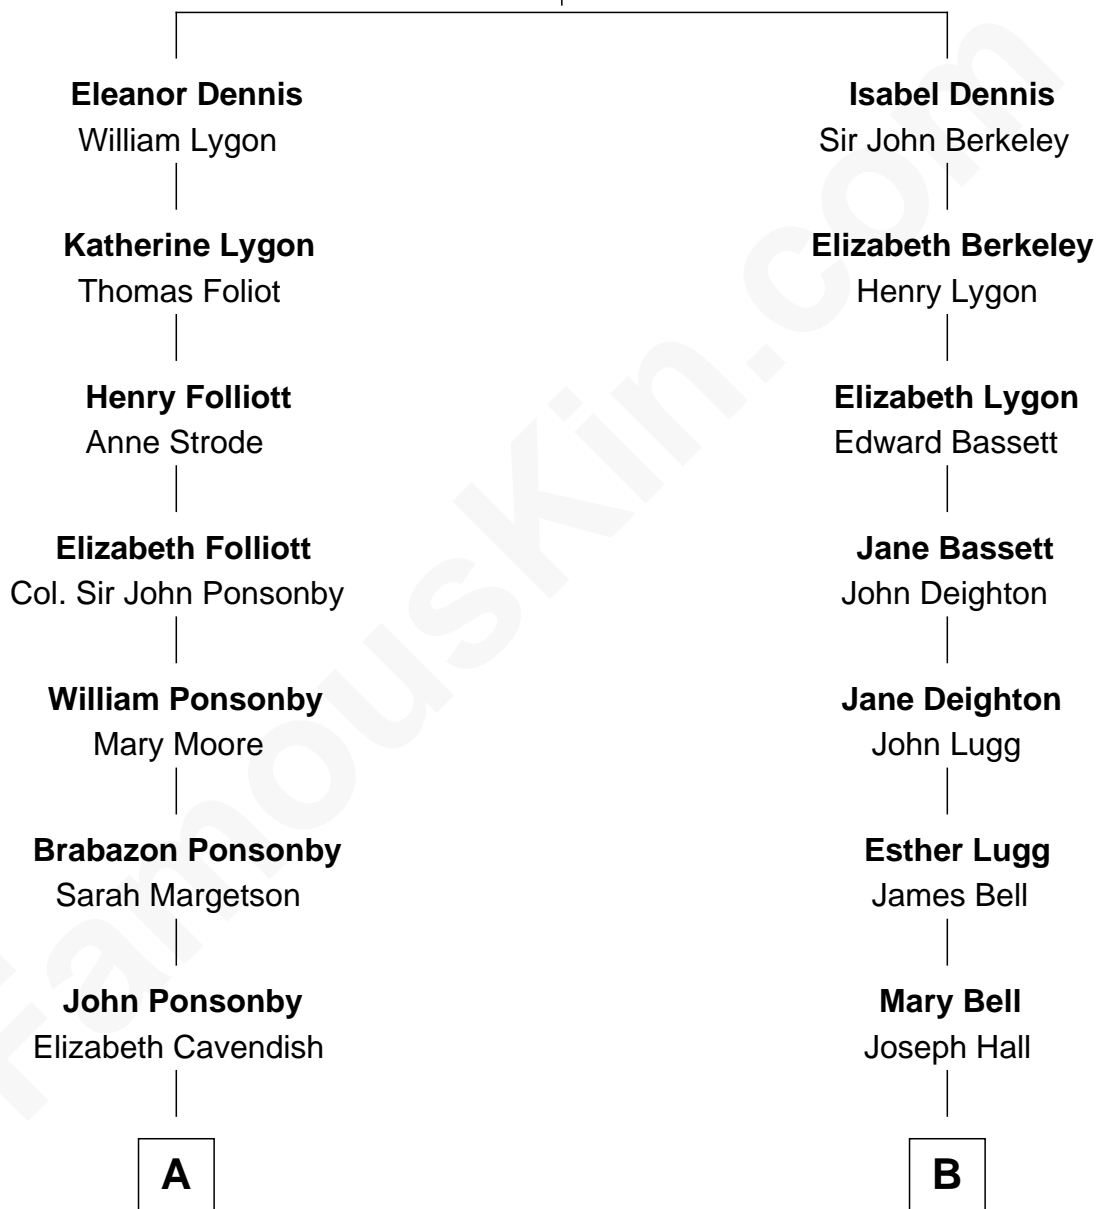

# FamousKin.com Relationship Chart of

**Sarah Ferguson**

*Duchess of York*

14th cousin 1 time removed of

**Geena Davis**

*Movie and TV Actress*

**Sir William Dennis**

Anne Berkeley

**A**

**Frances Ponsonby**  
Cornelius O'Callaghan

**Louisa O'Callaghan**  
William Cavendish

**George Henry Cavendish**  
Louisa Lascelles

**Susan Henrietta Cavendish**  
Henry Robert Brand

**Margaret Brand**  
Algernon Francis Holford Ferguson

**Andrew Henry Ferguson**  
Marian Louisa Montagu-Douglas-Scott

**Ronald Ivor Ferguson**  
Susan Mary Wright

**Sarah Ferguson**  
*Duchess of York*

**B**

**Nathaniel Hall**  
Tabitha Willis

**Stephen Hall**  
Elizabeth Dean

**Seth Hall**  
Selina Robinson

**Barnum Hall**  
Hannah Richards

**Lysander Richards Hall**  
Rachel Bassett

**Elbert Lysander Hall**  
Lucy J. Price

**Florence Martha Hall**  
Dr. William Henry Cook

**Lucille Martha Cook**  
William Frank Davis