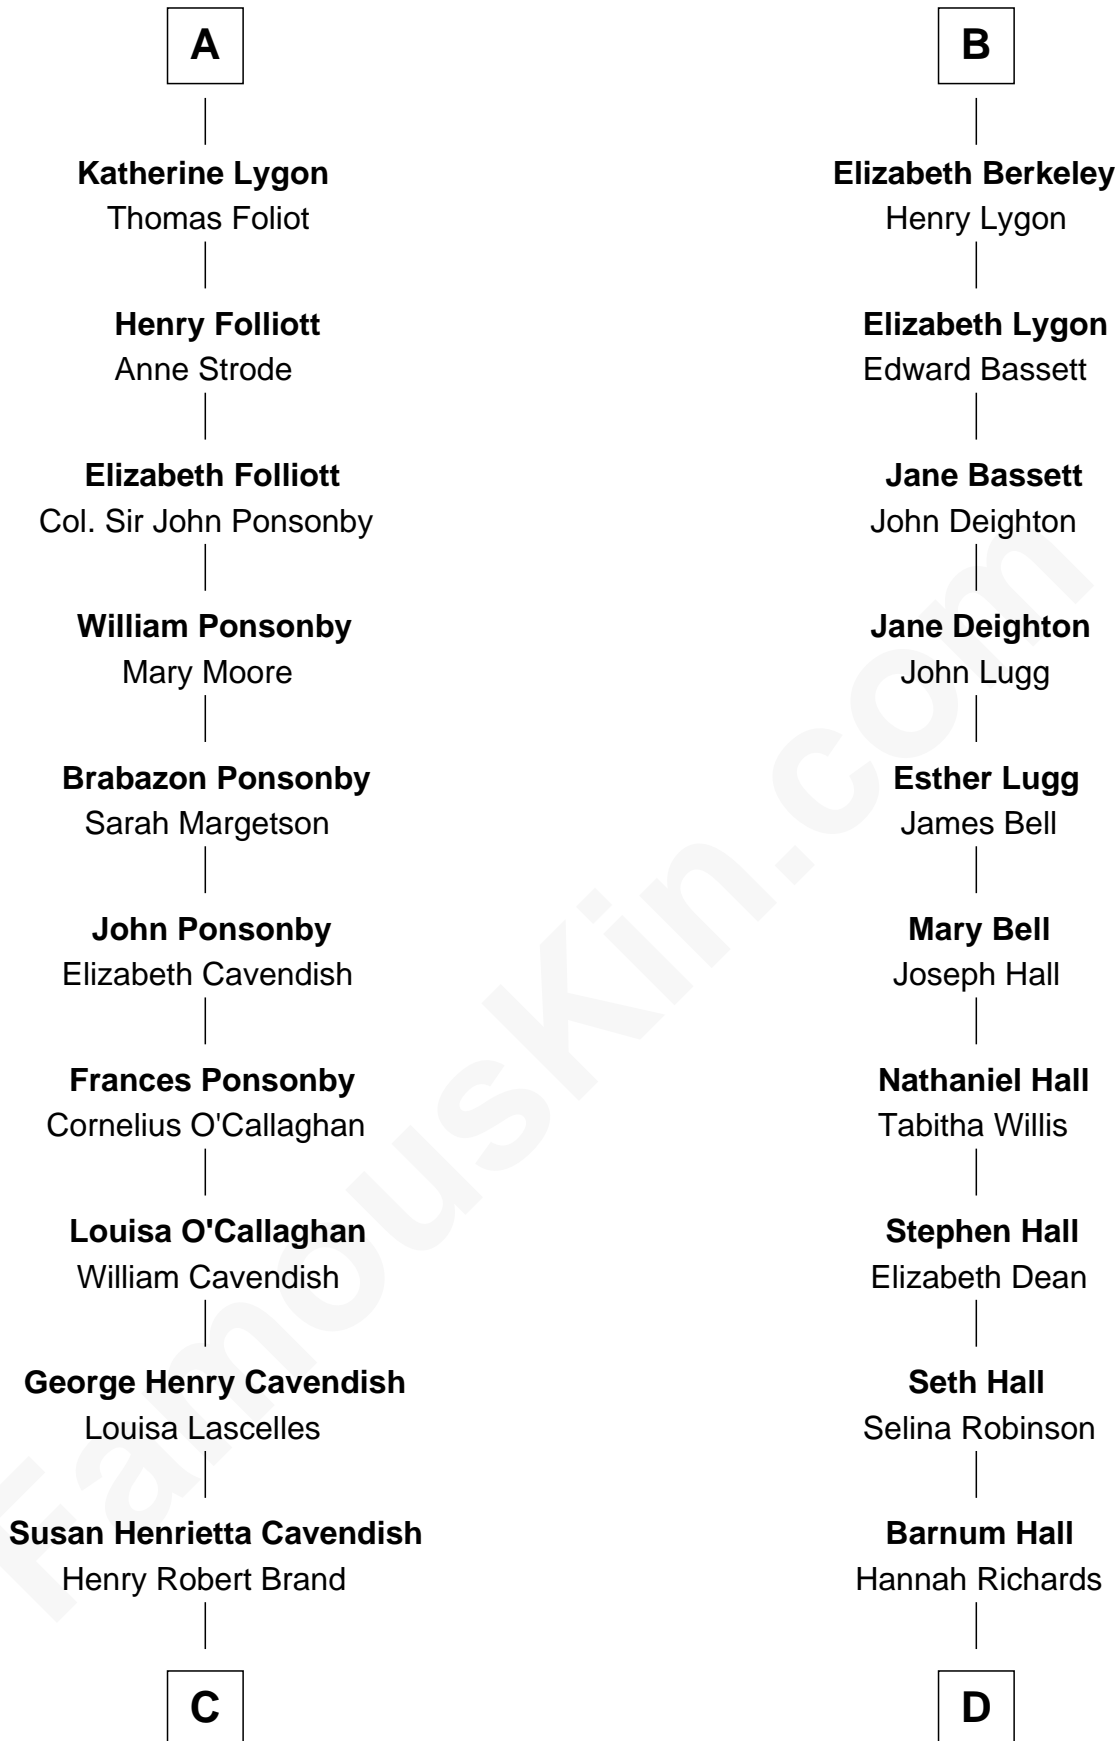

# FamousKin.com Relationship Chart of

**Sarah Ferguson**

*Duchess of York*

20th cousin 1 time removed of

**Geena Davis**

*Movie and TV Actress*

**Edmund Fitzalan**

Alice de Warenne

**C**

**Margaret Brand**  
Algernon Francis Holford Ferguson

**Andrew Henry Ferguson**  
Marian Louisa Montagu-Douglas-Scott

**Ronald Ivor Ferguson**  
Susan Mary Wright

**Sarah Ferguson**  
*Duchess of York*

**D**

**Lysander Richards Hall**  
Rachel Bassett

**Elbert Lysander Hall**  
Lucy J. Price

**Florence Martha Hall**  
Dr. William Henry Cook

**Lucille Martha Cook**  
William Frank Davis

**Geena Davis**  
*Movie and TV Actress*