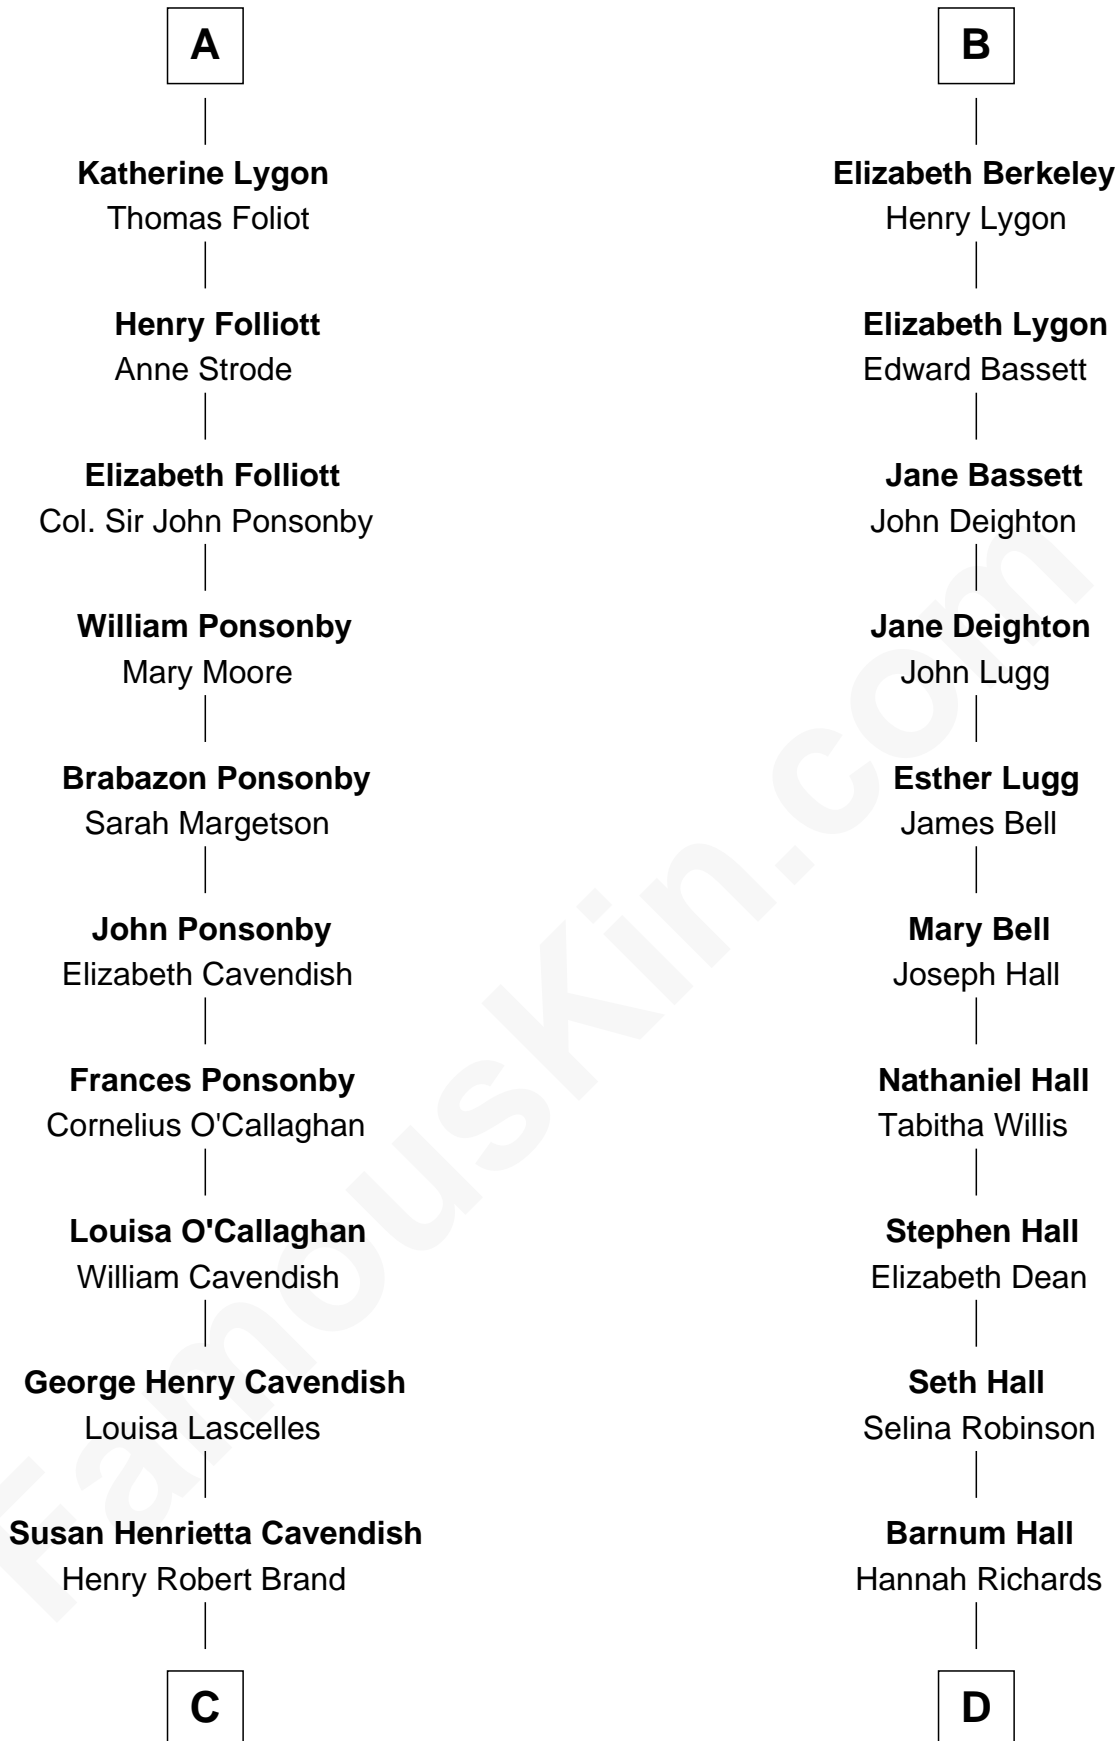

FamousKin.com Relationship Chart of

Sarah Ferguson

Duchess of York

20th cousin 1 time removed of

Geena Davis

Movie and TV Actress

Humphrey de Bohun

Elizabeth Plantagenet

Sir William de Bohun
Elizabeth de Badlesmere

Elizabeth de Bohun
Sir Richard Fitzalan

Elizabeth Fitzalan
Sir Thomas Mowbray

Isabel Mowbray
Sir James Berkeley

Maurice Berkeley
Isabel Mead

Anne Berkeley
Sir William Dennis

Eleanor Dennis
William Lygon

A

Sir William de Bohun
Elizabeth de Badlesmere

Elizabeth de Bohun
Sir Richard Fitzalan

Elizabeth Fitzalan
Sir Thomas Mowbray

Isabel Mowbray
Sir James Berkeley

Maurice Berkeley
Isabel Mead

Anne Berkeley
Sir William Dennis

Isabel Dennis
Sir John Berkeley

B

C

Margaret Brand
Algernon Francis Holford Ferguson

Andrew Henry Ferguson
Marian Louisa Montagu-Douglas-Scott

Ronald Ivor Ferguson
Susan Mary Wright