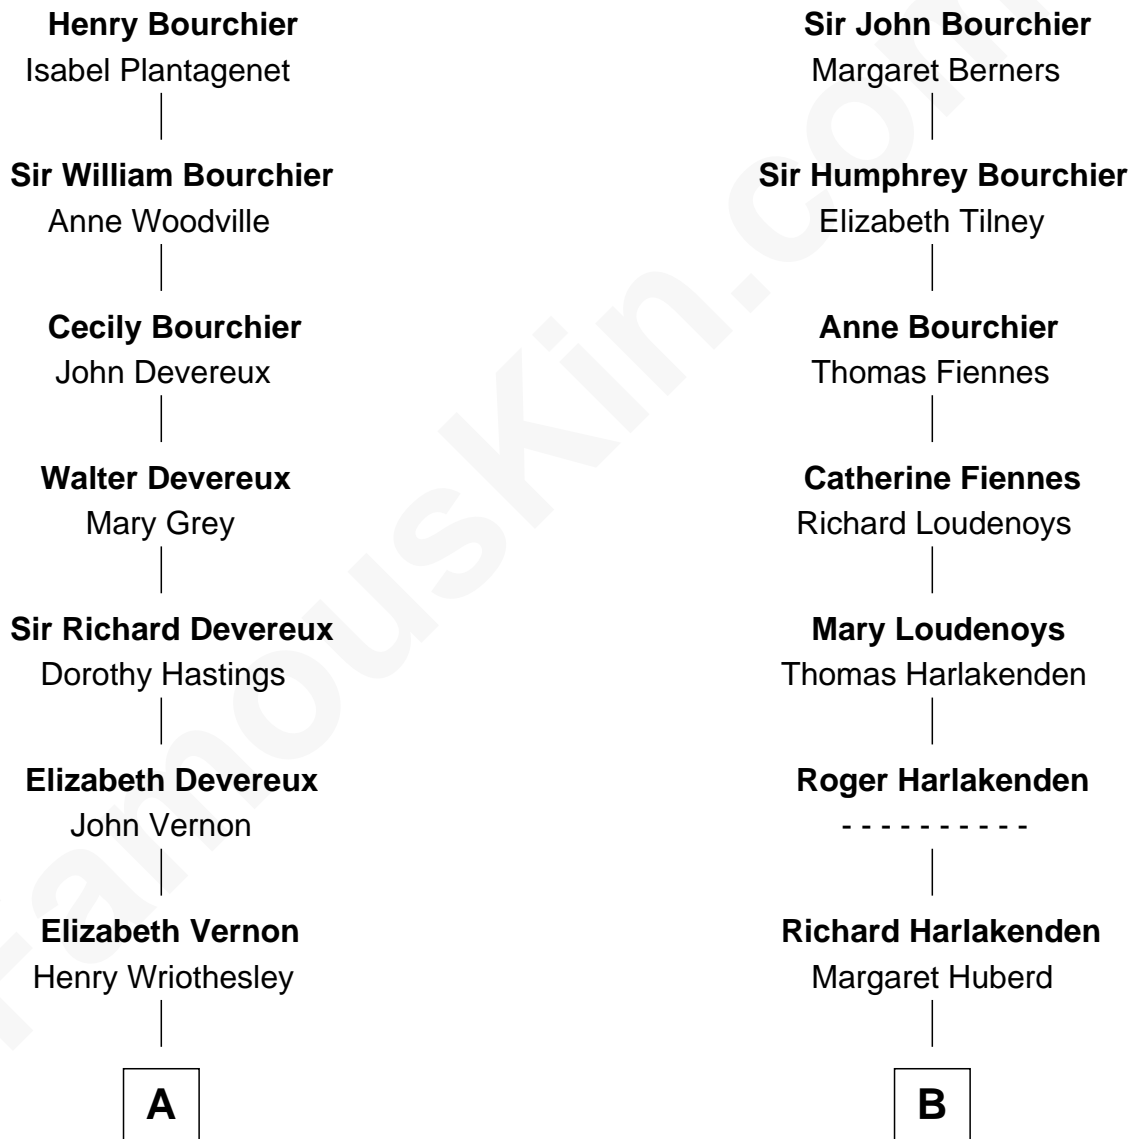

FamousKin.com Relationship Chart of

Sarah Ferguson

Duchess of York

16th cousin 2 times removed of

Frank Lloyd Wright

American Architect

Sir William Bouchier

Anne Plantagenet

A

Thomas Wriothesley
Rachel Massüe de Ruvigny

Rachel Wriothesley
William Russell

Sir Wriothesley Russell
Elizabeth Howland

John Russell
Gertrude Leveson-Gower

Francis Russell
Elizabeth Keppel

Sir John Russell
Georgiana Gordon

Louisa Jane Russell
James Hamilton

Louisa Jane Hamilton
William Henry Walter Montagu-Douglas-Scott

Herbert Andrew Montagu-Douglas-Scott
Marie Josephine Edwards

Marian Louisa Montagu-Douglas-Scott
Andrew Henry Ferguson