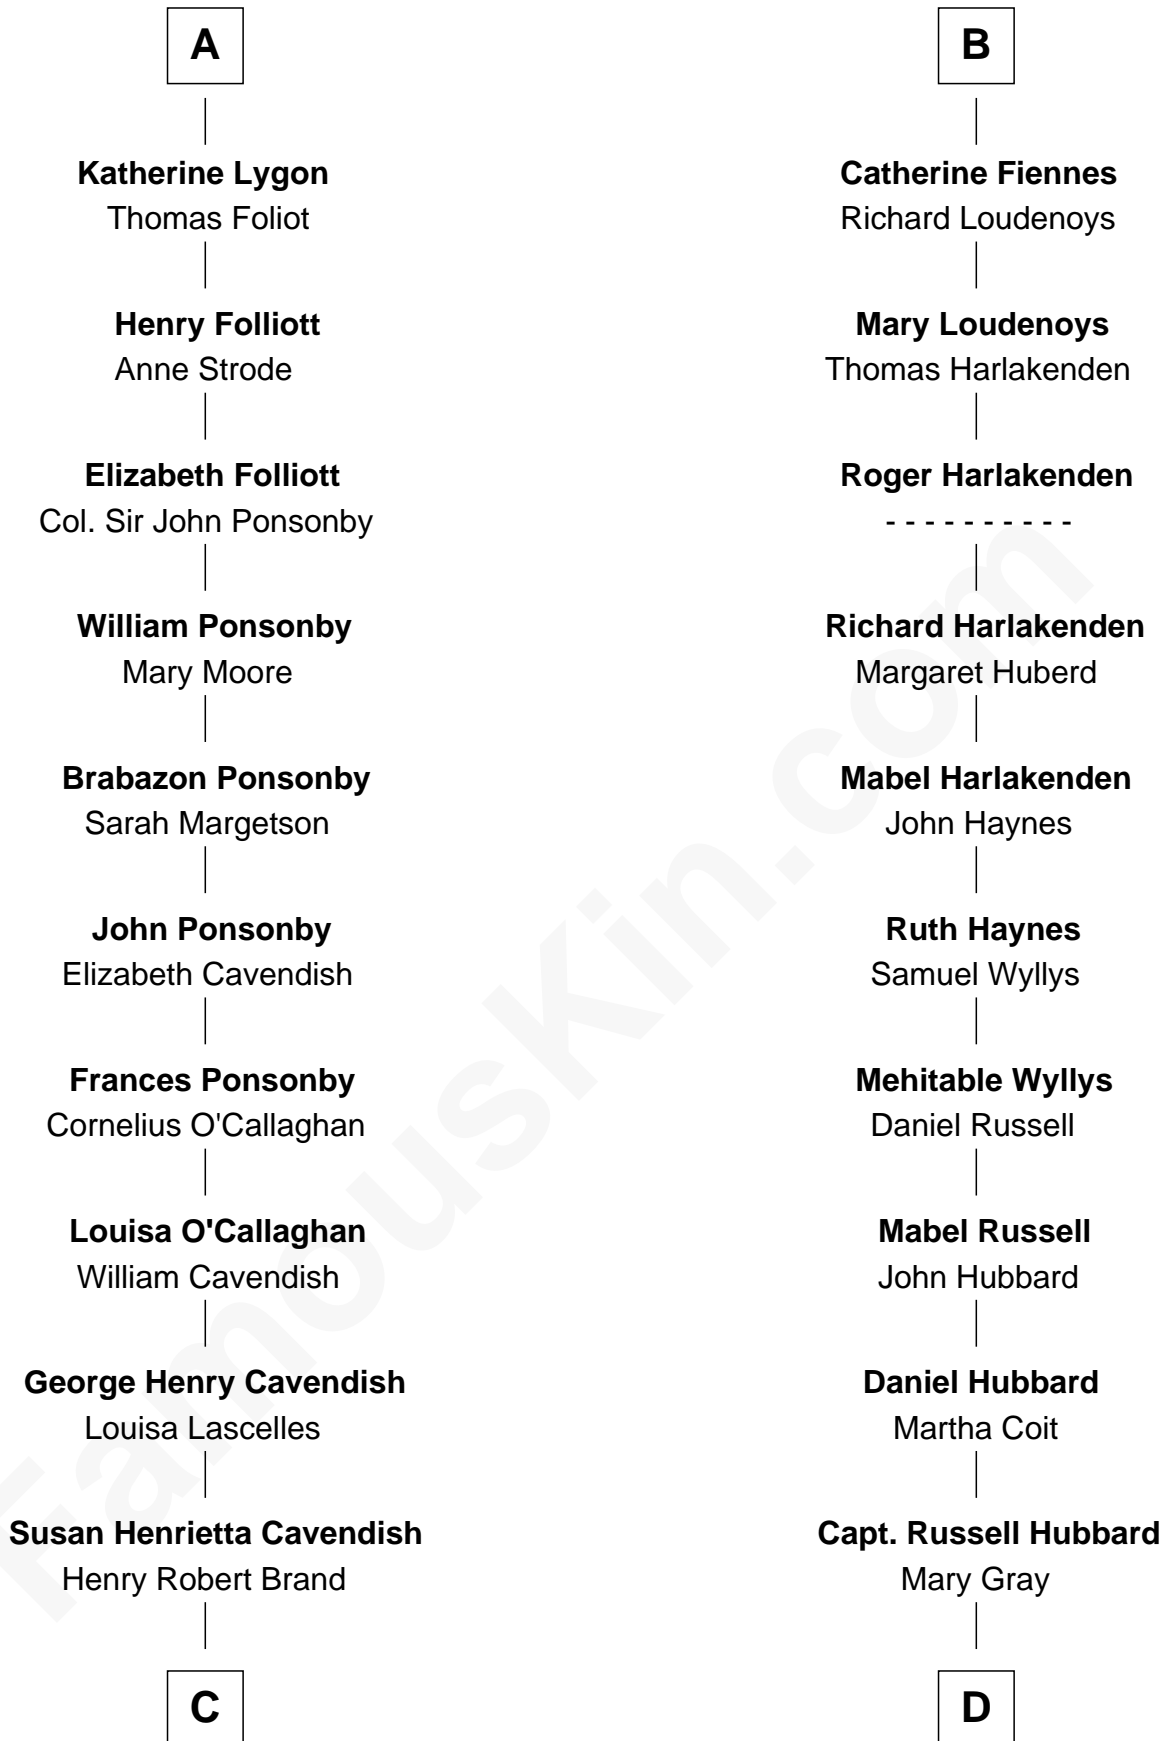

FamousKin.com Relationship Chart of

Sarah Ferguson

Duchess of York

20th cousin of

Frank Lloyd Wright

American Architect

Henry Plantagenet

Maud de Chaworth

C

Margaret Brand
Algernon Francis Holford Ferguson

Andrew Henry Ferguson
Marian Louisa Montagu-Douglas-Scott

Ronald Ivor Ferguson
Susan Mary Wright

Sarah Ferguson
Duchess of York

D

Martha Hubbard
David Wright