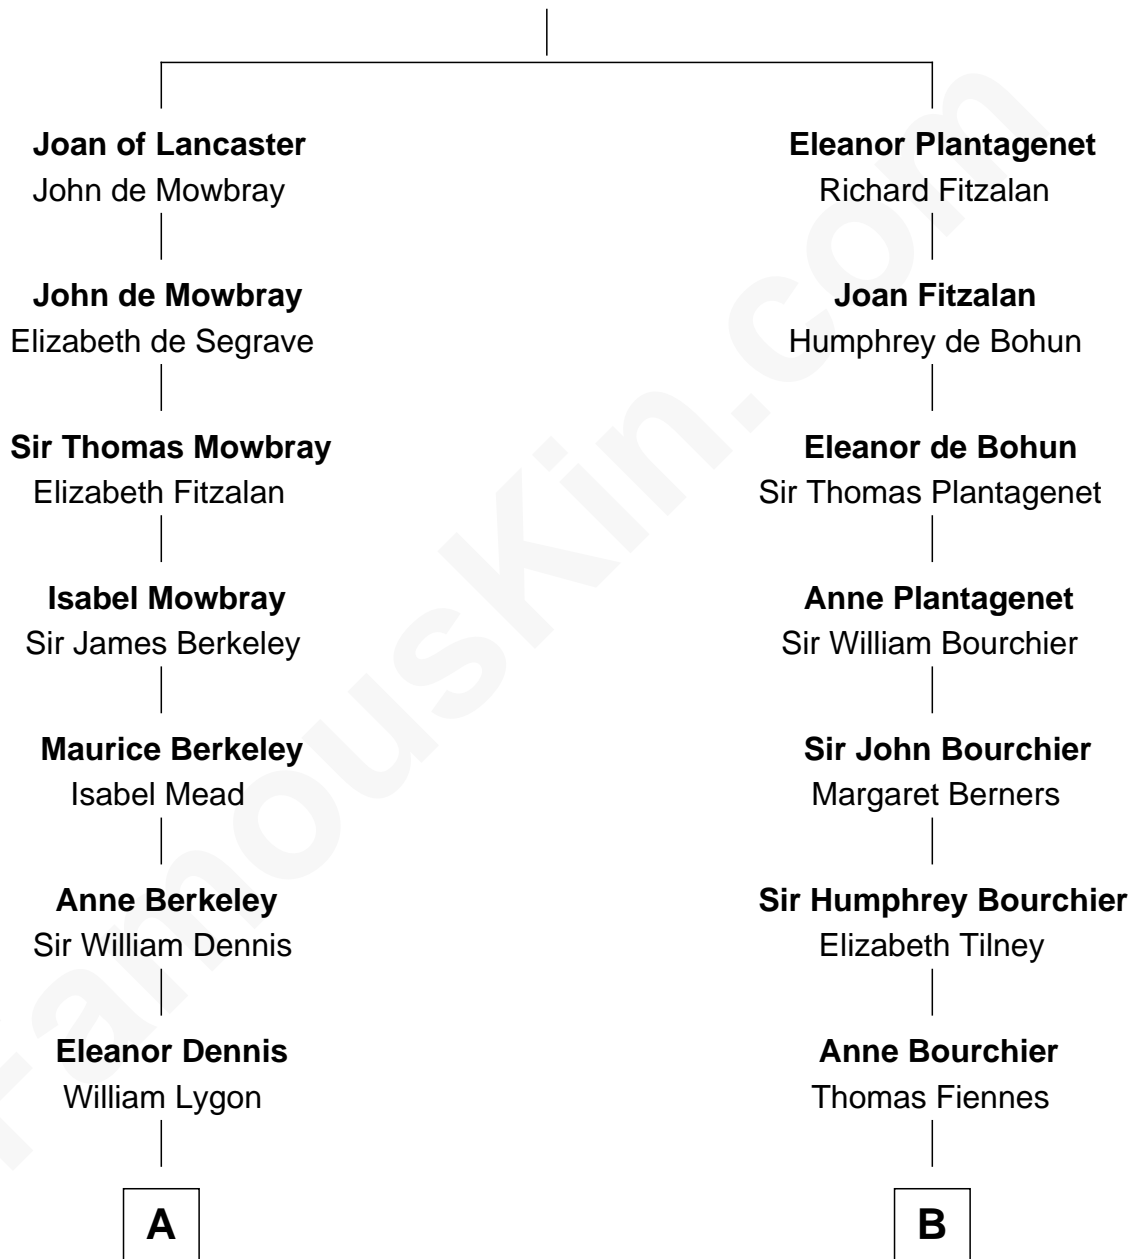

FamousKin.com Relationship Chart of

Sarah Ferguson

Duchess of York

20th cousin of

Frank Lloyd Wright

American Architect

Henry Plantagenet

Maud de Chaworth

C

Margaret Brand
Algernon Francis Holford Ferguson

Andrew Henry Ferguson
Marian Louisa Montagu-Douglas-Scott

Ronald Ivor Ferguson
Susan Mary Wright

Sarah Ferguson
Duchess of York

D

Martha Hubbard
David Wright