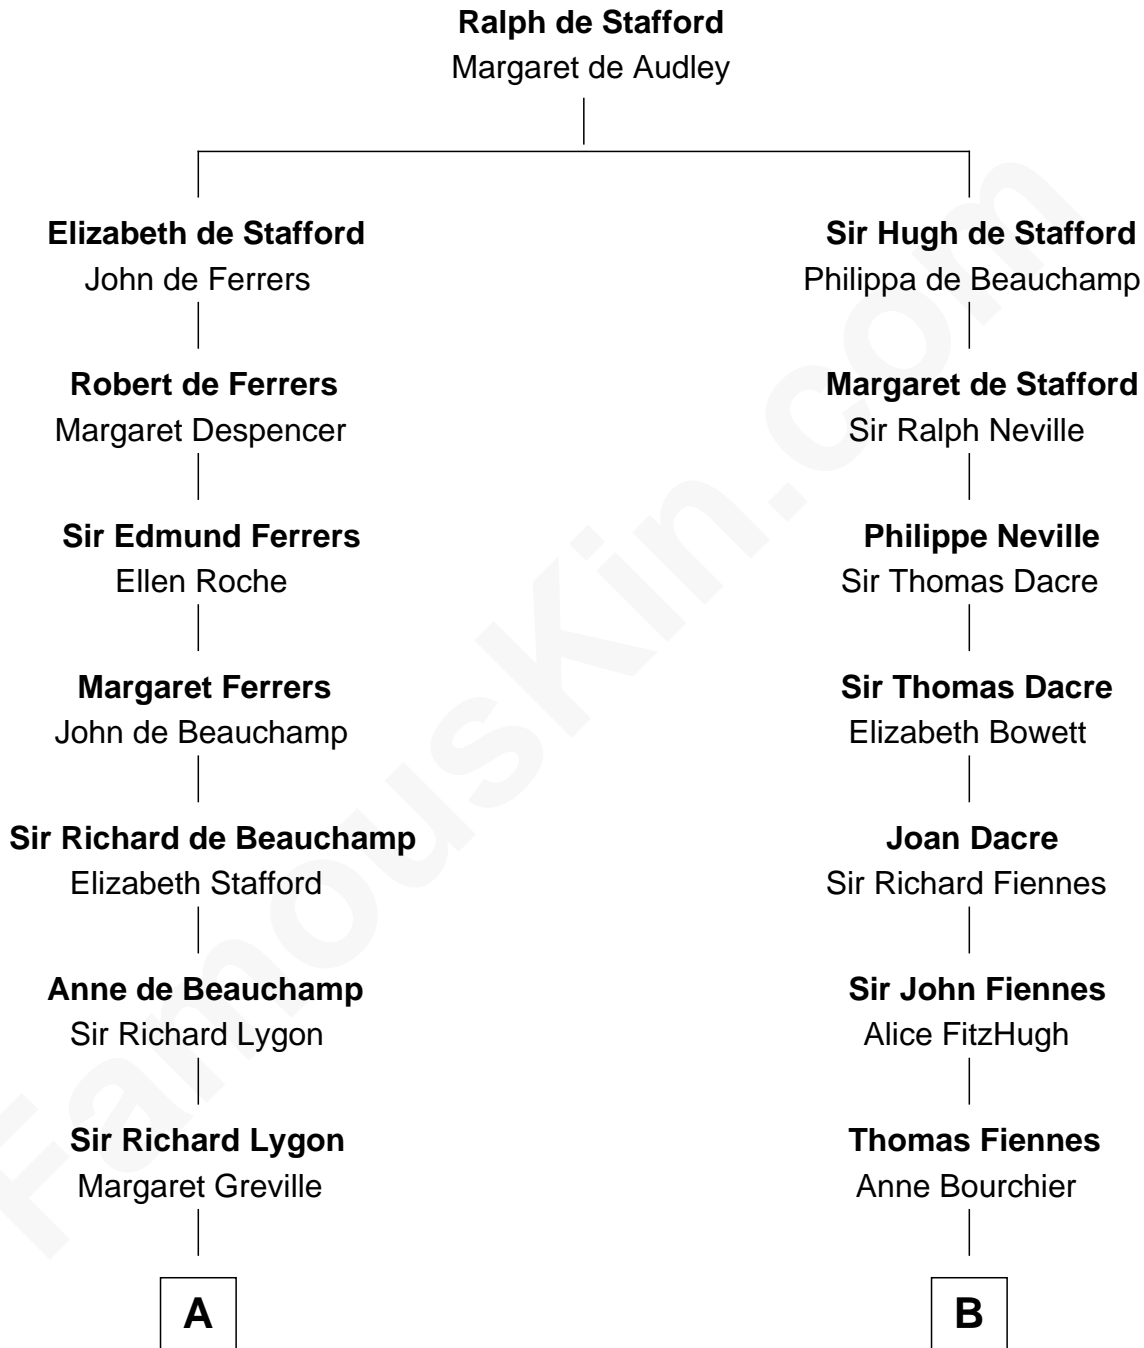

FamousKin.com Relationship Chart of

Sarah Ferguson

Duchess of York

20th cousin 1 time removed of

Frank Lloyd Wright

American Architect

C

Susan Henrietta Cavendish

Henry Robert Brand

Margaret Brand

Algernon Francis Holford Ferguson

Andrew Henry Ferguson

Marian Louisa Montagu-Douglas-Scott

Ronald Ivor Ferguson

Susan Mary Wright

Sarah Ferguson