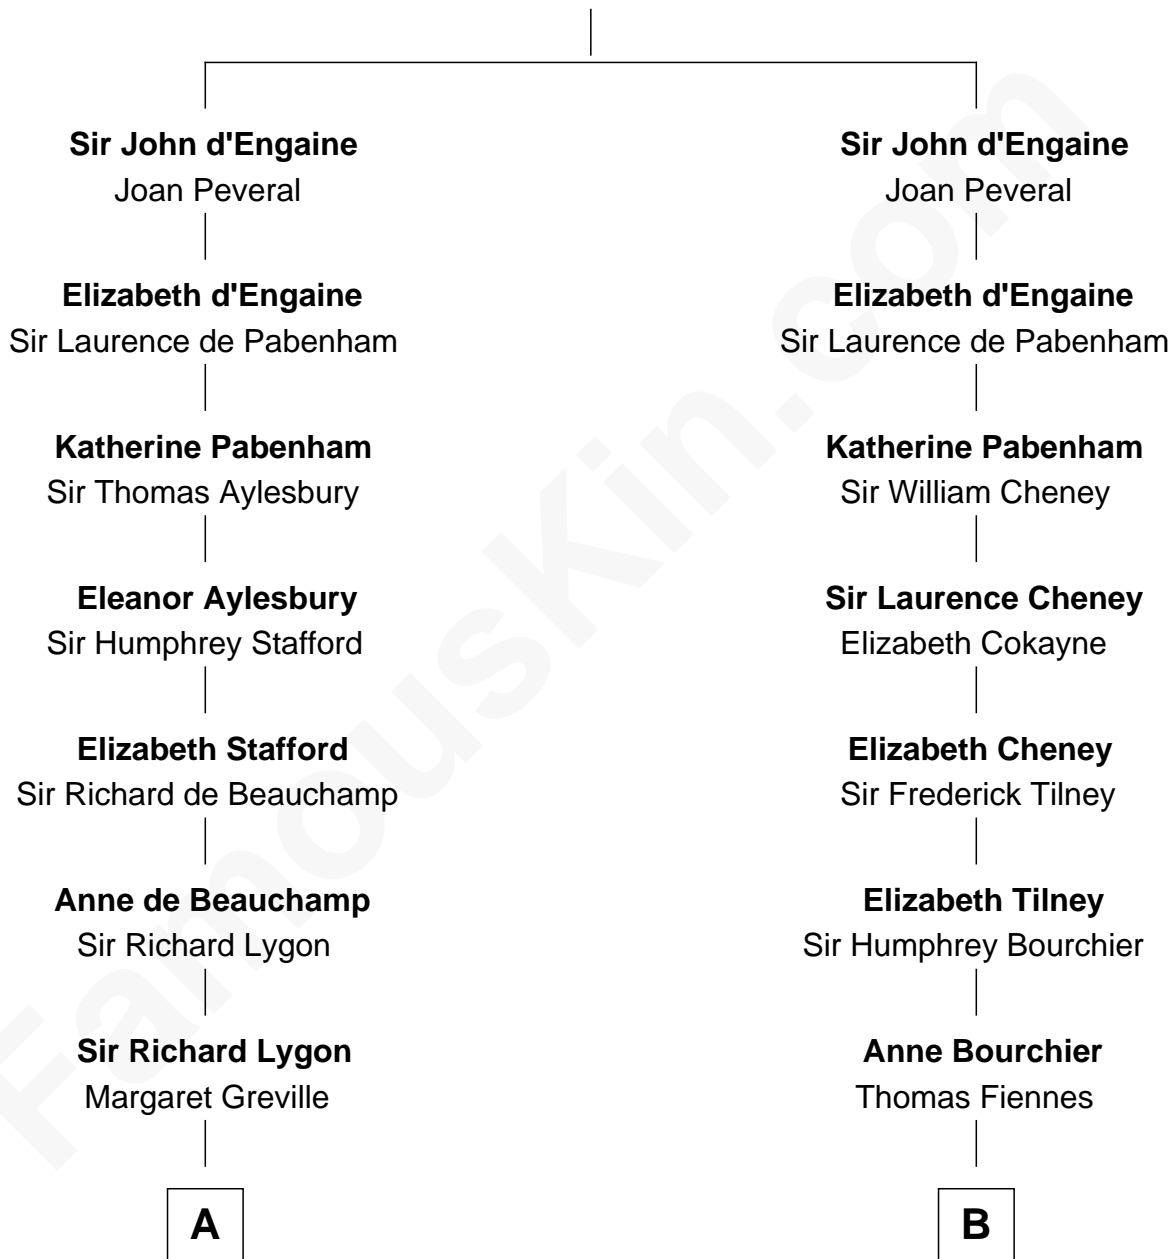

FamousKin.com Relationship Chart of

Sarah Ferguson

Duchess of York

20th cousin 1 time removed of

Frank Lloyd Wright

American Architect

Sir Nicholas Engaine

Anice de Fauconberge

C

Susan Henrietta Cavendish

Henry Robert Brand

Margaret Brand

Algernon Francis Holford Ferguson

Andrew Henry Ferguson

Marian Louisa Montagu-Douglas-Scott

Ronald Ivor Ferguson