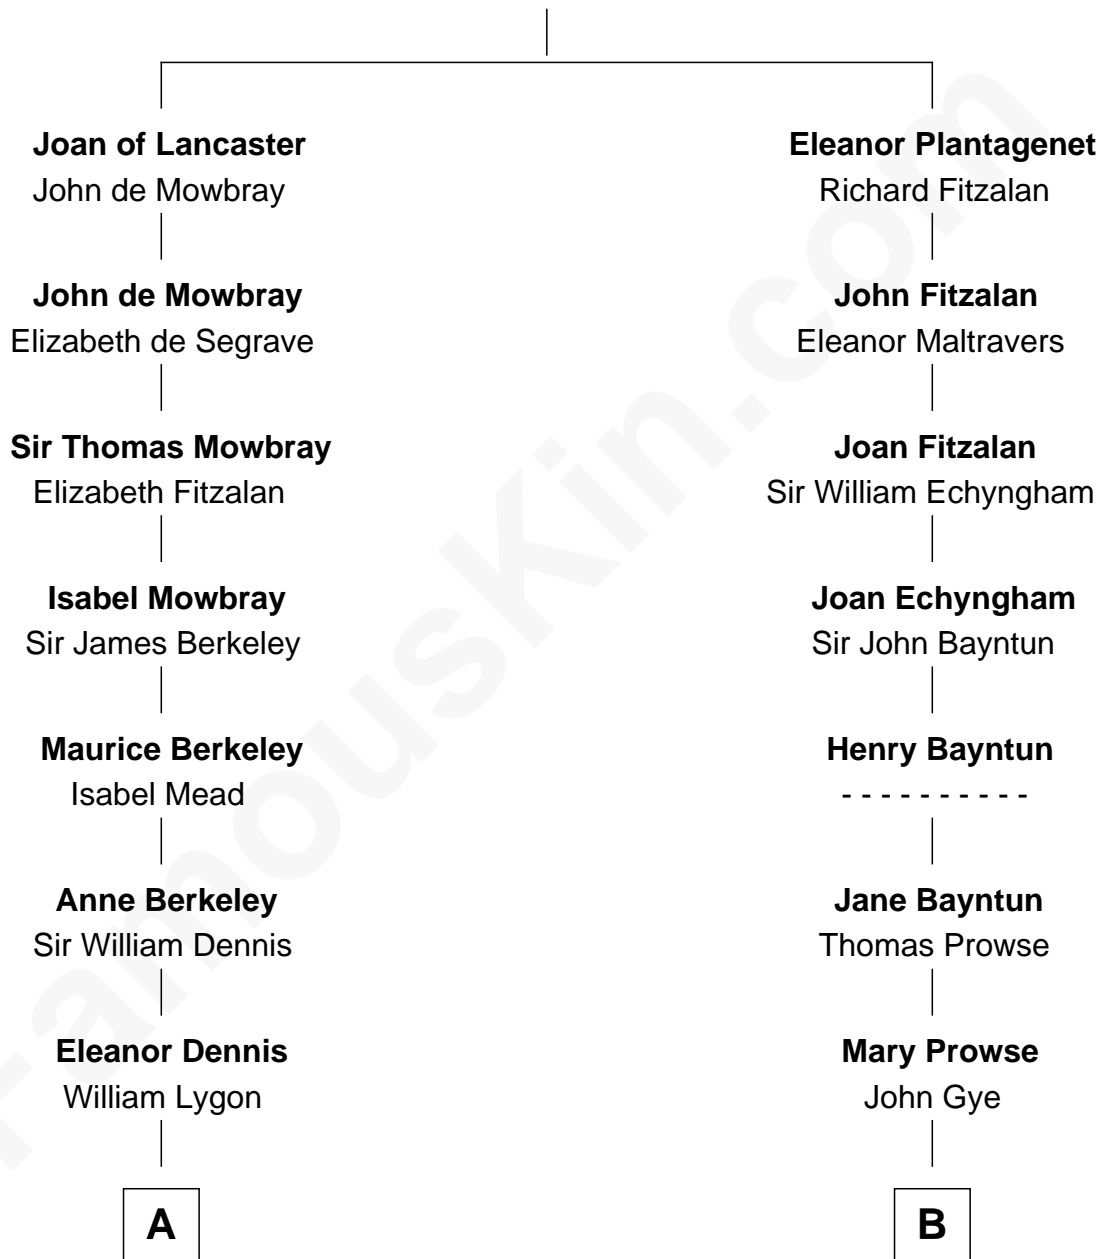

# FamousKin.com Relationship Chart of

**Sarah Ferguson**

*Duchess of York*

19th cousin 1 time removed of

**Kyra Sedgwick**

*TV and Movie Actress*

**Henry Plantagenet**

Maud de Chaworth

**C**

**Margaret Brand**  
Algernon Francis Holford Ferguson

**Andrew Henry Ferguson**  
Marian Louisa Montagu-Douglas-Scott

**Ronald Ivor Ferguson**  
Susan Mary Wright

**Sarah Ferguson**  
*Duchess of York*

**D**

**Helen Peabody**  
Robert Minturn Sedgwick

**Henry Dwight Sedgwick**  
Patricia Ann Rosenwald

**Kyra Sedgwick**  
*TV and Movie Actress*