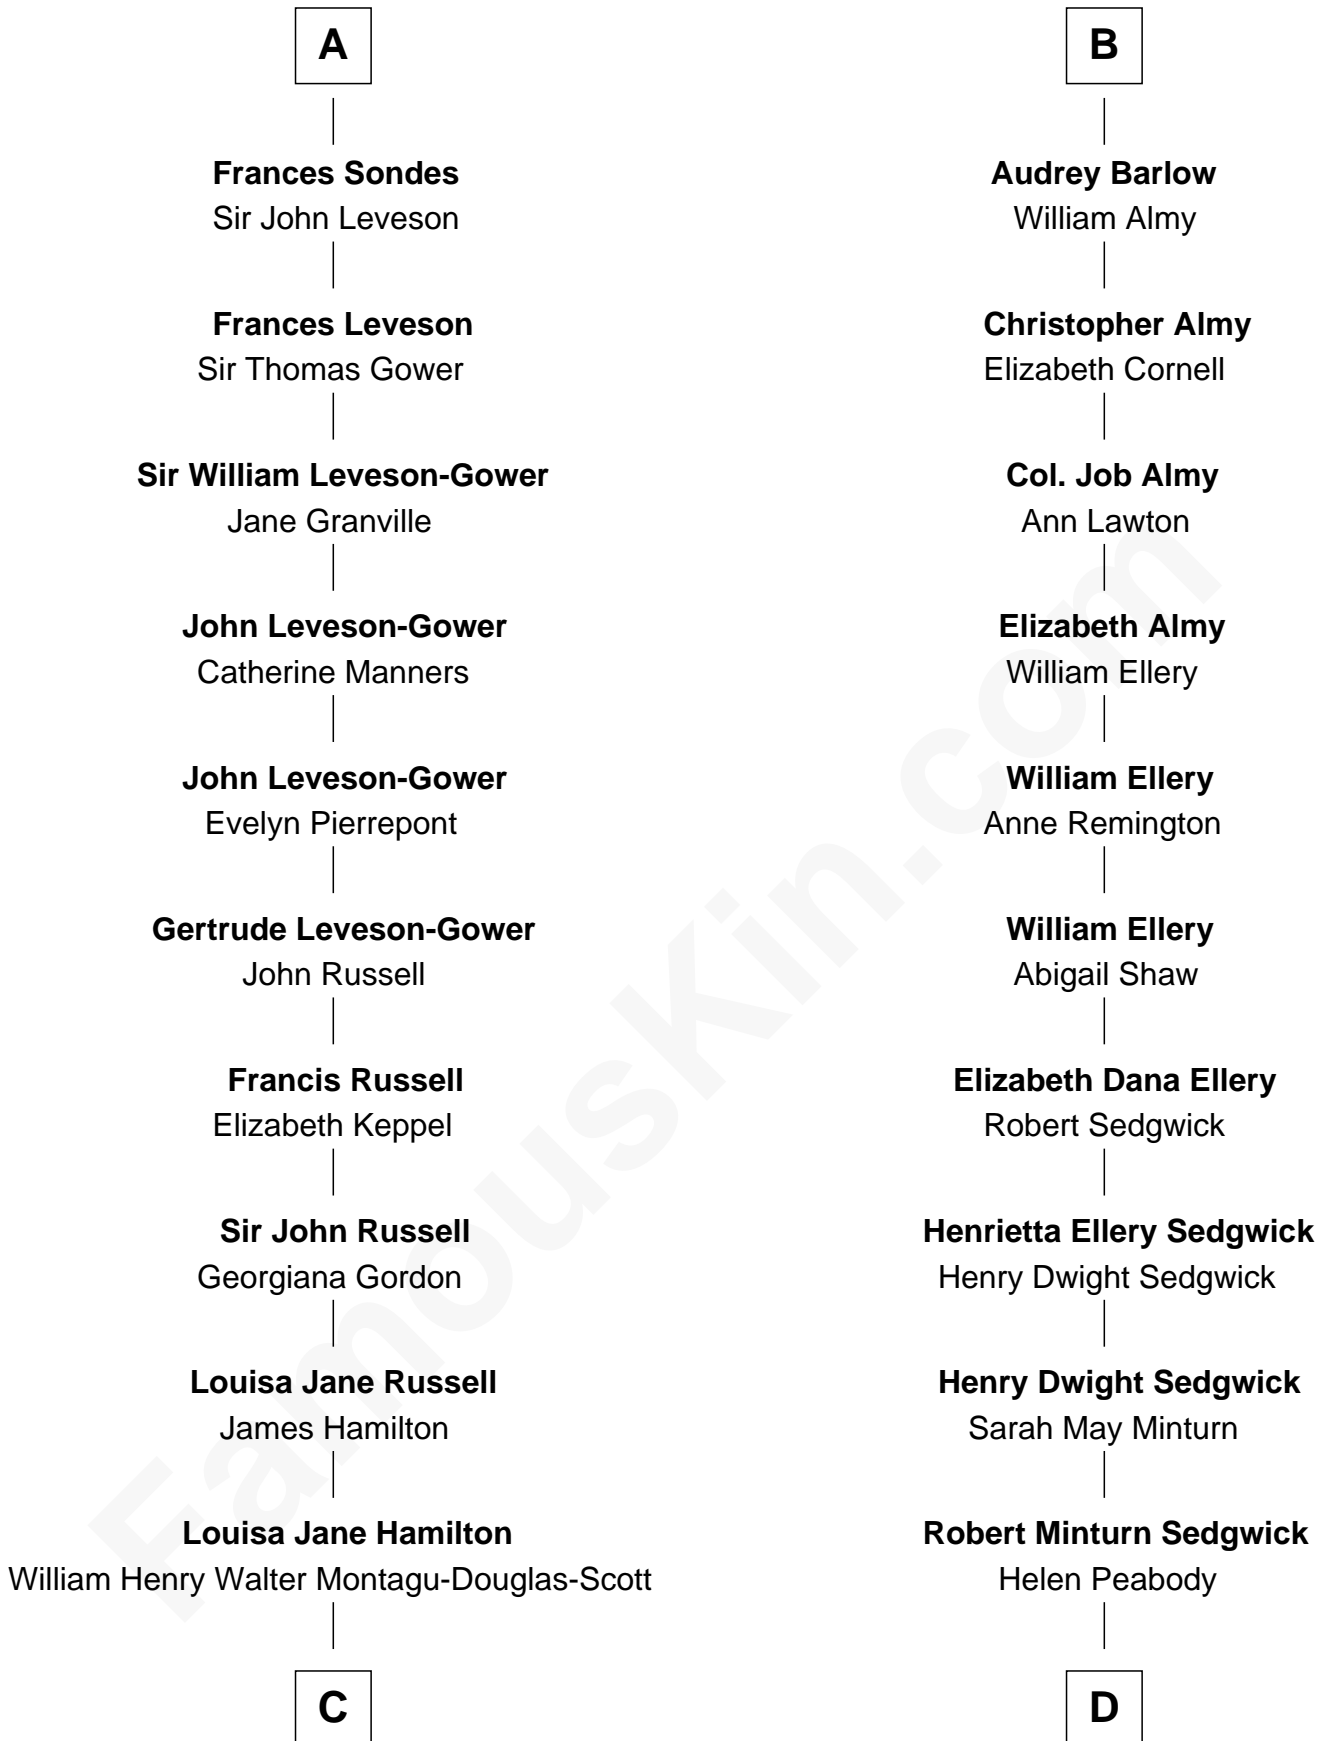

FamousKin.com Relationship Chart of

Sarah Ferguson

Duchess of York

18th cousin 2 times removed of

Kyra Sedgwick

TV and Movie Actress

Robert Poyntz
Katherine FitzNichol

C