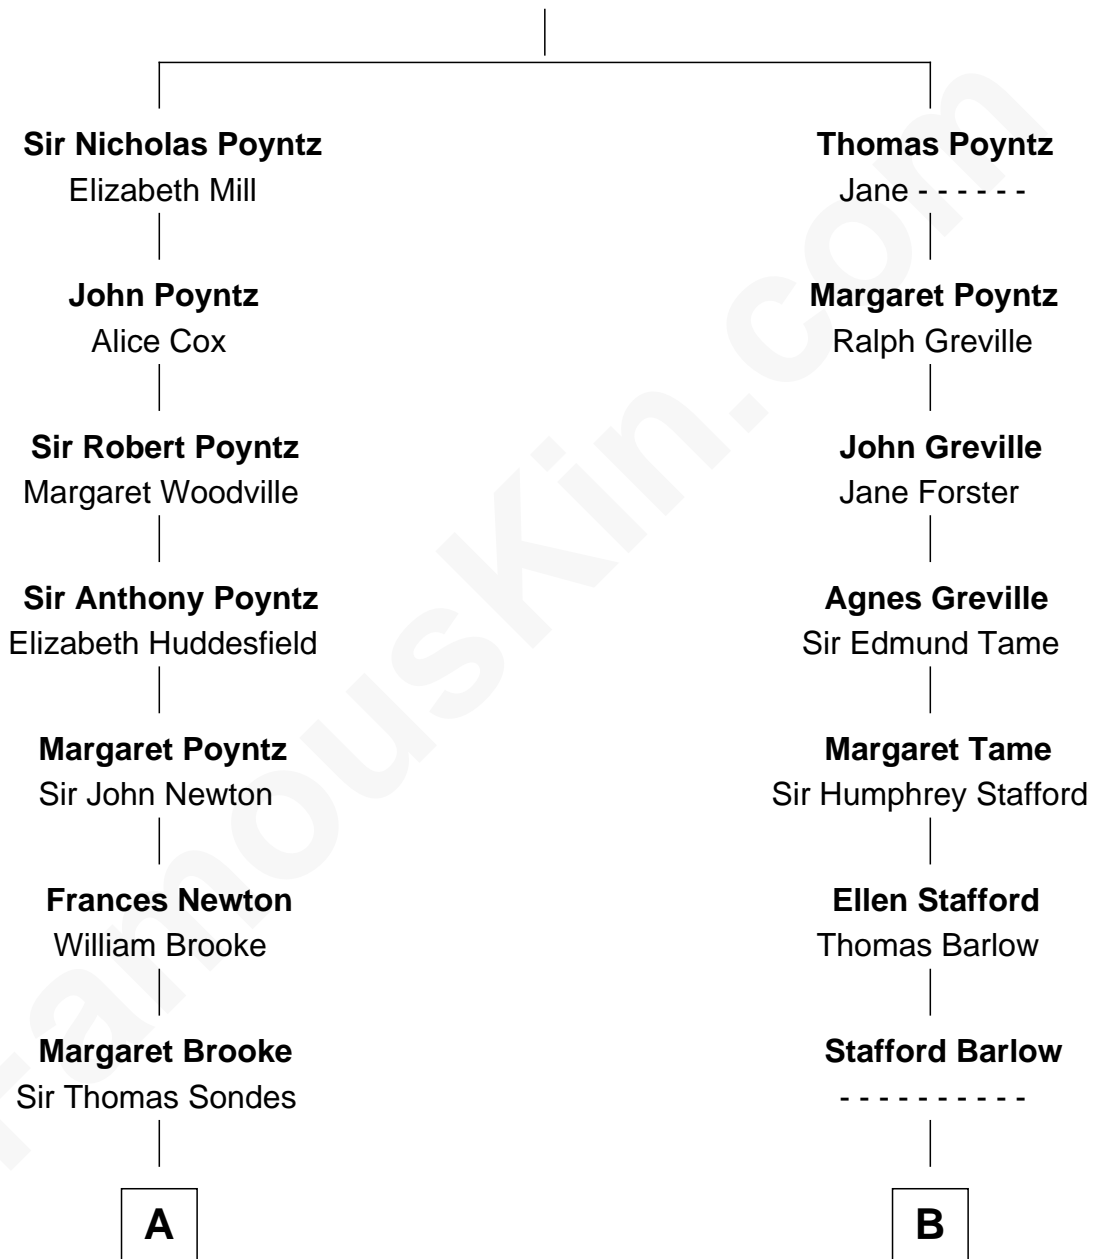

FamousKin.com Relationship Chart of

Sarah Ferguson

Duchess of York

18th cousin 2 times removed of

Kyra Sedgwick

TV and Movie Actress

Robert Poyntz
Katherine FitzNichol

C

Herbert Andrew Montagu-Douglas-Scott
Marie Josephine Edwards

Marian Louisa Montagu-Douglas-Scott
Andrew Henry Ferguson

Ronald Ivor Ferguson
Susan Mary Wright

Sarah Ferguson
Duchess of York

D

Henry Dwight Sedgwick
Patricia Ann Rosenwald