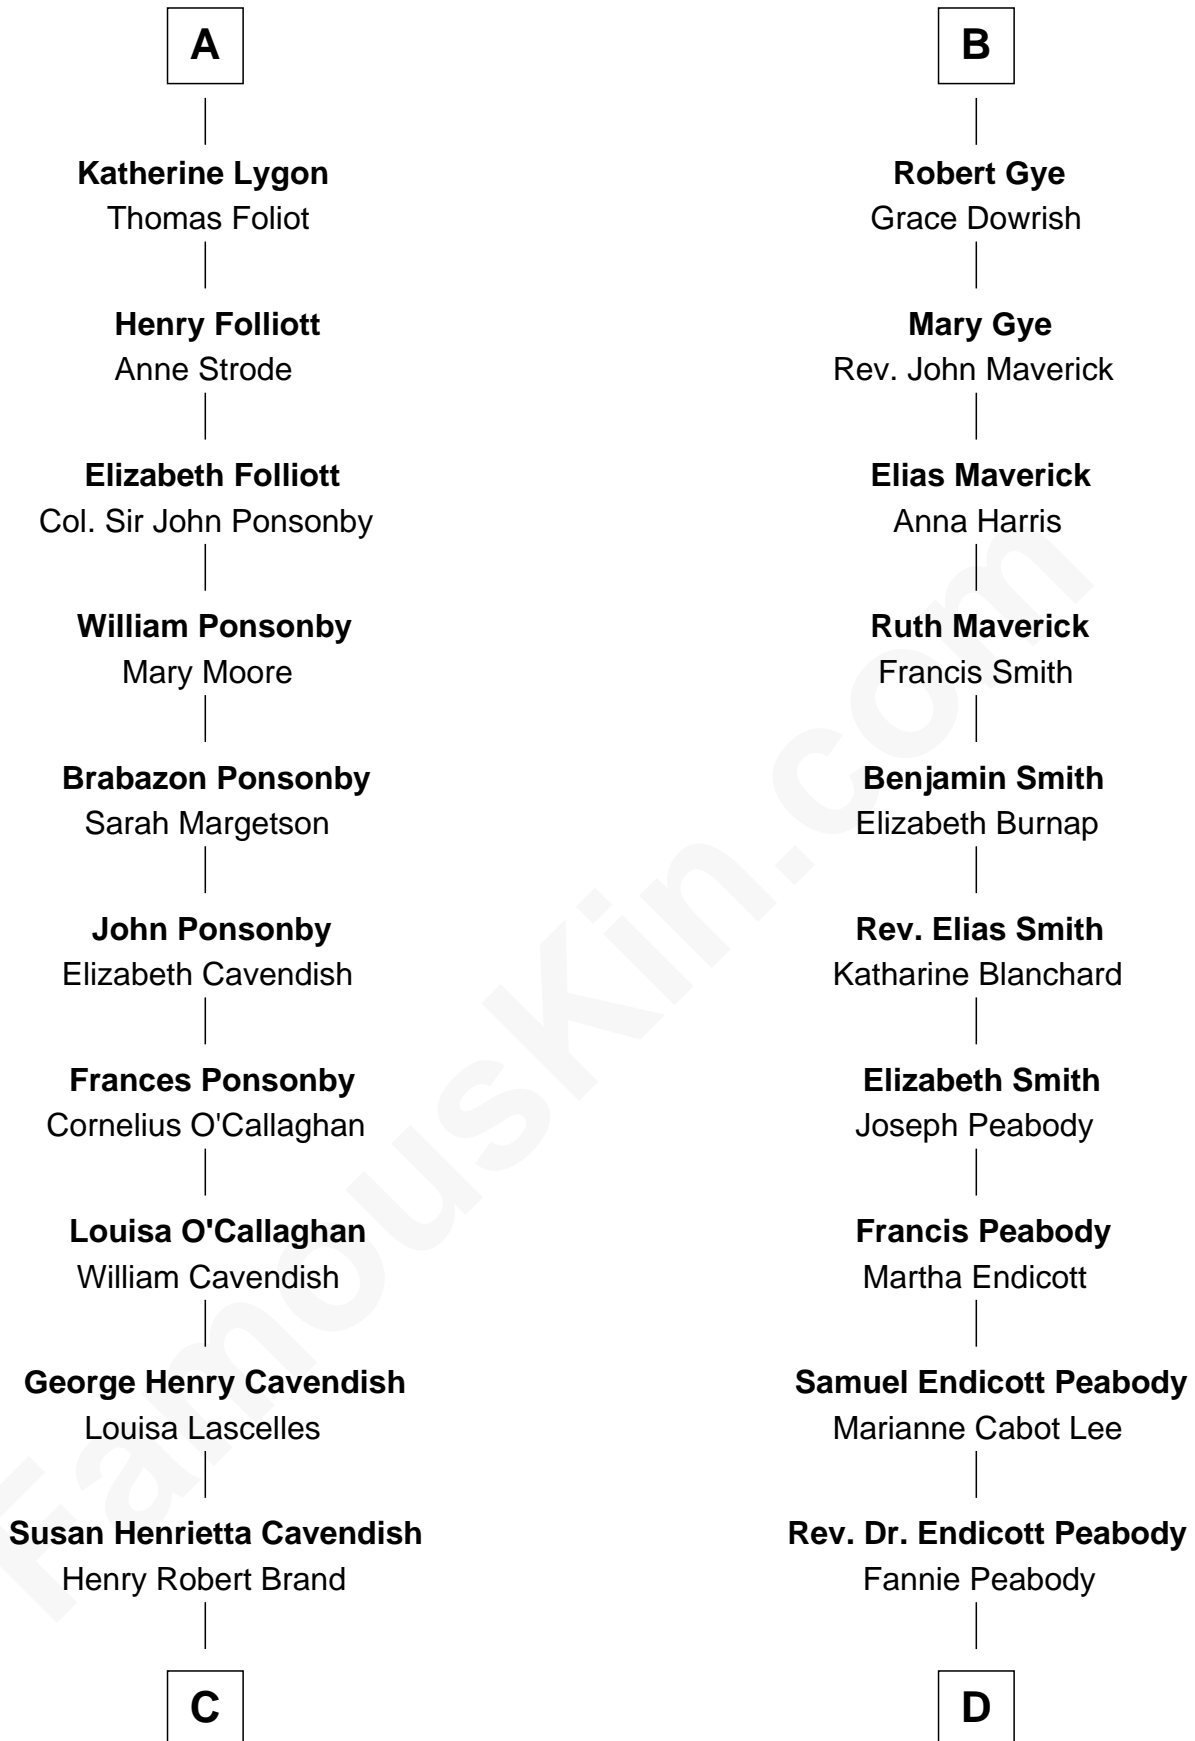

FamousKin.com Relationship Chart of

Sarah Ferguson

Duchess of York

19th cousin 1 time removed of

Kyra Sedgwick

TV and Movie Actress

Edmund Fitzalan

Alice de Warenne

C

Margaret Brand

Algernon Francis Holford Ferguson

Andrew Henry Ferguson

Marian Louisa Montagu-Douglas-Scott

Ronald Ivor Ferguson

Susan Mary Wright

Sarah Ferguson