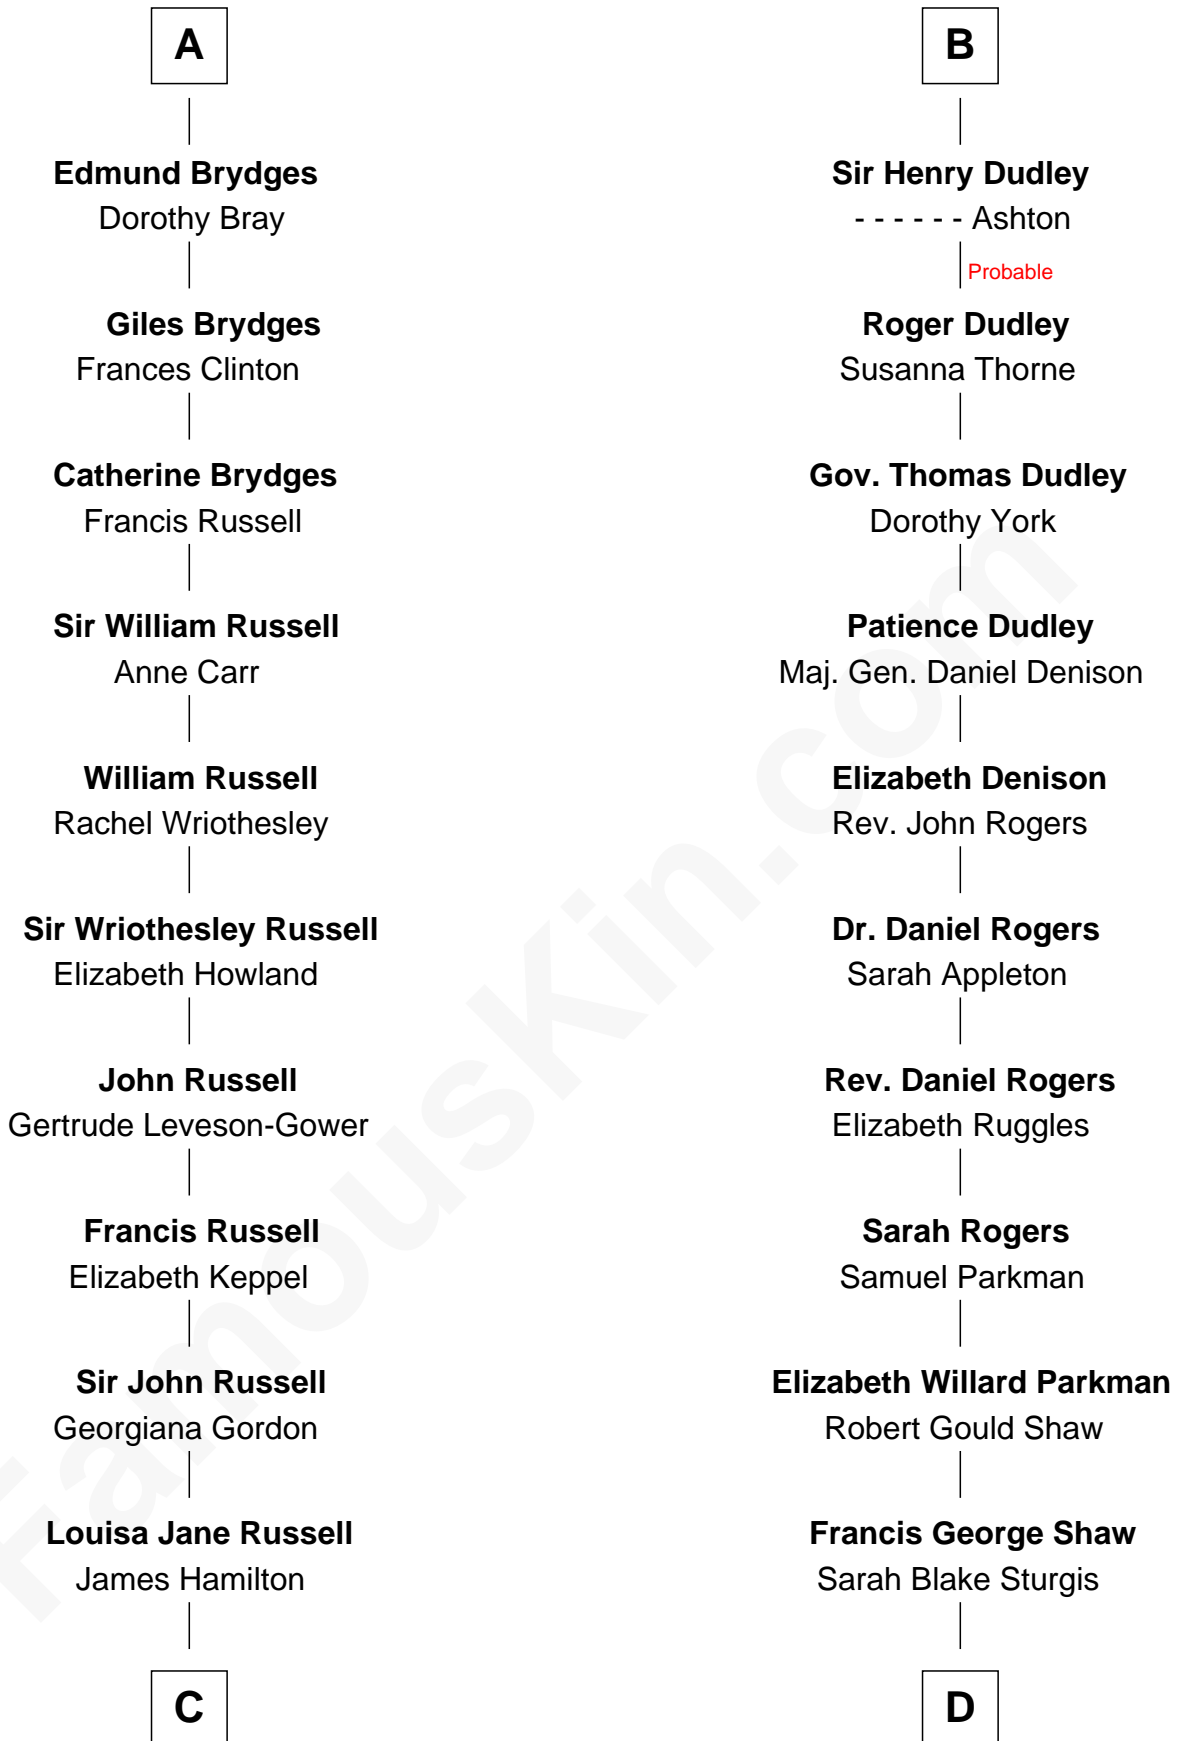

FamousKin.com Relationship Chart of

Sarah Ferguson

Duchess of York

21st cousin of

Kyra Sedgwick

TV and Movie Actress

Edmund of Woodstock

Margaret Wake

C

Louisa Jane Hamilton

William Henry Walter Montagu-Douglas-Scott

Herbert Andrew Montagu-Douglas-Scott

Marie Josephine Edwards

Marian Louisa Montagu-Douglas-Scott

Andrew Henry Ferguson

Ronald Ivor Ferguson

Susan Mary Wright

Sarah Ferguson

Duchess of York

D

Susanna Shaw

Robert Bowne Minturn

Sarah May Minturn

Henry Dwight Sedgwick