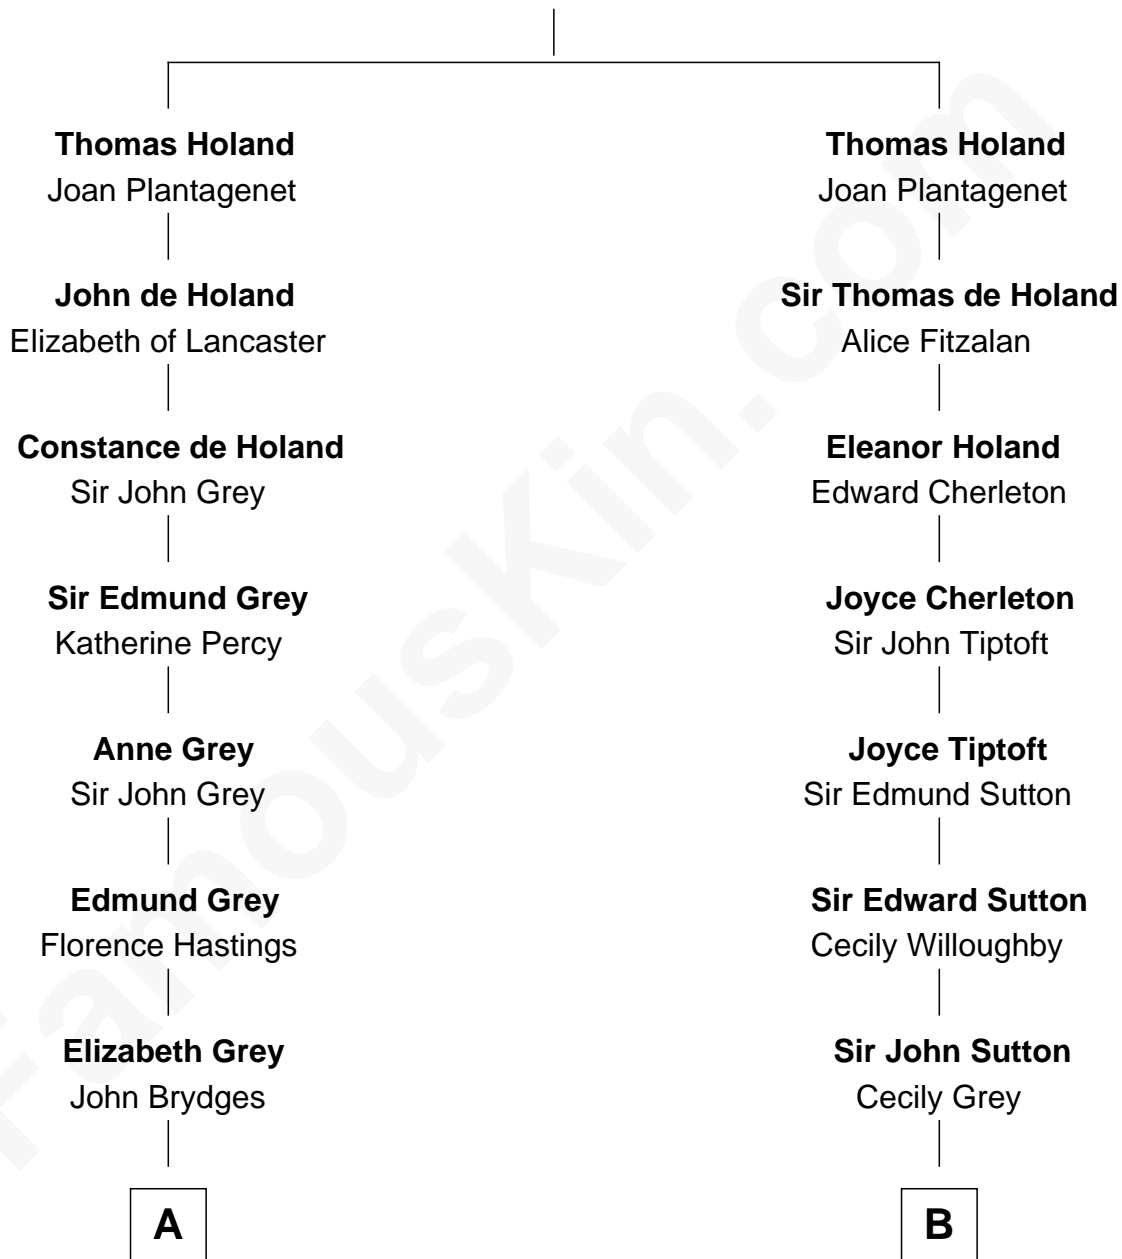

FamousKin.com Relationship Chart of

Sarah Ferguson

Duchess of York

21st cousin of

Kyra Sedgwick

TV and Movie Actress

Sir Robert de Holland

Maude la Zouche

C

Louisa Jane Hamilton

William Henry Walter Montagu-Douglas-Scott

Herbert Andrew Montagu-Douglas-Scott

Marie Josephine Edwards

Marian Louisa Montagu-Douglas-Scott

Andrew Henry Ferguson

Ronald Ivor Ferguson