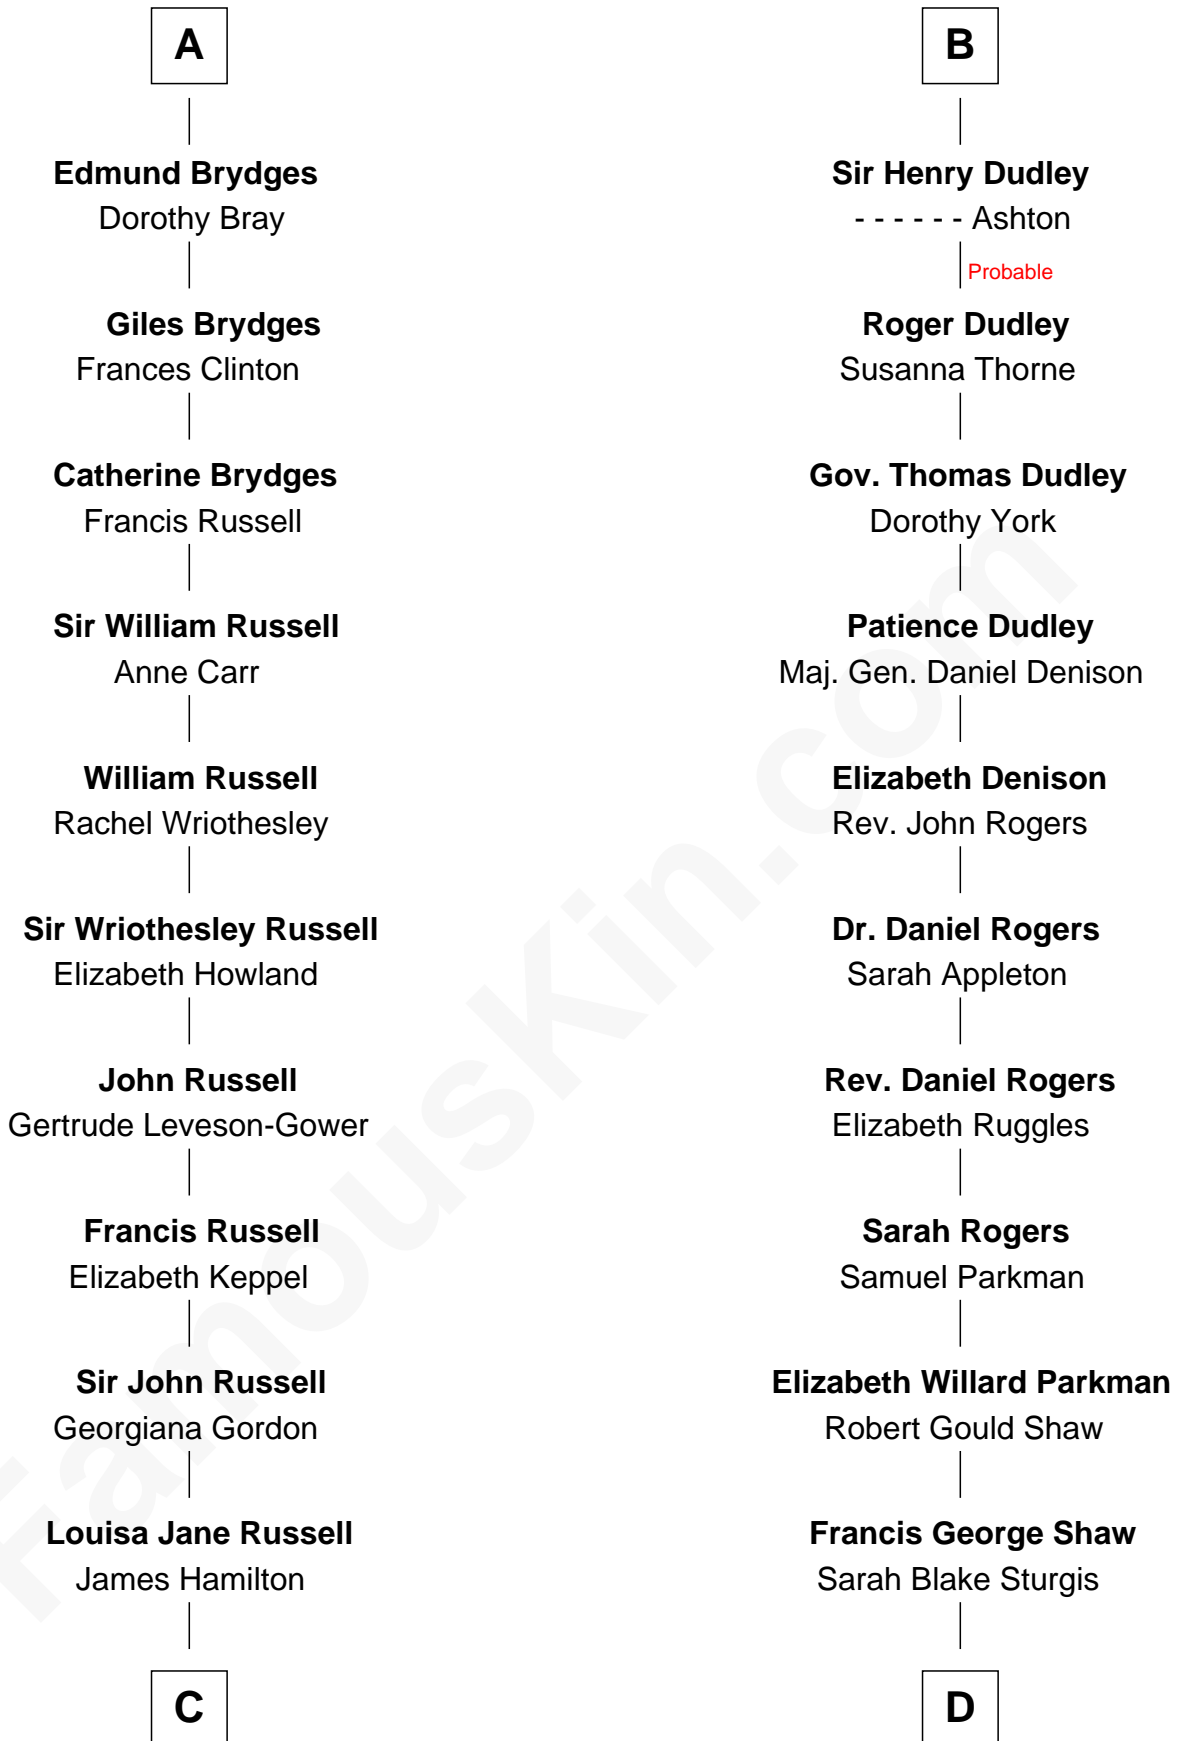

FamousKin.com Relationship Chart of

Sarah Ferguson

Duchess of York

21st cousin of

Kyra Sedgwick

TV and Movie Actress

Sir Robert de Holland

Maude la Zouche

C

Louisa Jane Hamilton

William Henry Walter Montagu-Douglas-Scott

Herbert Andrew Montagu-Douglas-Scott

Marie Josephine Edwards

Marian Louisa Montagu-Douglas-Scott

Andrew Henry Ferguson

Ronald Ivor Ferguson

Susan Mary Wright

Sarah Ferguson

Duchess of York

D

Susanna Shaw

Robert Bowne Minturn

Sarah May Minturn

Henry Dwight Sedgwick