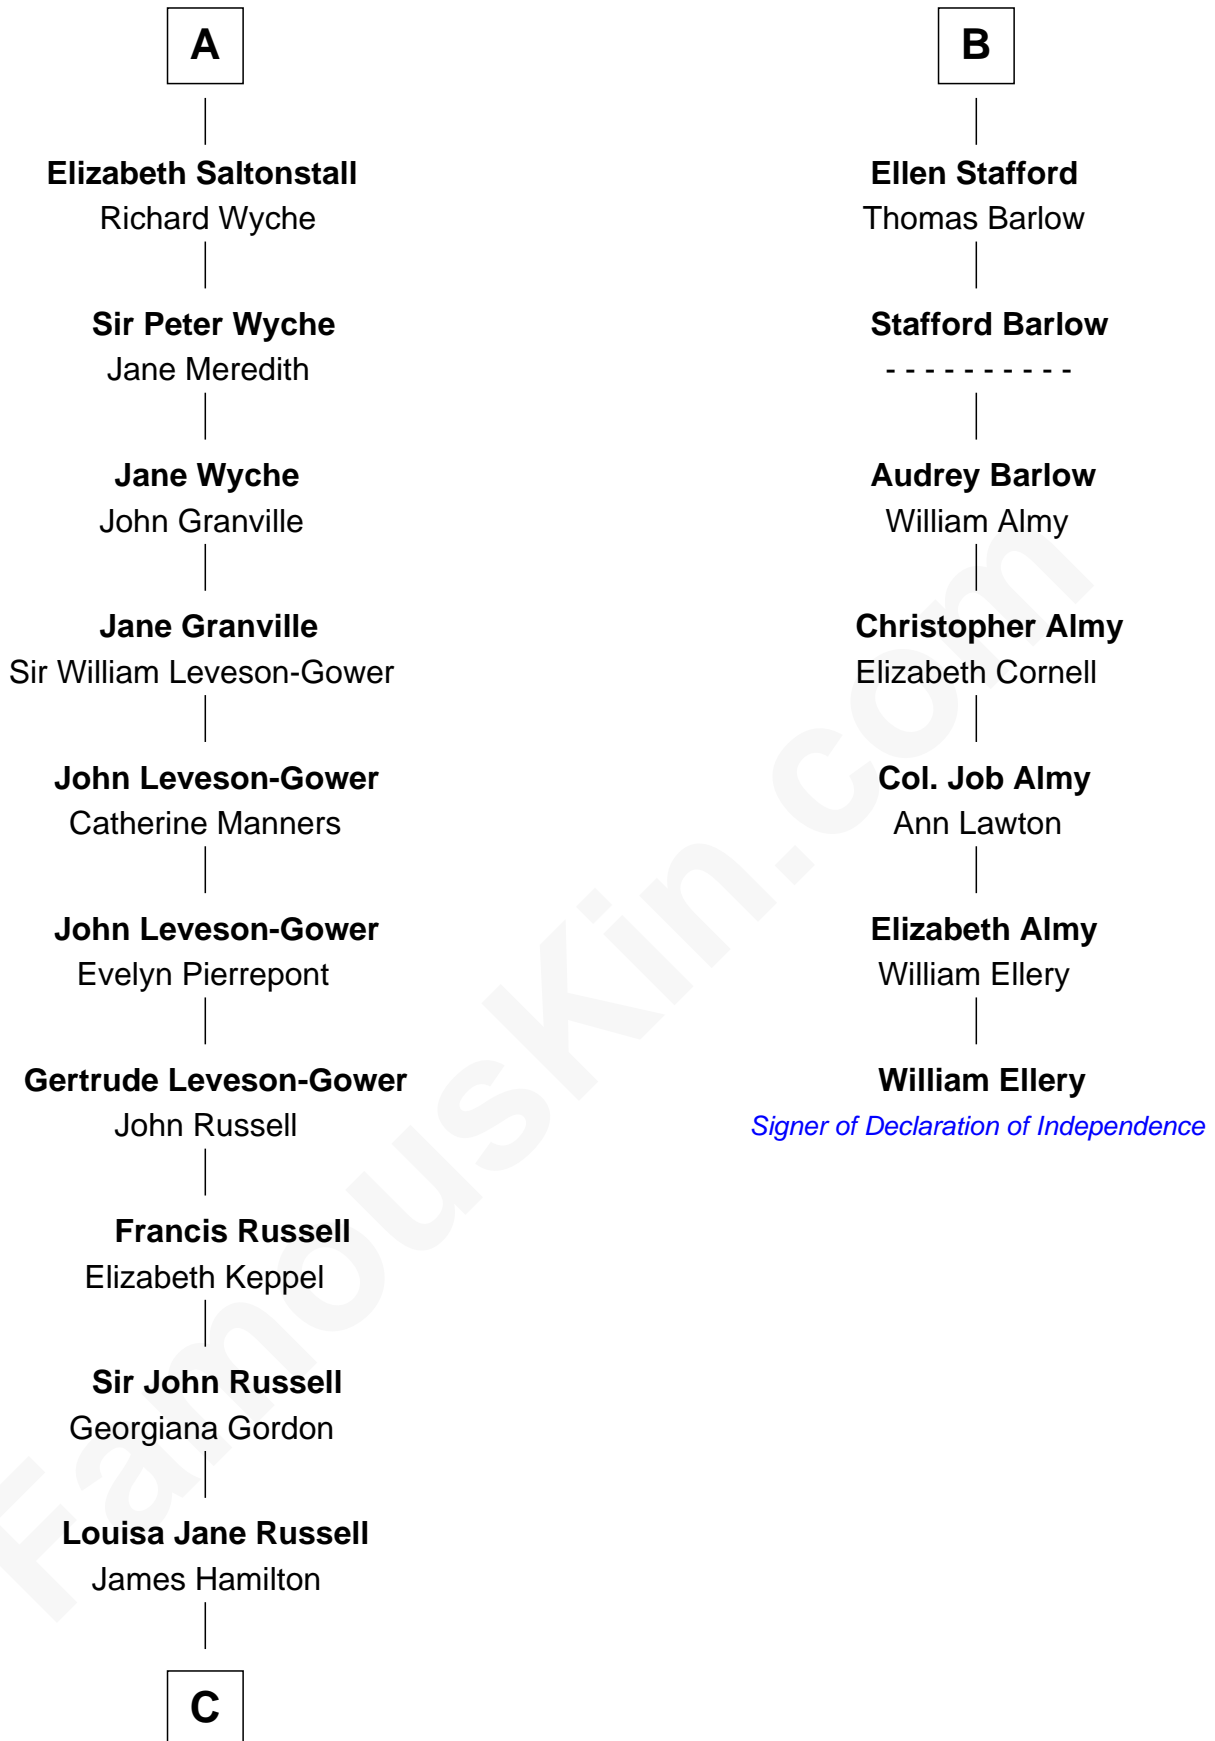

FamousKin.com Relationship Chart of

Sarah Ferguson

Duchess of York

13th cousin 8 times removed of

William Ellery

Signer of the Declaration of Independence

C

Louisa Jane Hamilton

William Henry Walter Montagu-Douglas-Scott

Herbert Andrew Montagu-Douglas-Scott

Marie Josephine Edwards

Marian Louisa Montagu-Douglas-Scott

Andrew Henry Ferguson

Ronald Ivor Ferguson

Susan Mary Wright

Sarah Ferguson

Duchess of York