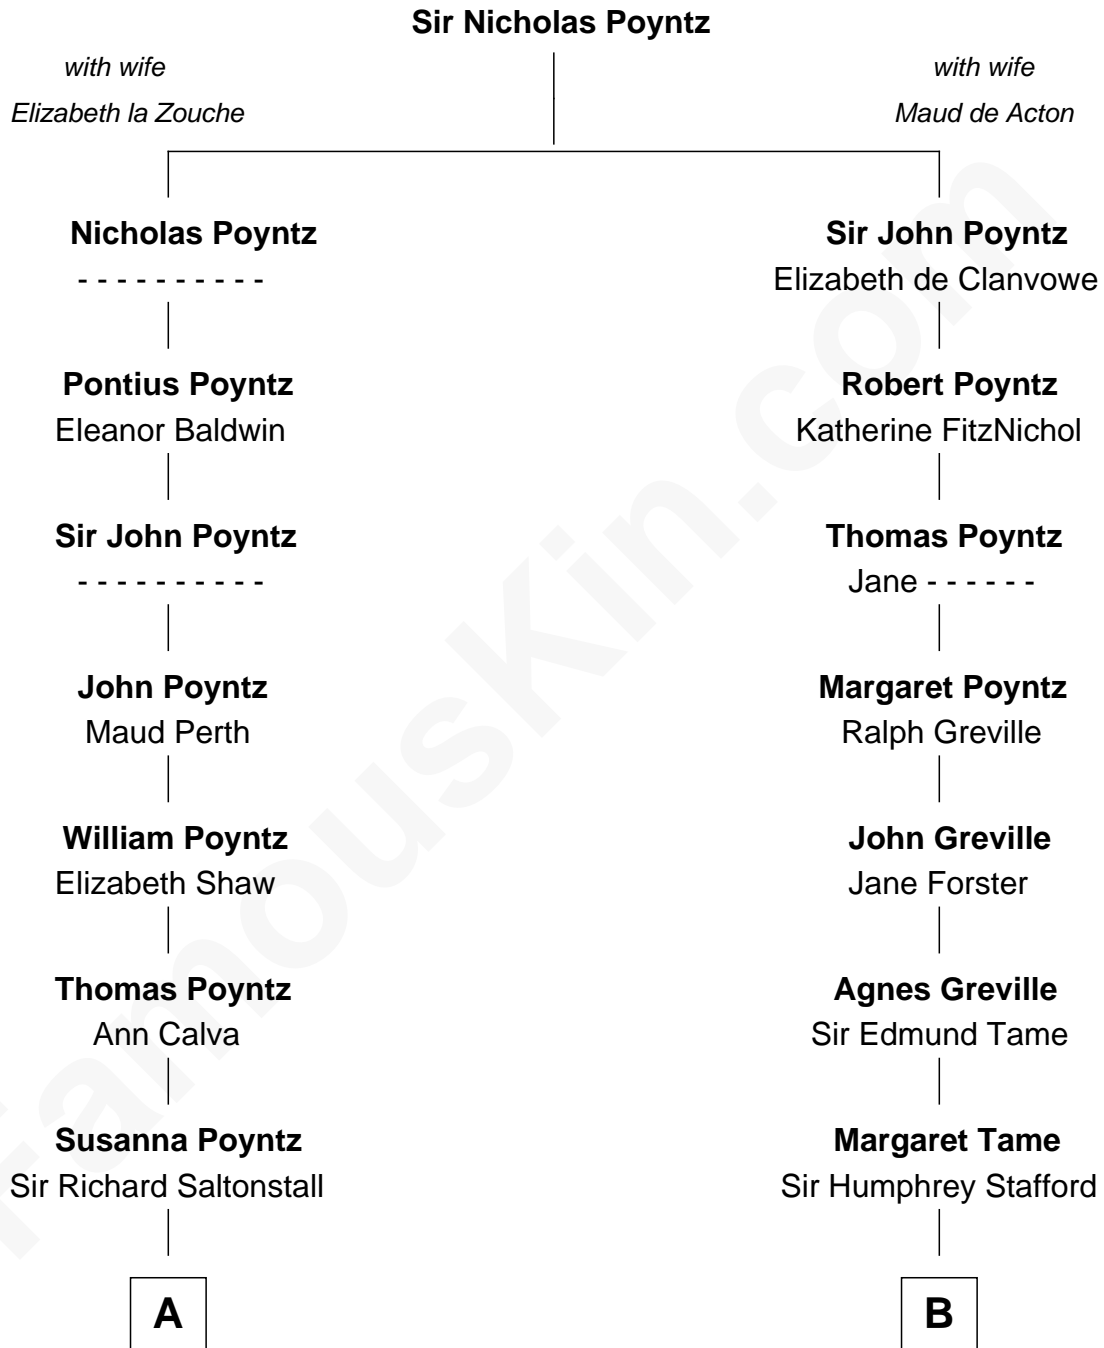

FamousKin.com Relationship Chart of

Sarah Ferguson

Duchess of York

13th cousin 8 times removed of

William Ellery

Signer of the Declaration of Independence

C

Louisa Jane Hamilton

William Henry Walter Montagu-Douglas-Scott

Herbert Andrew Montagu-Douglas-Scott

Marie Josephine Edwards

Marian Louisa Montagu-Douglas-Scott

Andrew Henry Ferguson

Ronald Ivor Ferguson

Susan Mary Wright

Sarah Ferguson

Duchess of York