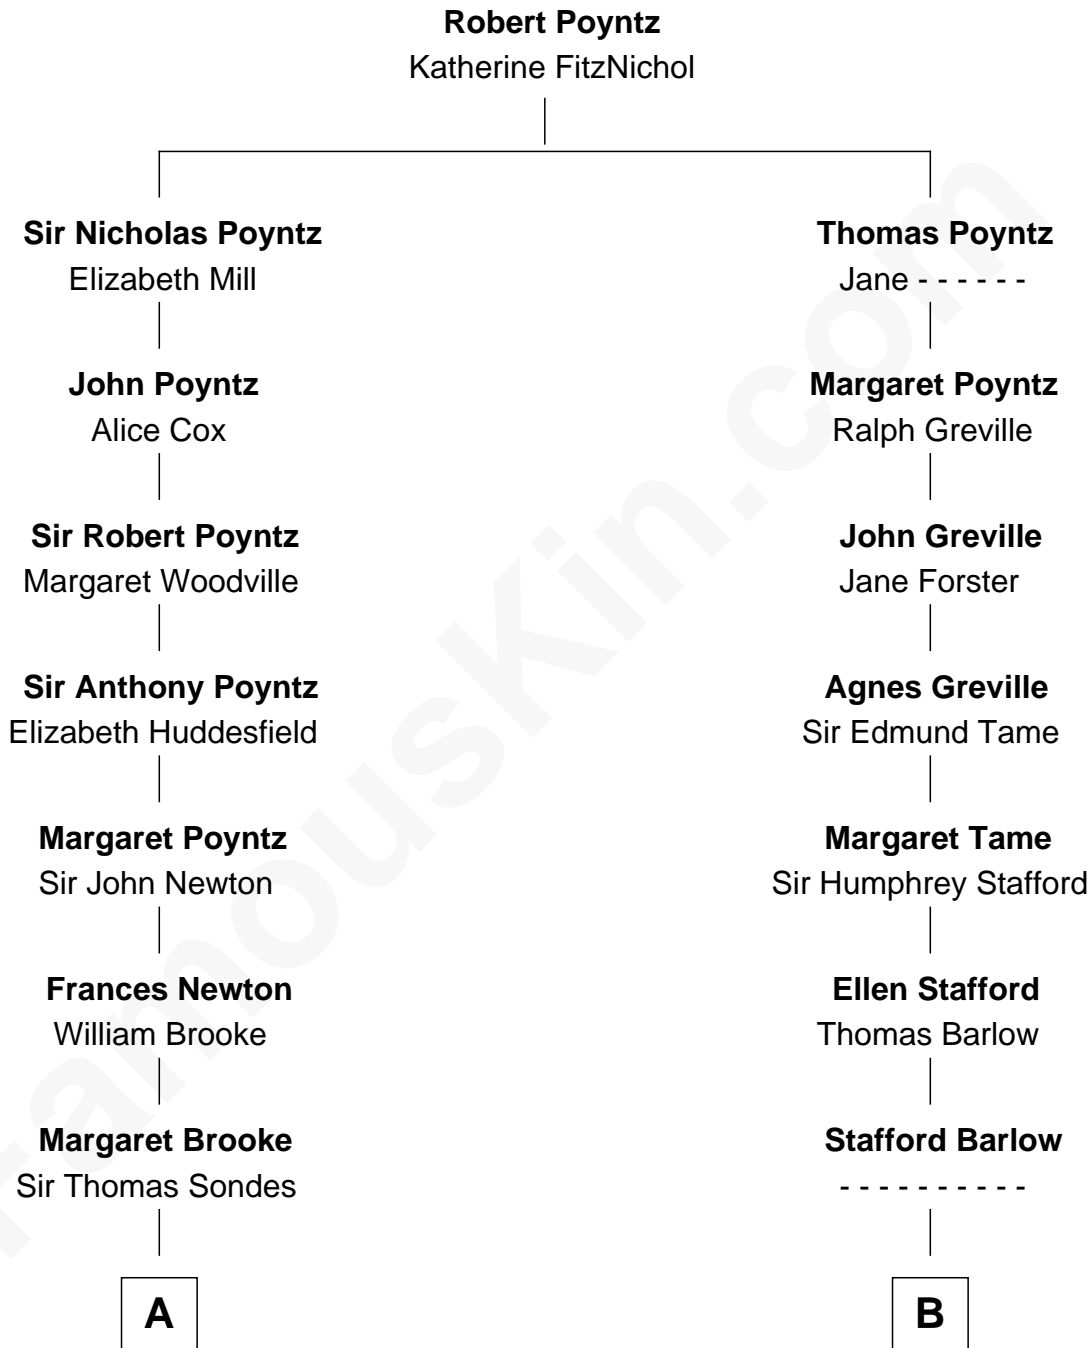

FamousKin.com Relationship Chart of

Sarah Ferguson

Duchess of York

11th cousin 9 times removed of

William Ellery

Signer of the Declaration of Independence

A

Frances Sondes
Sir John Leveson