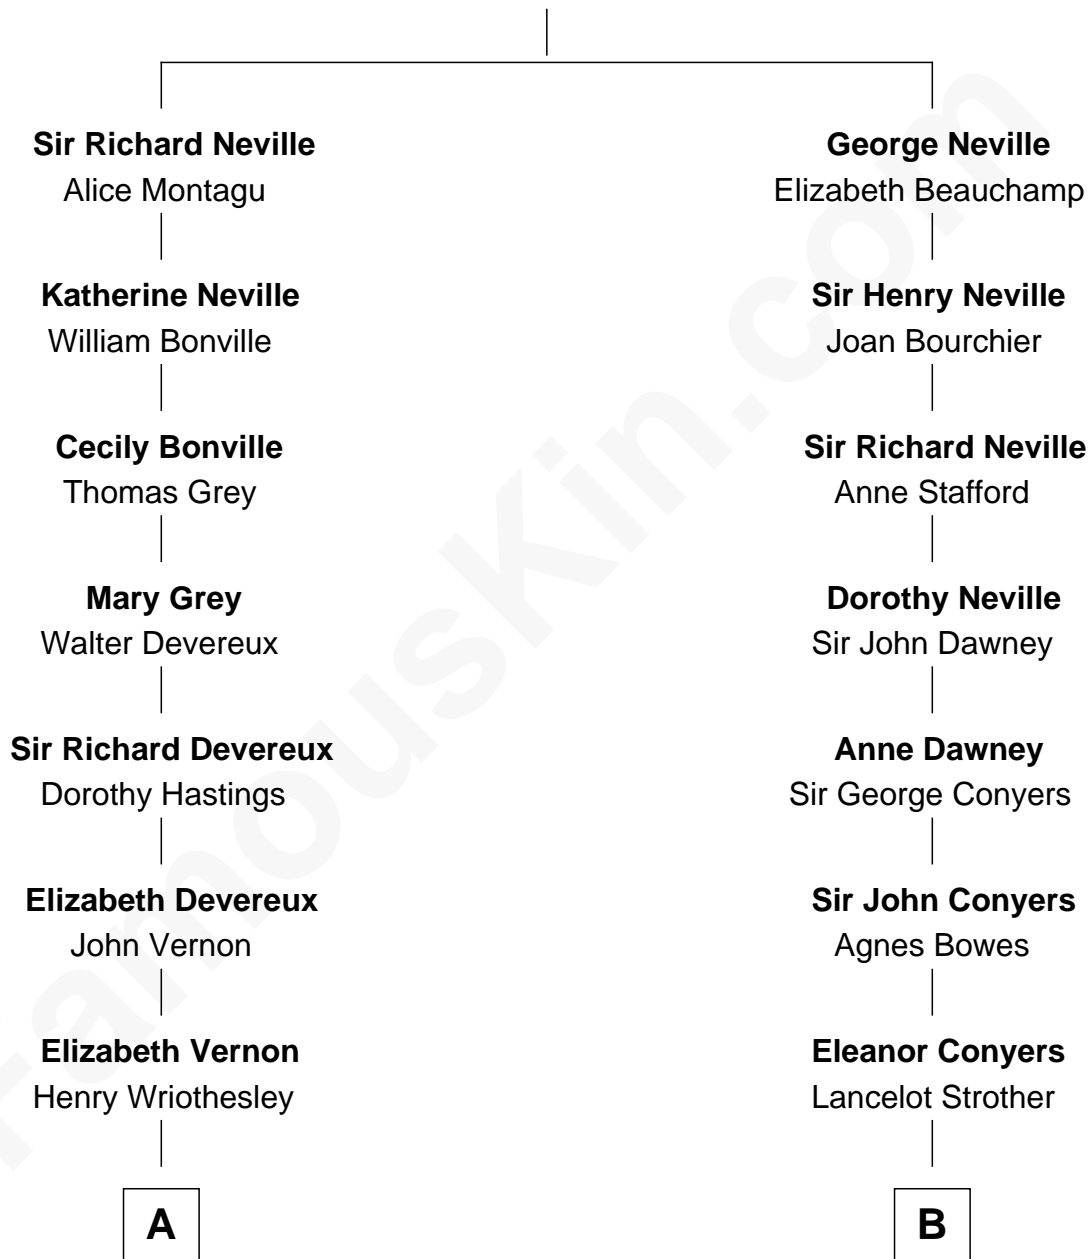

# FamousKin.com Relationship Chart of

**Sarah Ferguson**

*Duchess of York*

18th cousin of

**Parker Stevenson**

*TV and Movie Actor*

**Sir Ralph Neville**

Joan Beaufort

**A**

**Thomas Wriothesley**  
Rachel Massüe de Ruvigny

**Rachel Wriothesley**  
William Russell

**Sir Wriothesley Russell**  
Elizabeth Howland

**John Russell**  
Gertrude Leveson-Gower

**Francis Russell**  
Elizabeth Keppel

**Sir John Russell**  
Georgiana Gordon

**Louisa Jane Russell**  
James Hamilton

**Louisa Jane Hamilton**  
William Henry Walter Montagu-Douglas-Scott

**Herbert Andrew Montagu-Douglas-Scott**  
Marie Josephine Edwards